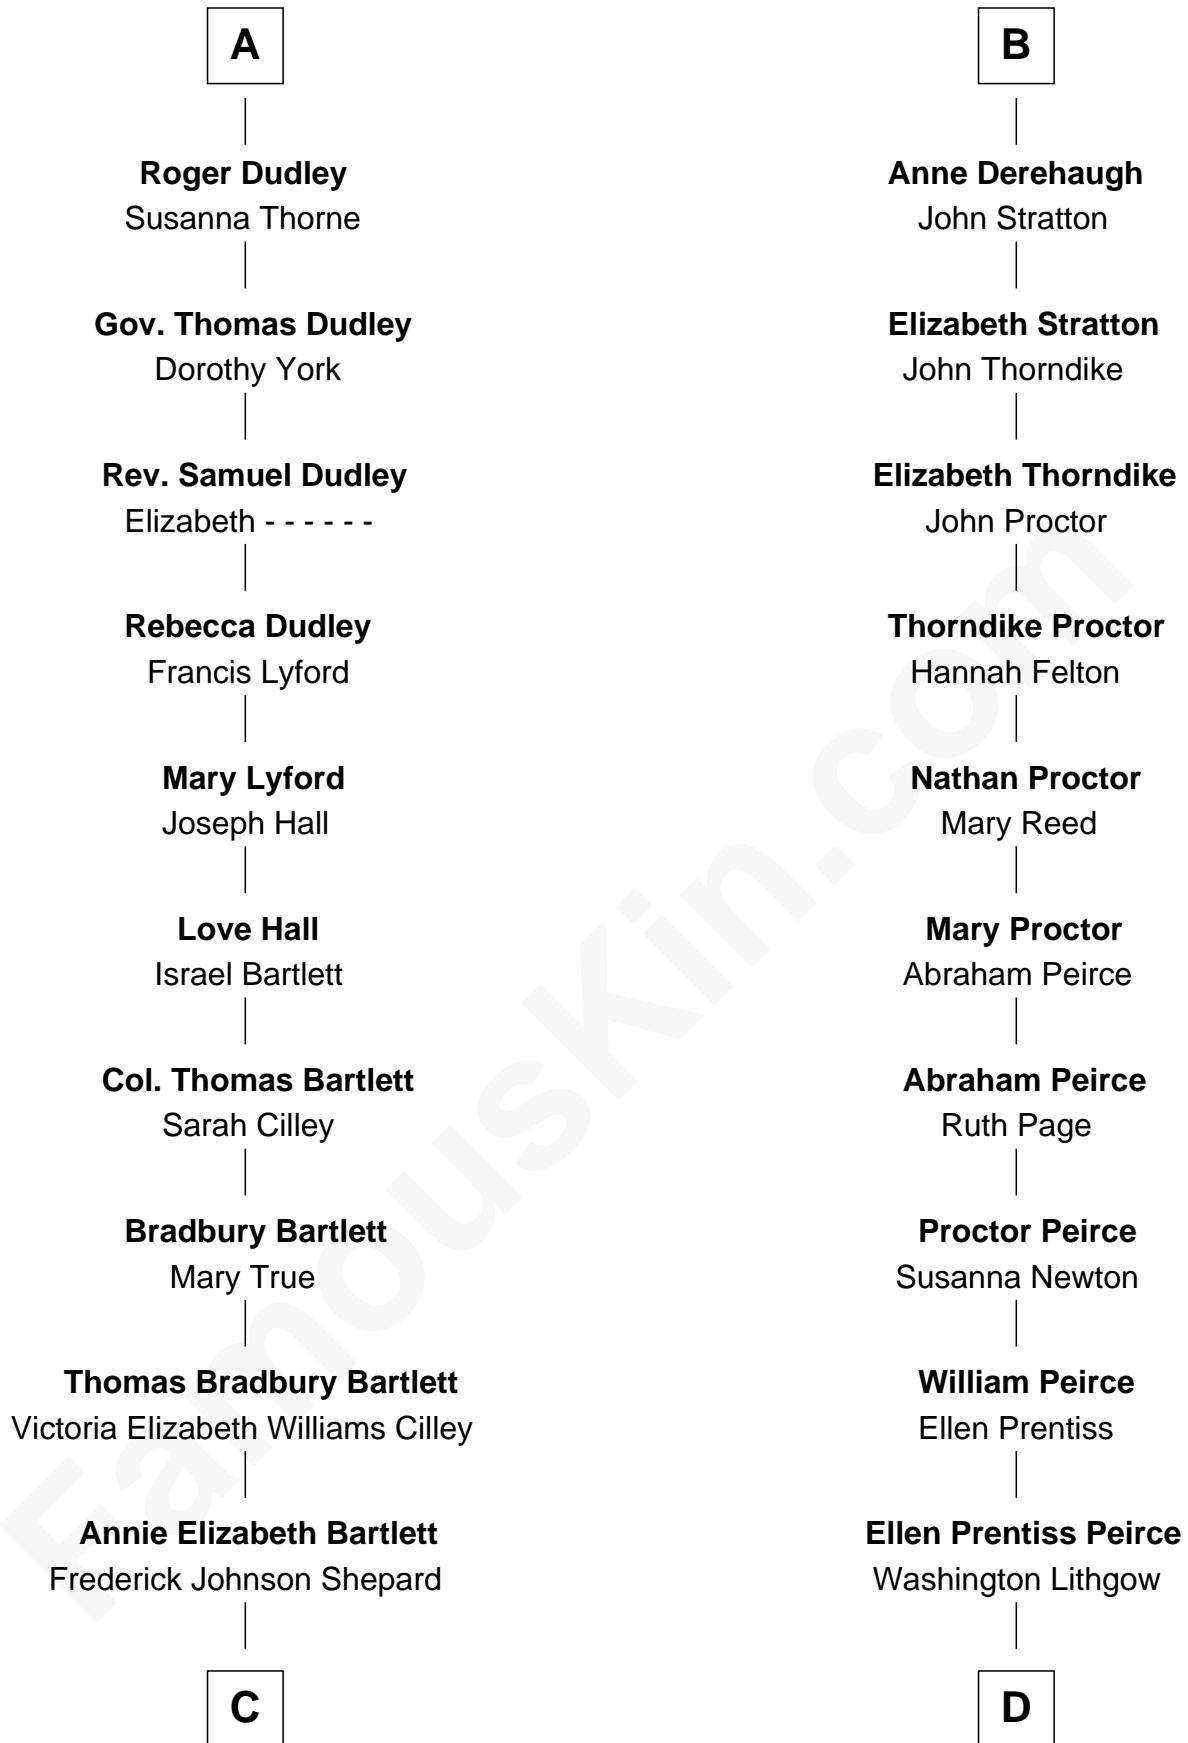

# FamousKin.com Relationship Chart of

**Alan Shepard**

*Mercury and Apollo Astronaut*

18th cousin 1 time removed of

**John Lithgow**

*Stage, TV, and Movie Actor*

**Sir Philip le Despencer**

Elizabeth - - - - -

**Sir Philip le Despencer**

Elizabeth de Tibetot

**Margery Despencer**

Sir Roger Wentworth

**Henry Wentworth**

Elizabeth Howard

**Margery Wentworth**

Sir William Waldegrave

**Dorothy Waldegrave**

Sir John Spring

**Frances Spring**

Edmund Wright

**Mary Wright**

William Derehaugh

**B**

**C**

**Alan Bartlett Shepard**  
Pauline Renza Emerson

**Alan Shepard**  
*Mercury and Apollo Astronaut*

**D**

**Arthur Washington Lithgow**  
Ina Berenice Robinson

**Arthur Washington Lithgow**  
Sarah Jane Price