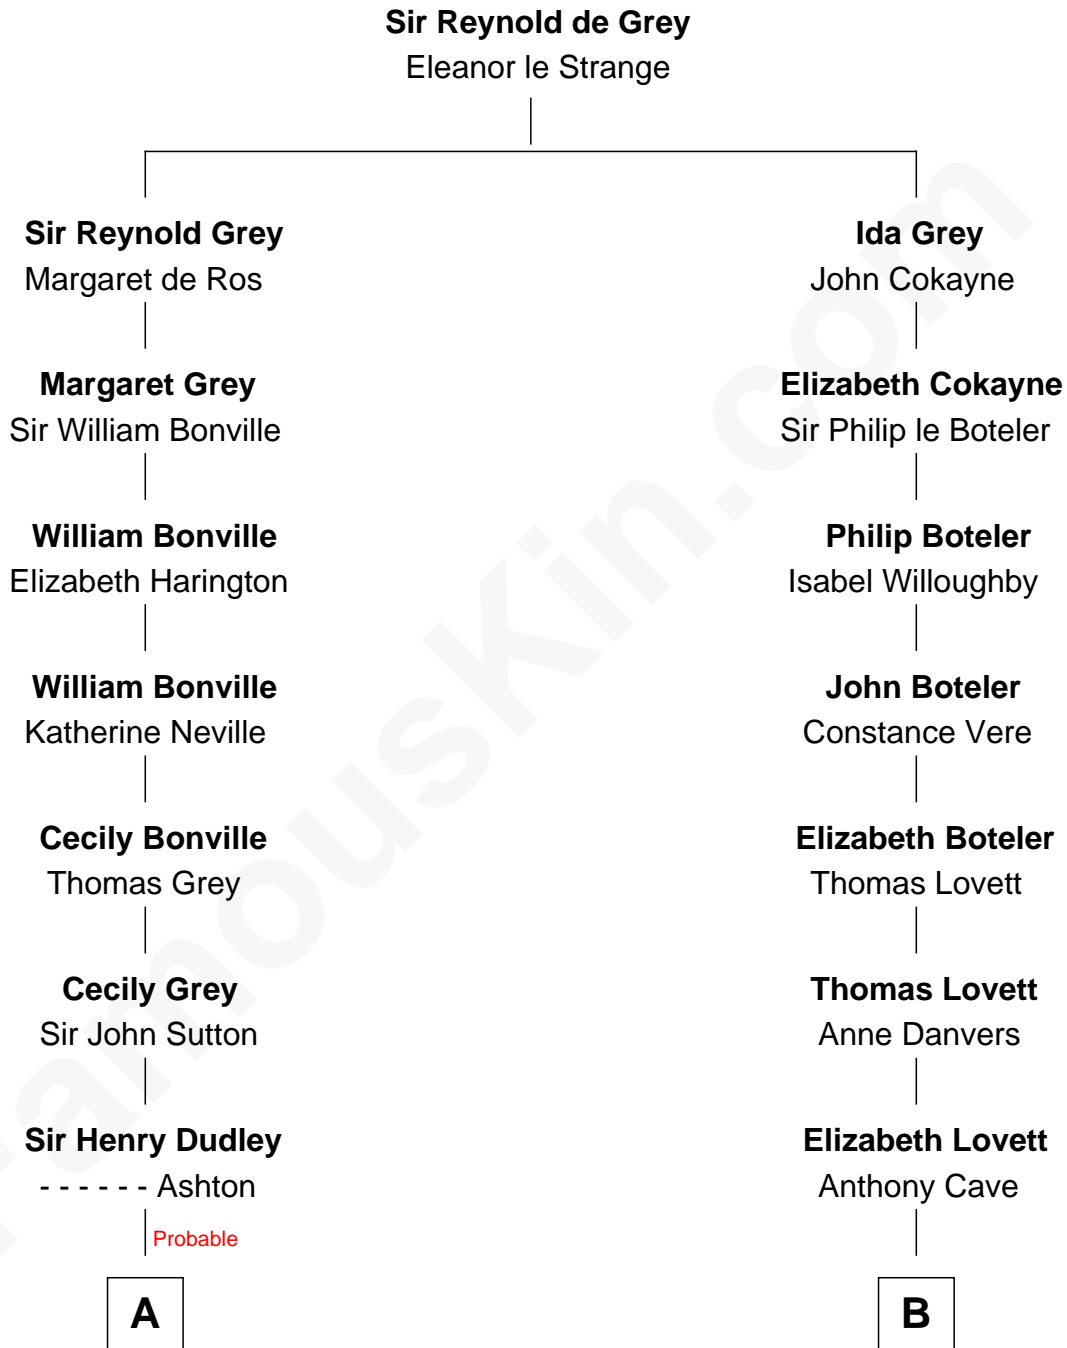

# FamousKin.com Relationship Chart of

**Alan Shepard**

*Mercury and Apollo Astronaut*

18th cousin 1 time removed of

**John McCain**

*U.S. Senator from Arizona*

**C**

**Alan Bartlett Shepard**  
Pauline Renza Emerson

**Alan Shepard**  
*Mercury and Apollo Astronaut*

**D**

**Katherine Davey Vault**  
Adm. John Sidney McCain

**Adm. John Sidney McCain**  
Roberta Wright

**John McCain**  
*U.S. Senator from Arizona*

FamousKin.com