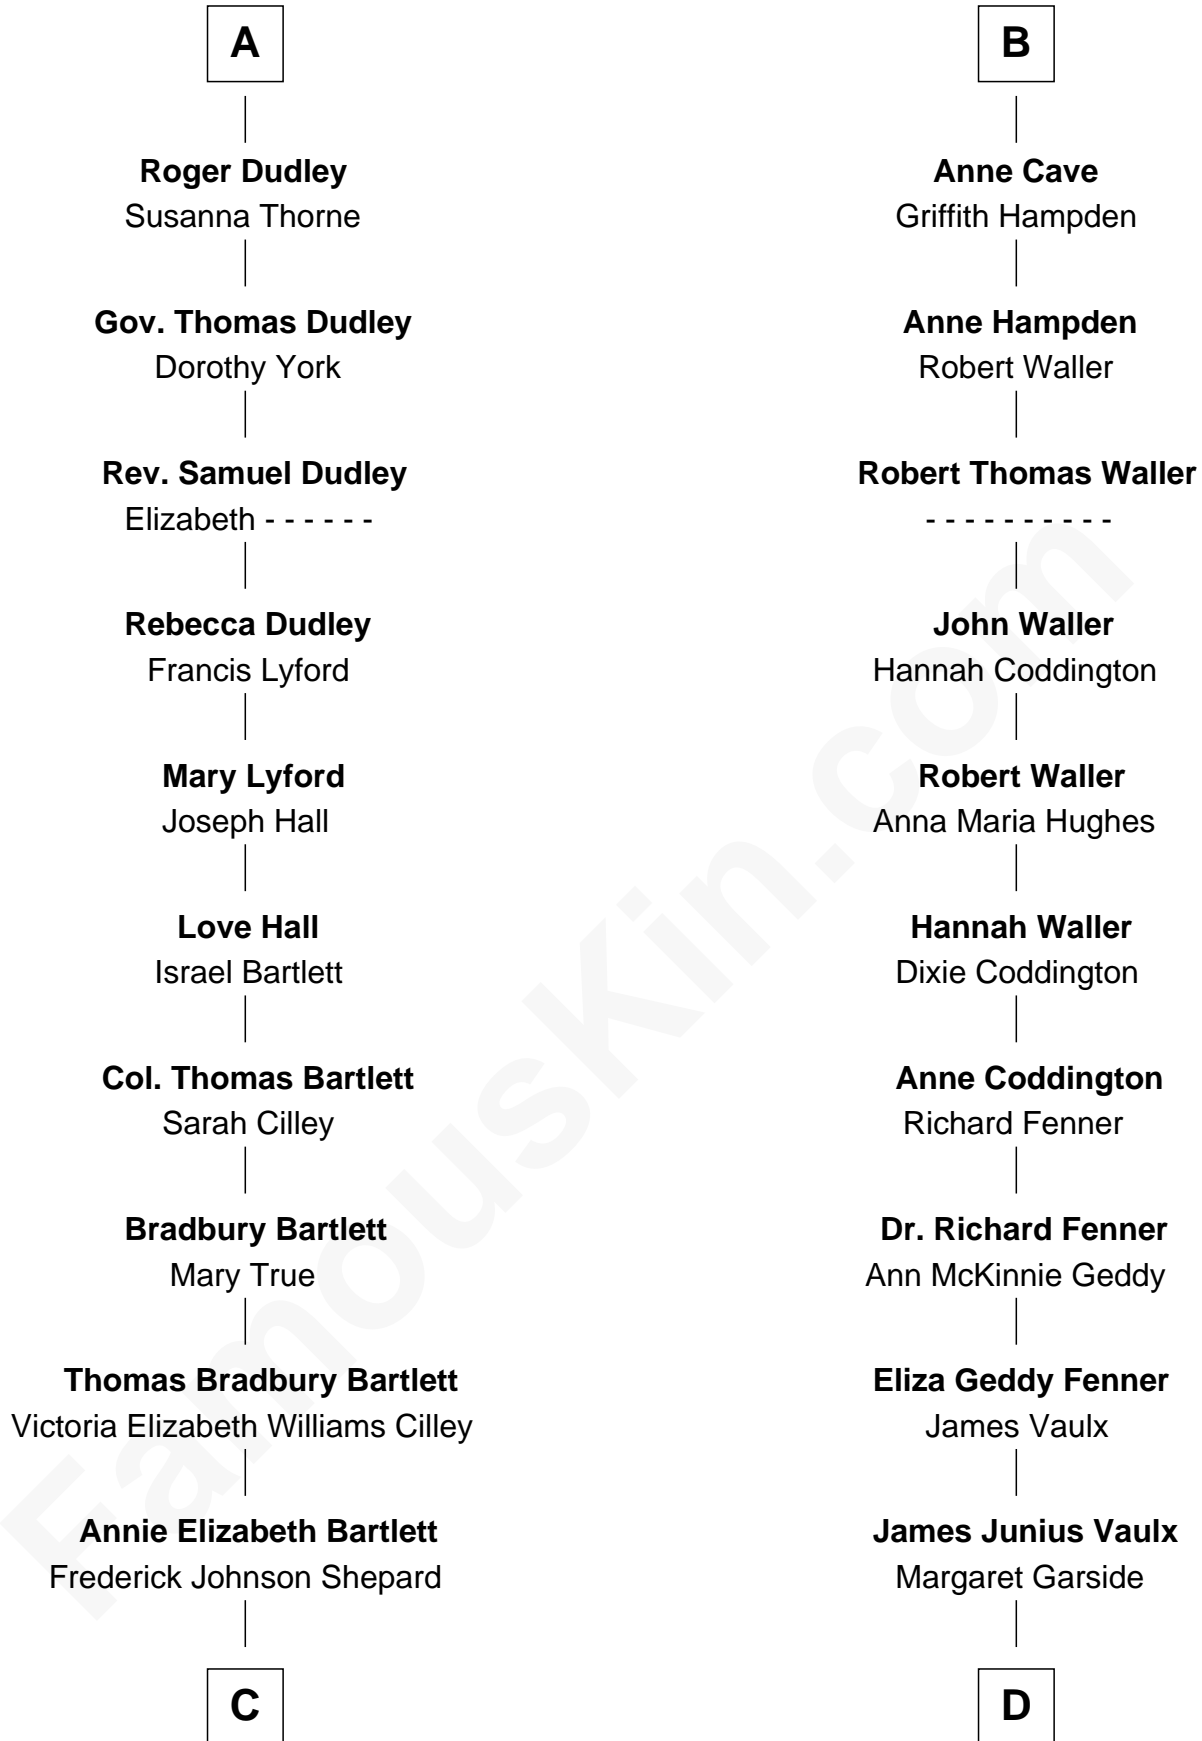

# FamousKin.com Relationship Chart of

**Alan Shepard**

*Mercury and Apollo Astronaut*

18th cousin 1 time removed of

**John McCain**

*U.S. Senator from Arizona*

**C**

**Alan Bartlett Shepard**  
Pauline Renza Emerson

**Alan Shepard**  
*Mercury and Apollo Astronaut*

**D**

**Katherine Davey Vault**  
Adm. John Sidney McCain

**Adm. John Sidney McCain**  
Roberta Wright

**John McCain**  
*U.S. Senator from Arizona*

FamousKin.com