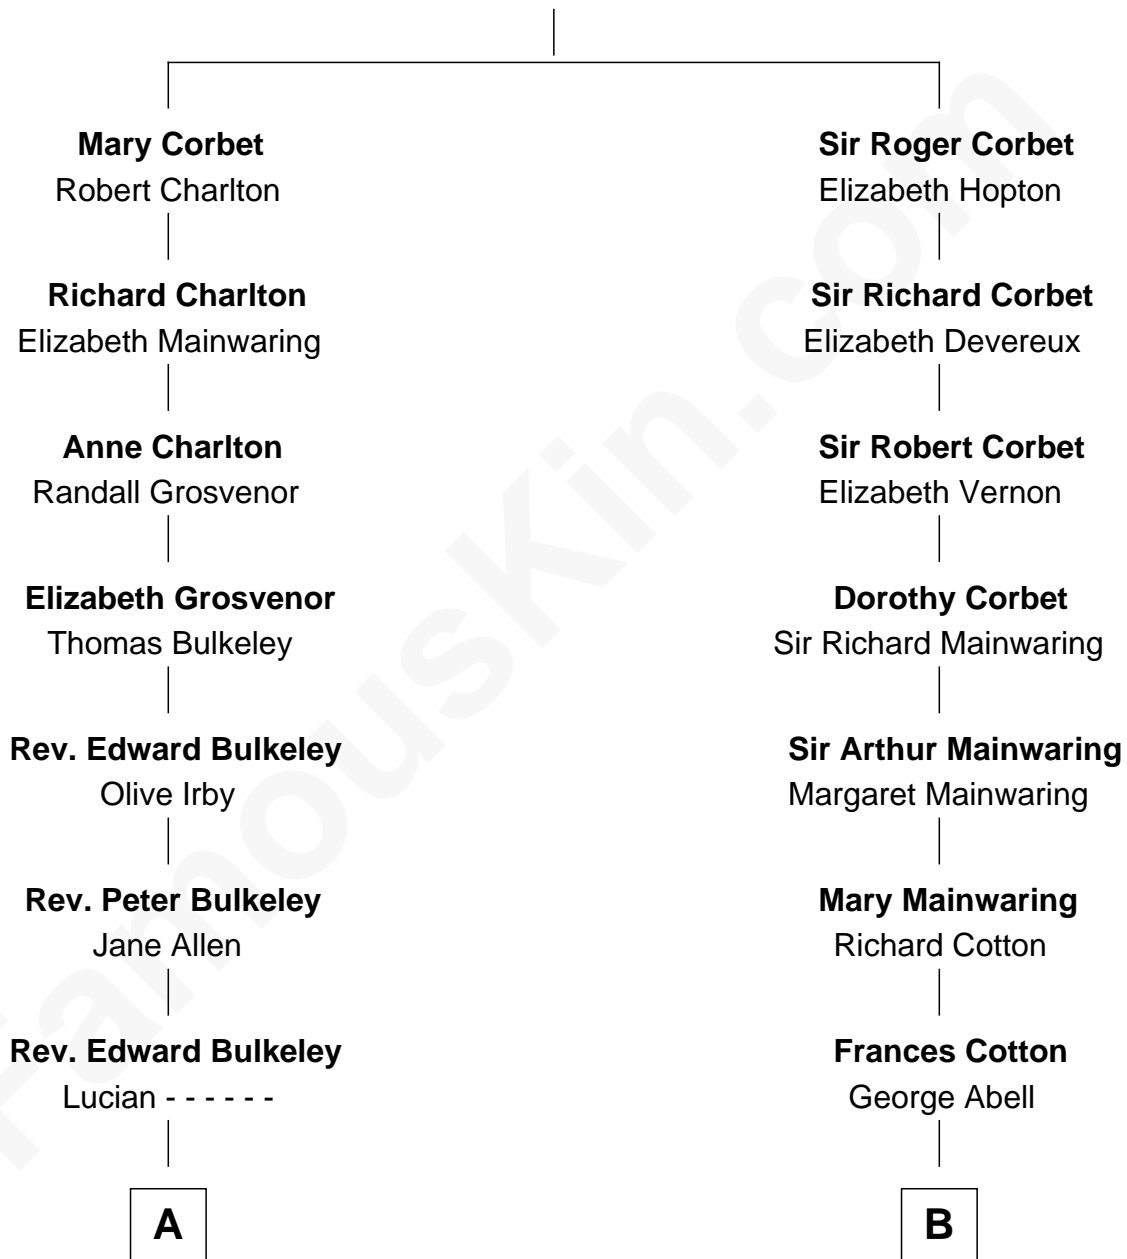

FamousKin.com

Relationship Chart of

Alan Shepard

Mercury and Apollo Astronaut

15th cousin 2 times removed of

Illeana Douglas

TV and Movie Actress

Sir Robert Corbet

Margaret - - - - -

Illeana Douglas photo by [Lan Bui](#) (CC BY-SA 2.0)