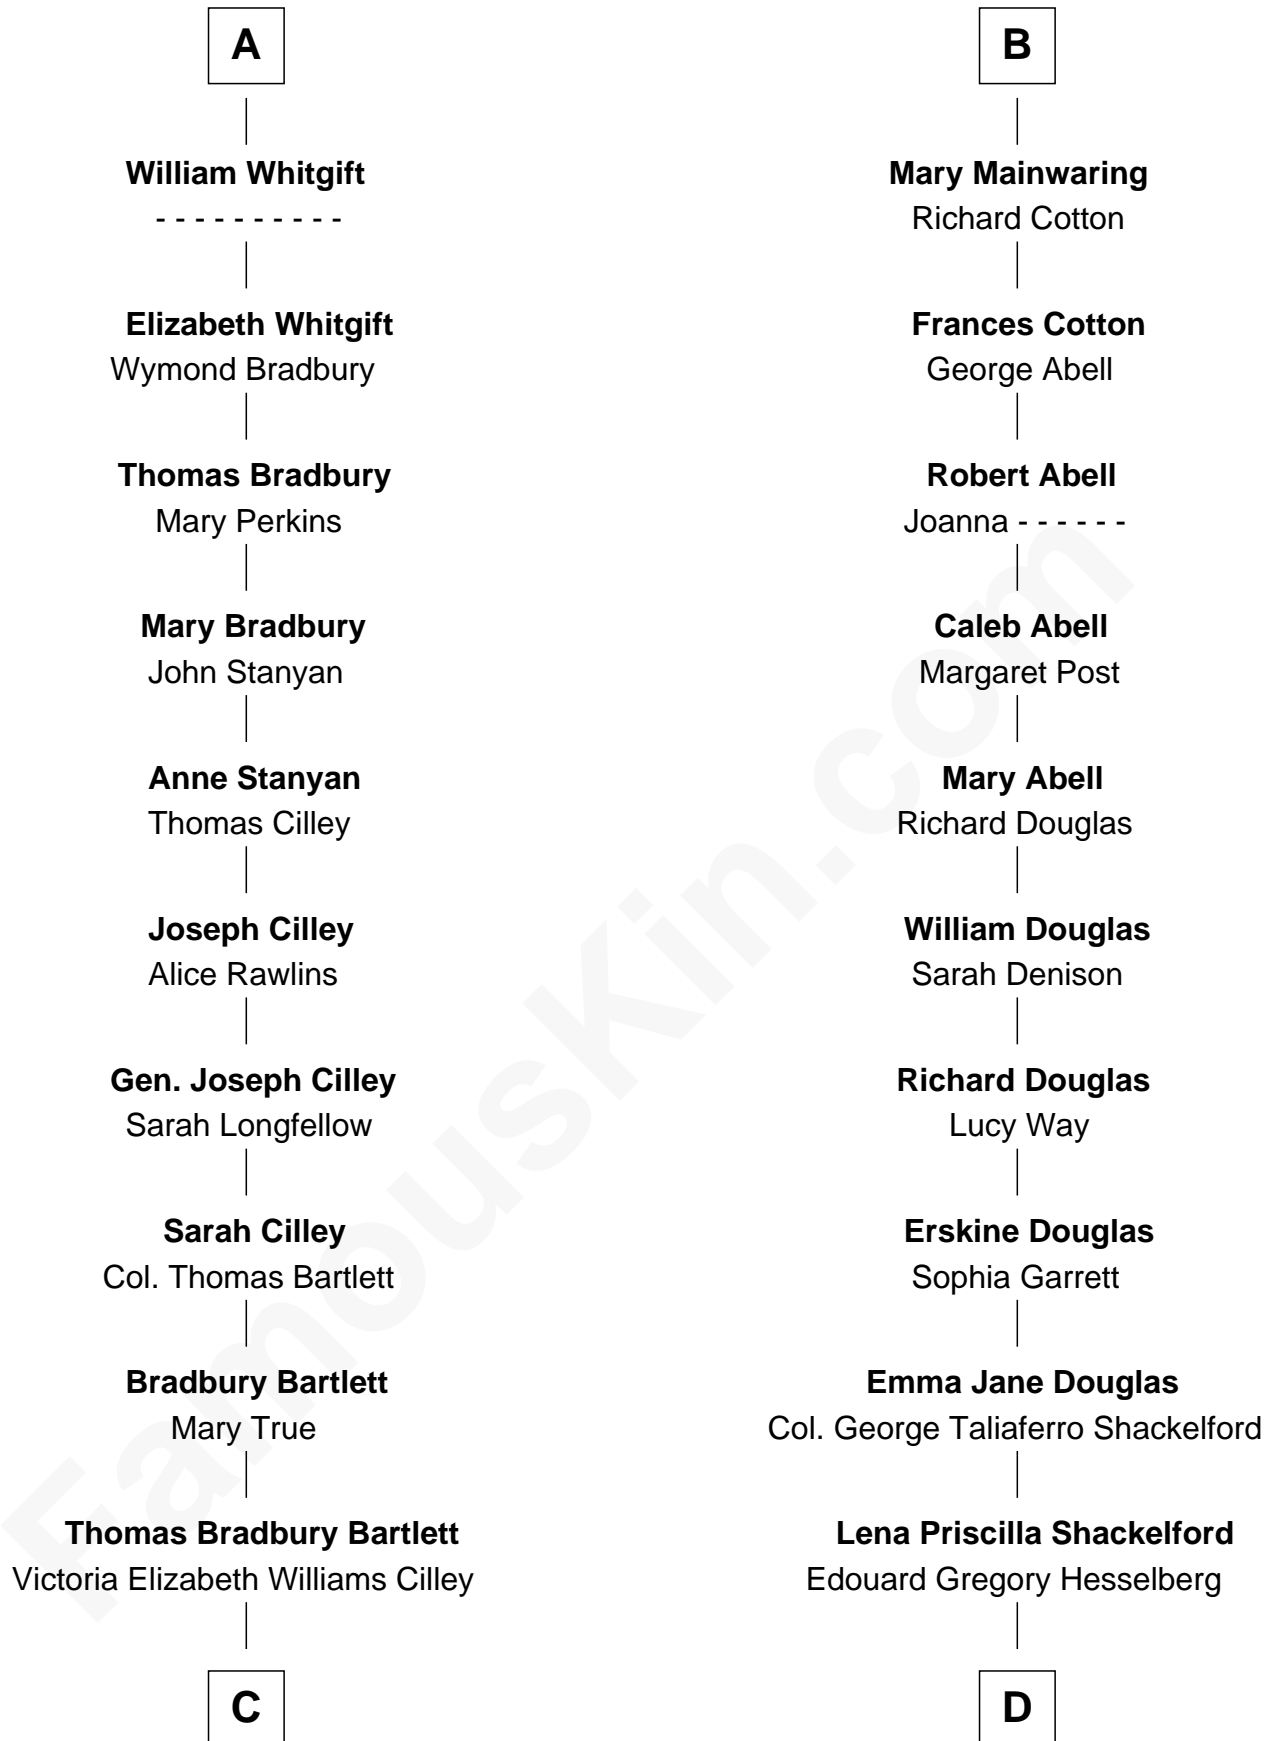

FamousKin.com Relationship Chart of

Alan Shepard

Mercury and Apollo Astronaut

19th cousin of

Illeana Douglas

TV and Movie Actress

John de Welles

Maud de Roos

A

Anne de Welles
James Butler

James Butler
Joan Beauchamp

Elizabeth Butler
John Talbot

Ann Talbot
Sir Henry Vernon

Elizabeth Vernon
Sir Robert Corbet

Dorothy Corbet
Sir Richard Mainwaring

Sir Arthur Mainwaring
Margaret Mainwaring

B

C

Annie Elizabeth Bartlett
Frederick Johnson Shepard

Alan Bartlett Shepard
Pauline Renza Emerson

Alan Shepard
Mercury and Apollo Astronaut

D

Melvyn Edouard Hesselberg
Rosalind Hightower

Gregory Hesselberg
Joan Georgescu