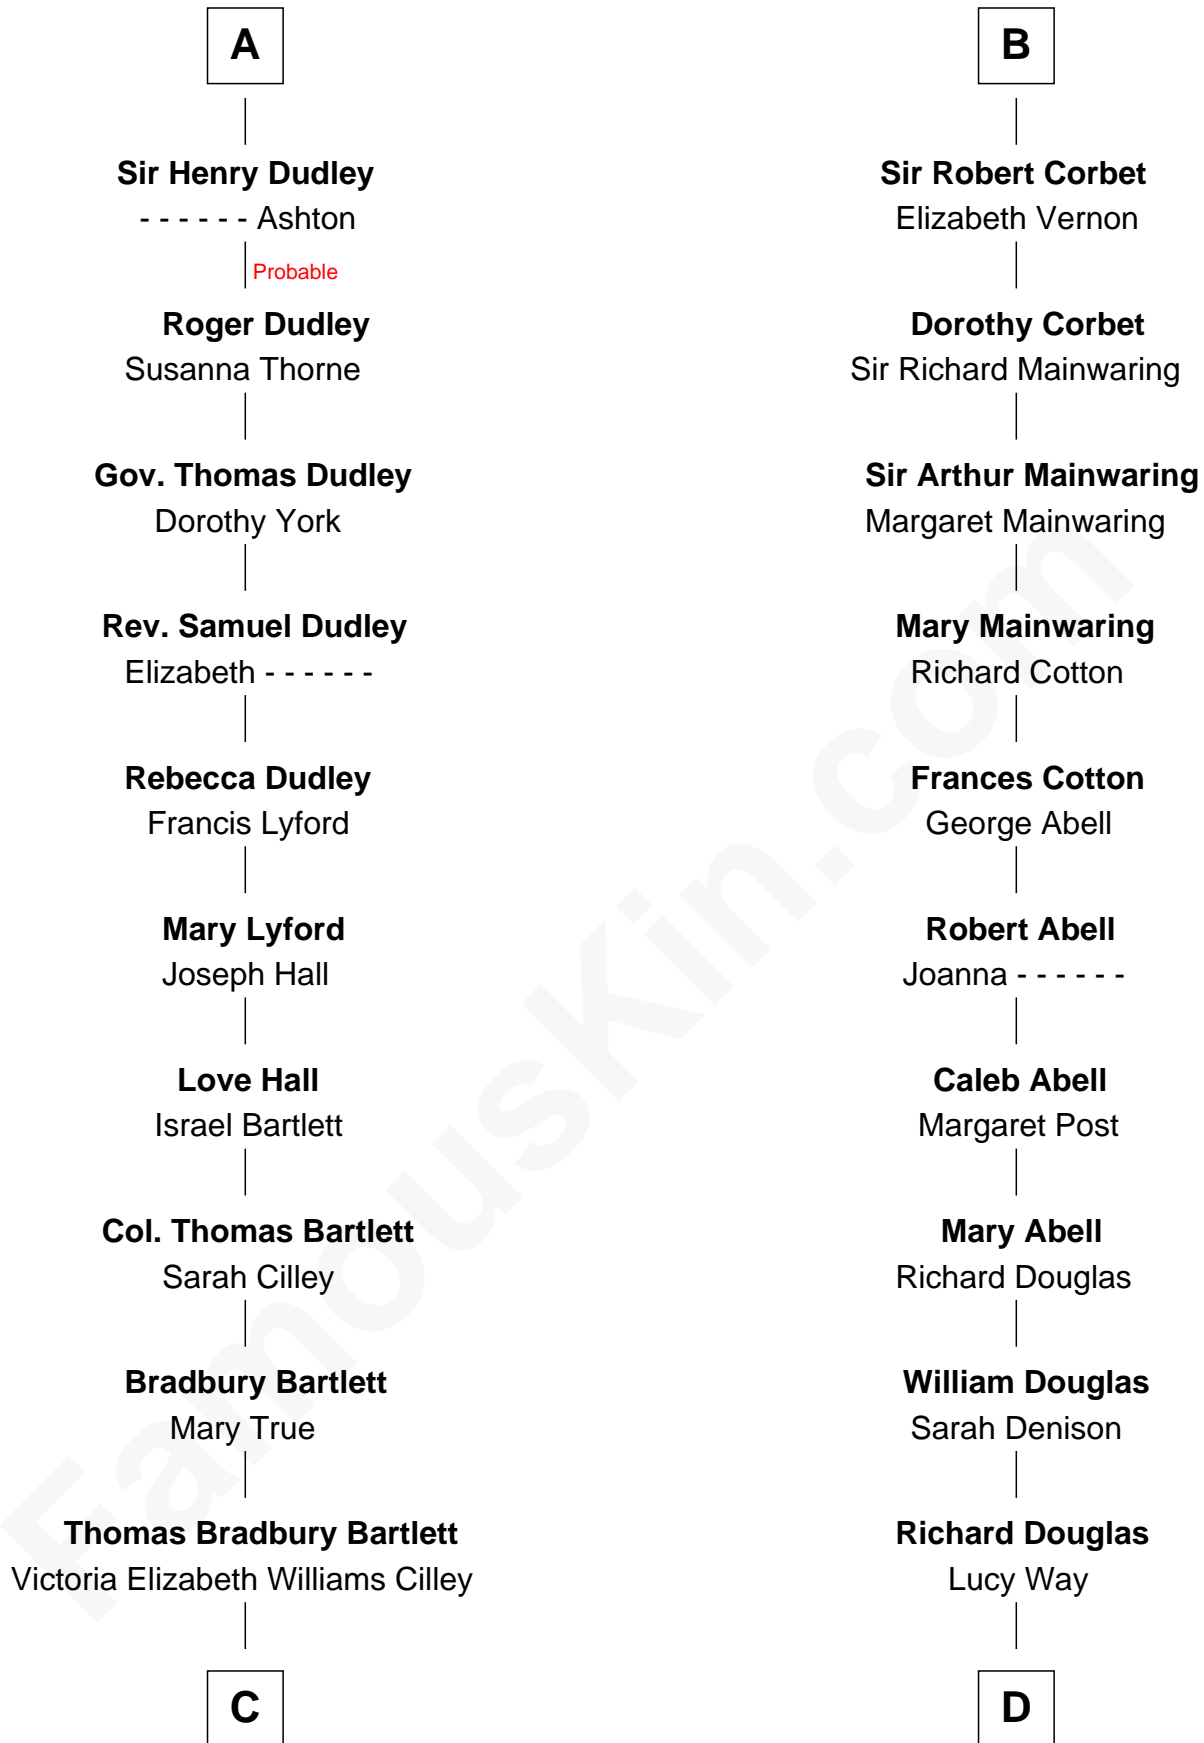

# FamousKin.com Relationship Chart of

**Alan Shepard**

*Mercury and Apollo Astronaut*

19th cousin 1 time removed of

**Melvyn Douglas**

*Movie Actor*

**C**

**Annie Elizabeth Bartlett**  
Frederick Johnson Shepard

**Alan Bartlett Shepard**  
Pauline Renza Emerson

**Alan Shepard**  
*Mercury and Apollo Astronaut*

**D**

**Erskine Douglas**  
Sophia Garrett

**Emma Jane Douglas**  
Col. George Taliaferro Shackelford

**Lena Priscilla Shackelford**  
Edouard Gregory Hesselberg