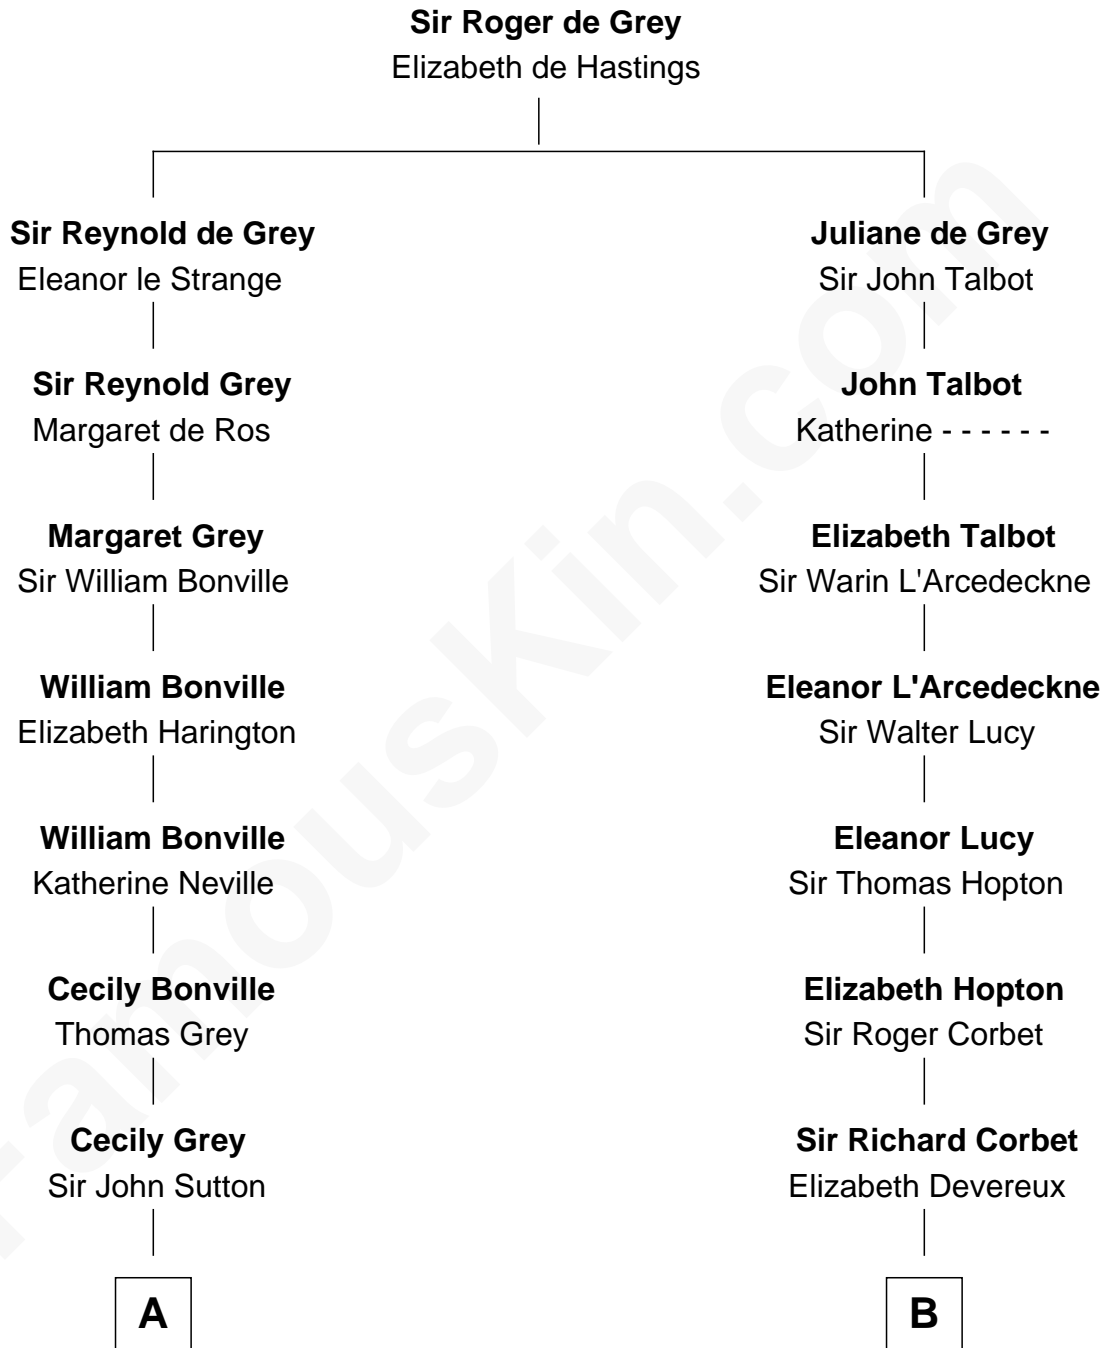

# FamousKin.com Relationship Chart of

**Alan Shepard**

*Mercury and Apollo Astronaut*

19th cousin 1 time removed of

**Melvyn Douglas**

*Movie Actor*

**C**

**Annie Elizabeth Bartlett**  
Frederick Johnson Shepard

**Alan Bartlett Shepard**  
Pauline Renza Emerson

**Alan Shepard**  
*Mercury and Apollo Astronaut*

**D**

**Erskine Douglas**  
Sophia Garrett

**Emma Jane Douglas**  
Col. George Taliaferro Shackelford

**Lena Priscilla Shackelford**  
Edouard Gregory Hesselberg