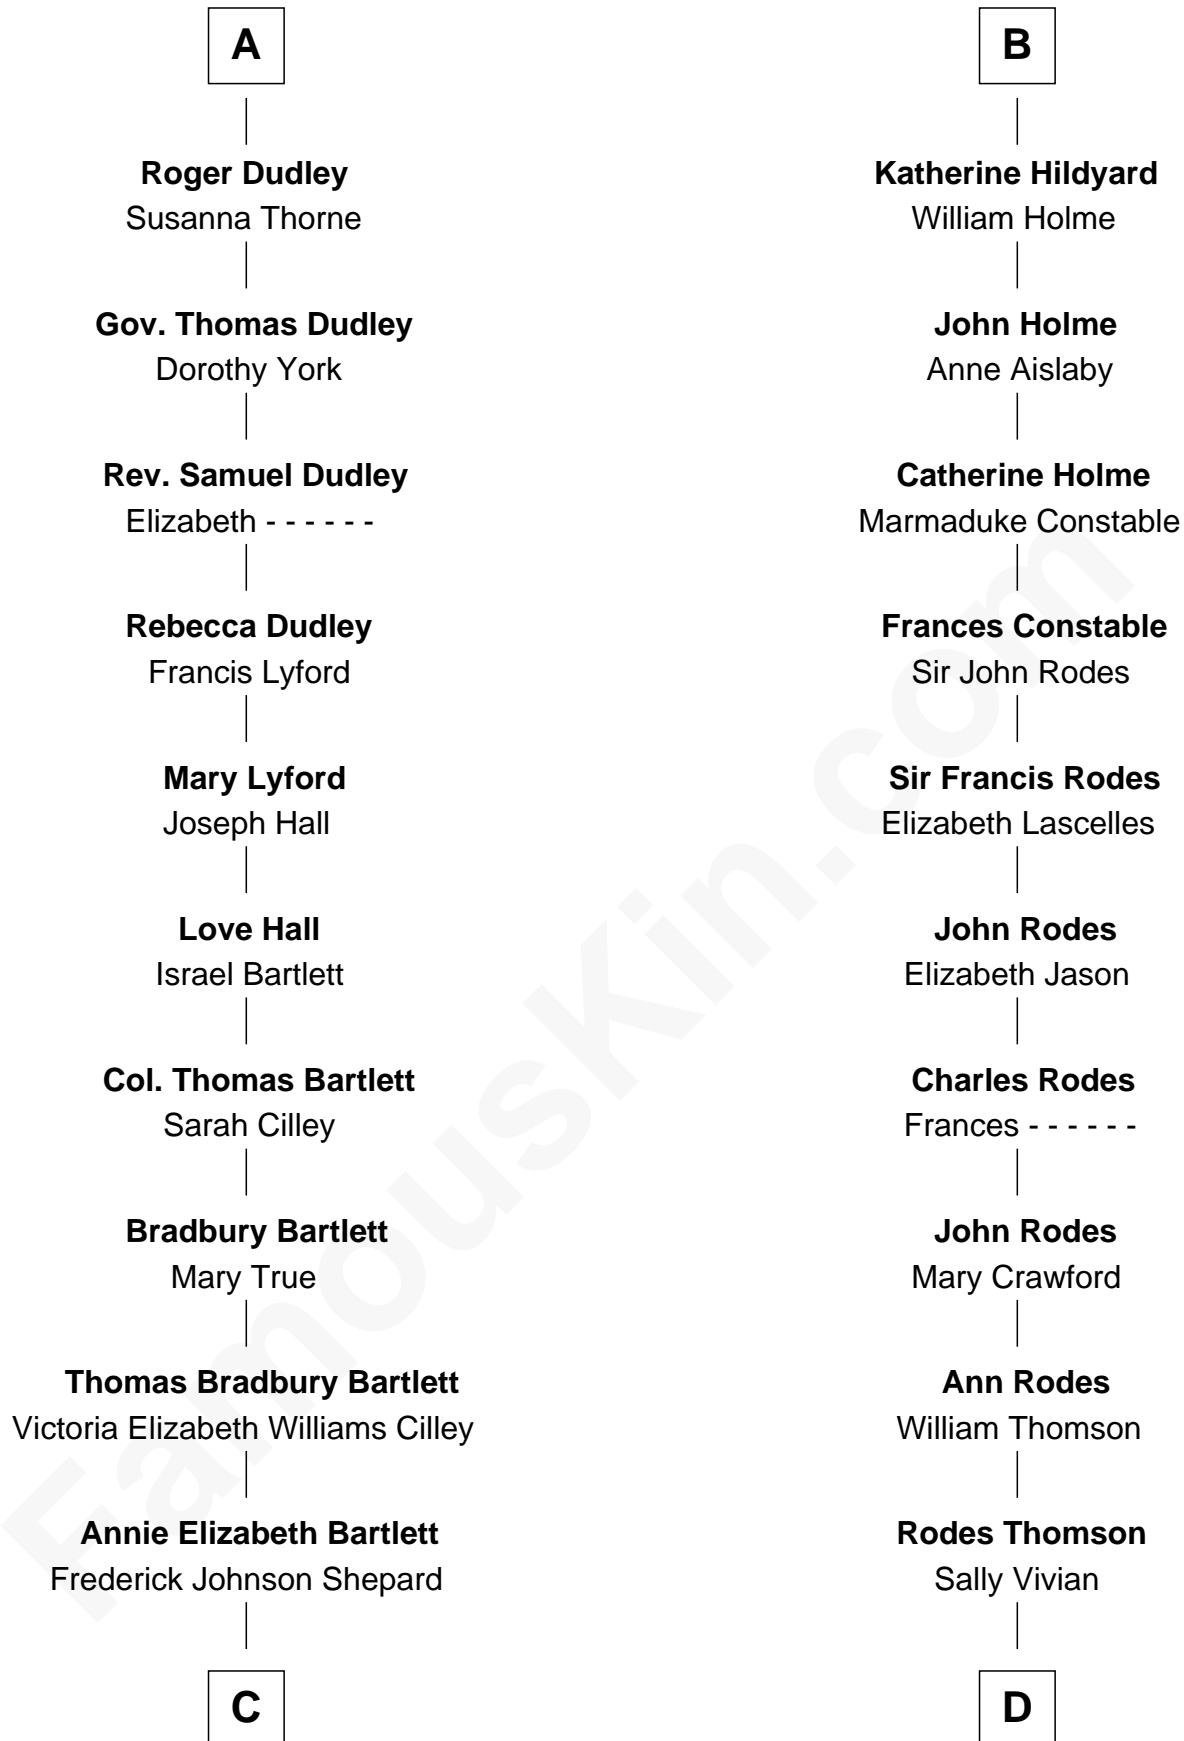

FamousKin.com Relationship Chart of

Alan Shepard

Mercury and Apollo Astronaut

18th cousin 3 times removed of

Melvyn Douglas

Movie Actor

Edward III, King of England

Philippa of Hainault

C

Alan Bartlett Shepard
Pauline Renza Emerson

Alan Shepard
Mercury and Apollo Astronaut

D

Nancy Thomson
Thomas Johnson Garrett

Sophia Garrett
Erskine Douglas

Emma Jane Douglas
Col. George Taliaferro Shackelford

Lena Priscilla Shackelford
Edouard Gregory Hesselberg

Melvyn Douglas
Movie Actor

FamousKin.com