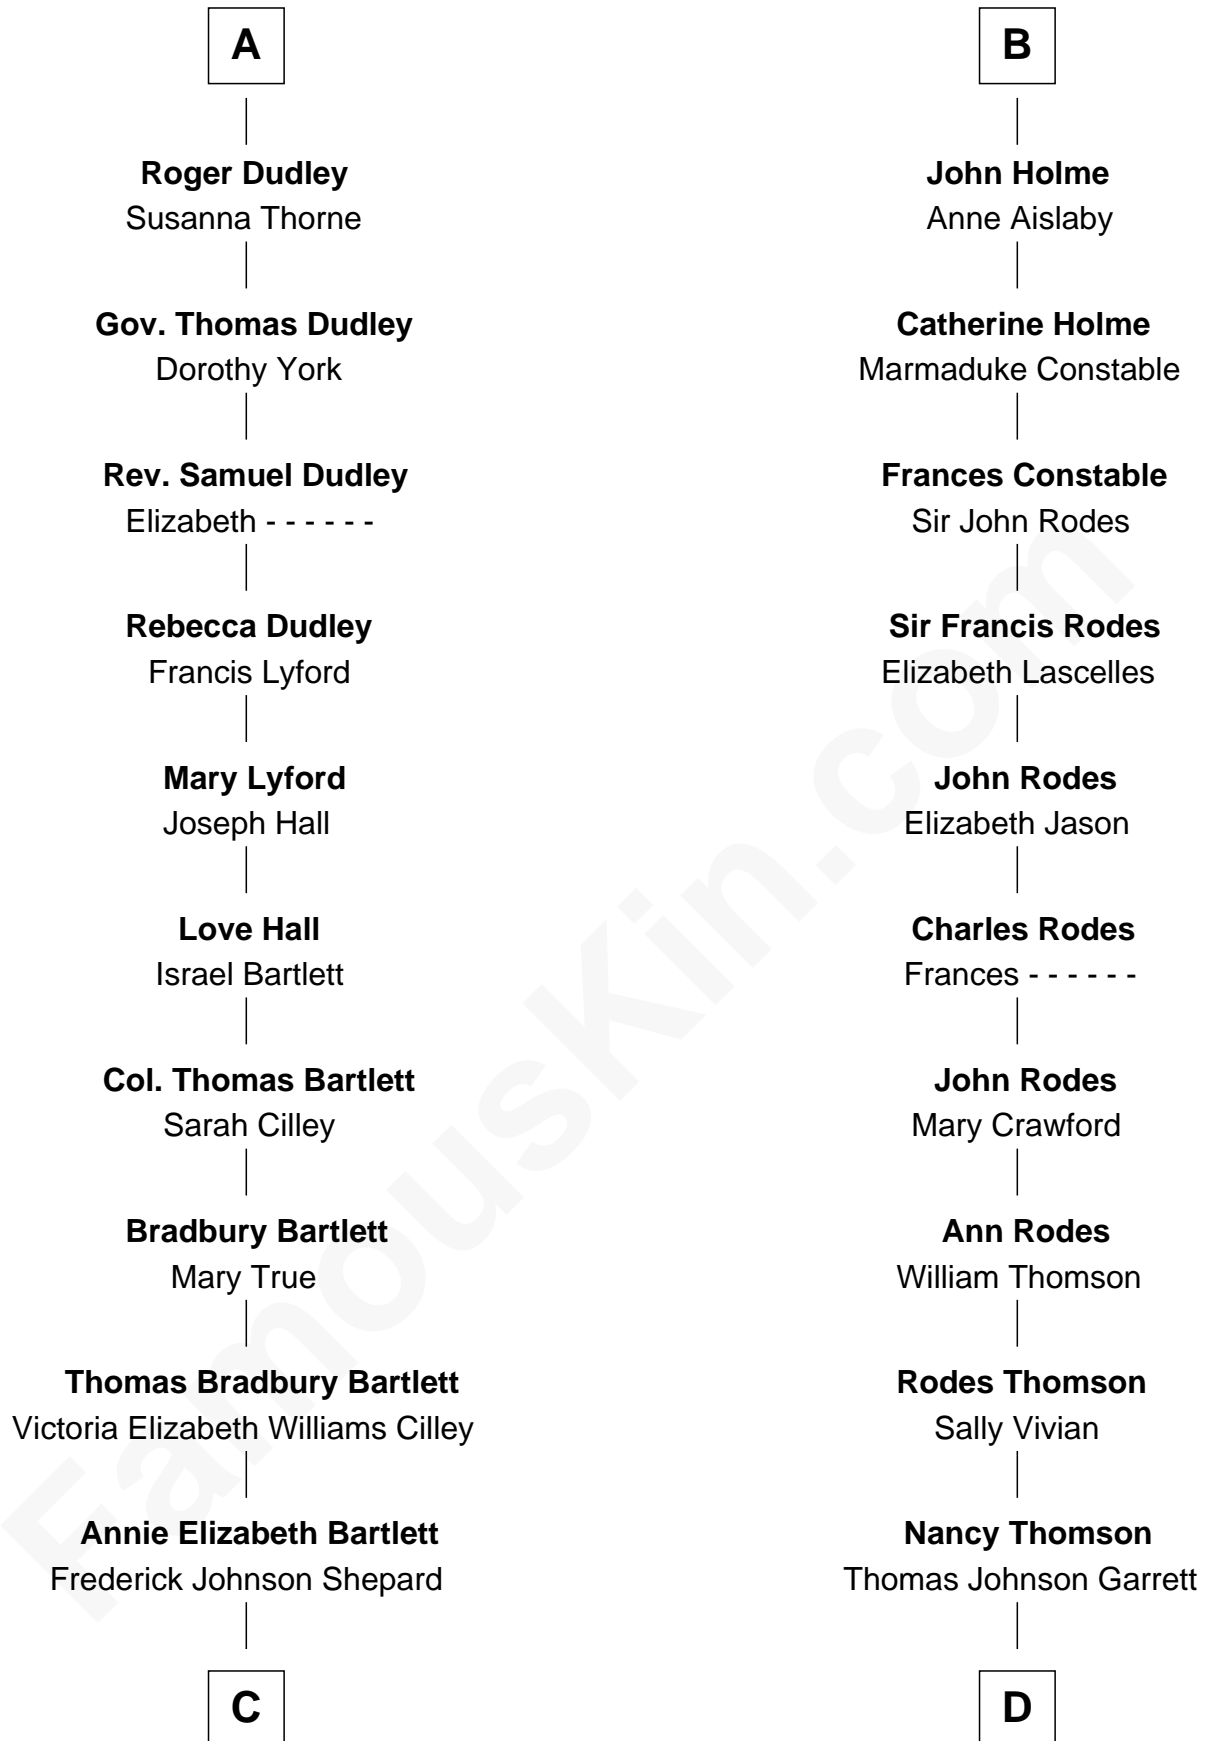

FamousKin.com Relationship Chart of

Alan Shepard

Mercury and Apollo Astronaut

18th cousin 2 times removed of

Melvyn Douglas

Movie Actor

Sir Ralph de Neville

Alice de Audley

C

Alan Bartlett Shepard
Pauline Renza Emerson

Alan Shepard
Mercury and Apollo Astronaut

D

Sophia Garrett
Erskine Douglas

Emma Jane Douglas
Col. George Taliaferro Shackelford

Lena Priscilla Shackelford
Edouard Gregory Hesselberg