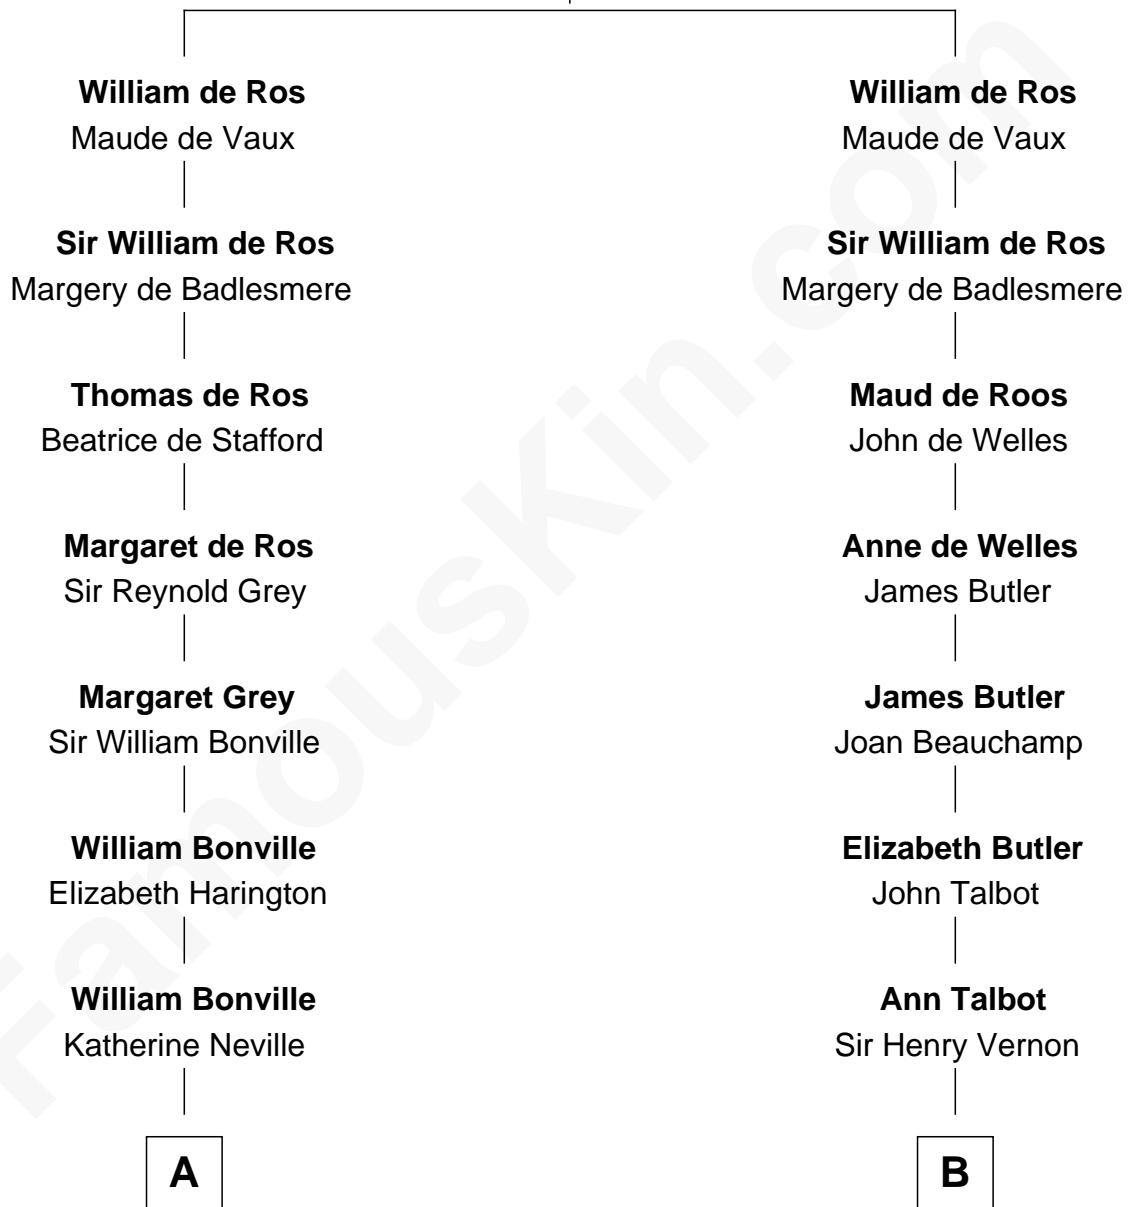

FamousKin.com Relationship Chart of

Alan Shepard

Mercury and Apollo Astronaut

20th cousin 1 time removed of

Melvyn Douglas

Movie Actor

Sir Robert de Ros

Isabel de Aubeney

C

Bradbury Bartlett

Mary True

Thomas Bradbury Bartlett

Victoria Elizabeth Williams Cilley

Annie Elizabeth Bartlett

Frederick Johnson Shepard

Alan Bartlett Shepard

Pauline Renza Emerson

Alan Shepard

Mercury and Apollo Astronaut

D

Erskine Douglas

Sophia Garrett

Emma Jane Douglas

Col. George Taliaferro Shackelford