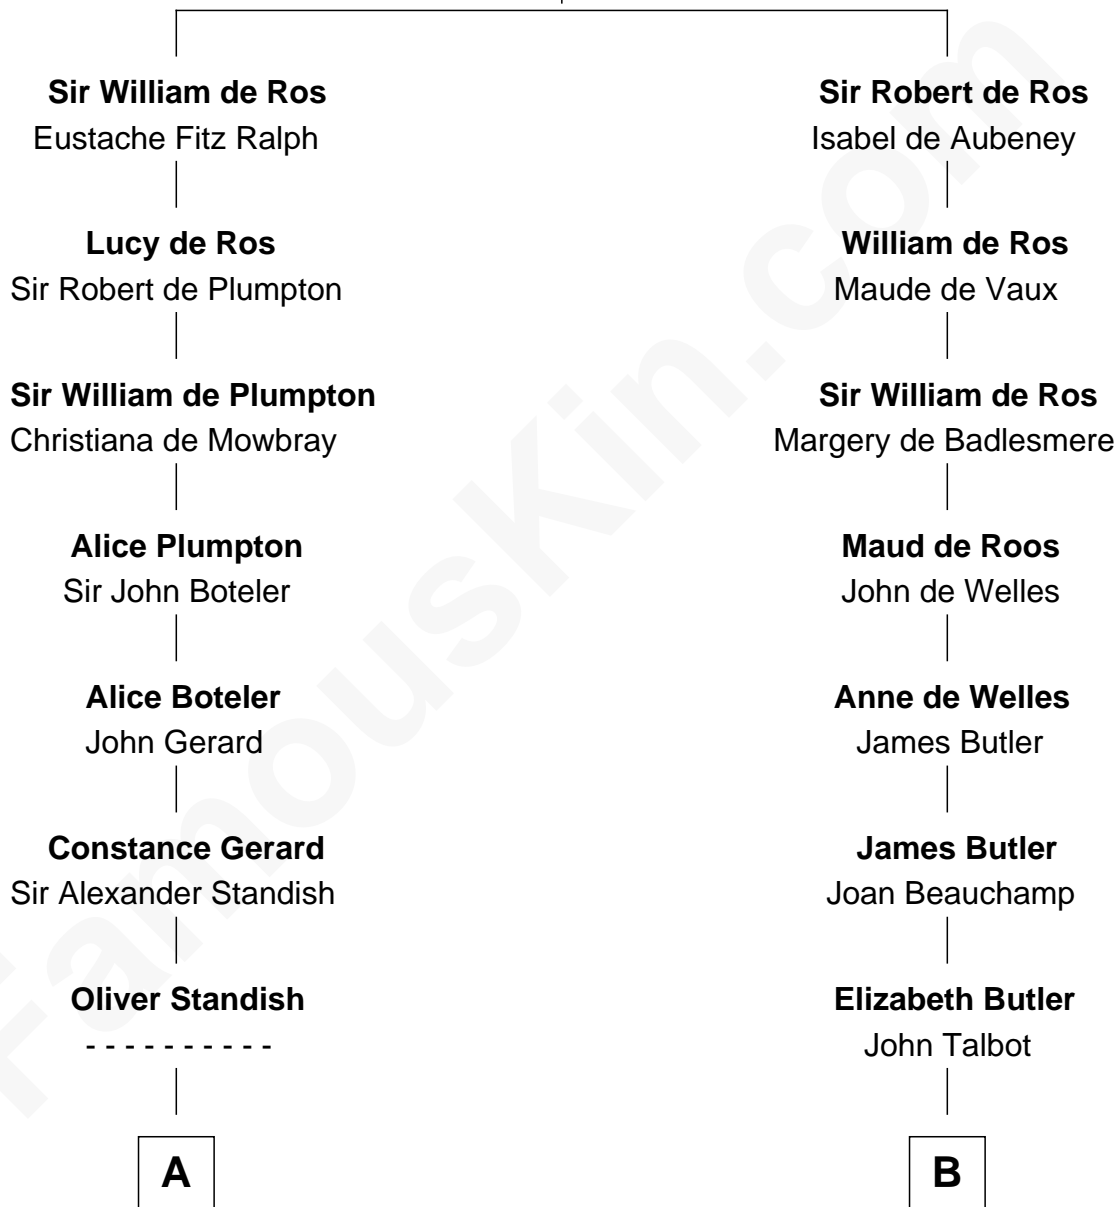

# FamousKin.com Relationship Chart of

**Alan Shepard**

*Mercury and Apollo Astronaut*

21st cousin of

**Melvyn Douglas**

*Movie Actor*

**Sir William de Ros**

Lucy FitzPiers

**C**

**Abraham Emerson**

Mary Benley Eaton

**Charles Stillman Emerson**

Hannah Maria Emmons

**Charles Stillman Emerson**

Belle Winslow

**Pauline Renza Emerson**

Alan Bartlett Shepard

**Alan Shepard**

*Mercury and Apollo Astronaut*

**D**

**Richard Douglas**

Lucy Way

**Erskine Douglas**

Sophia Garrett