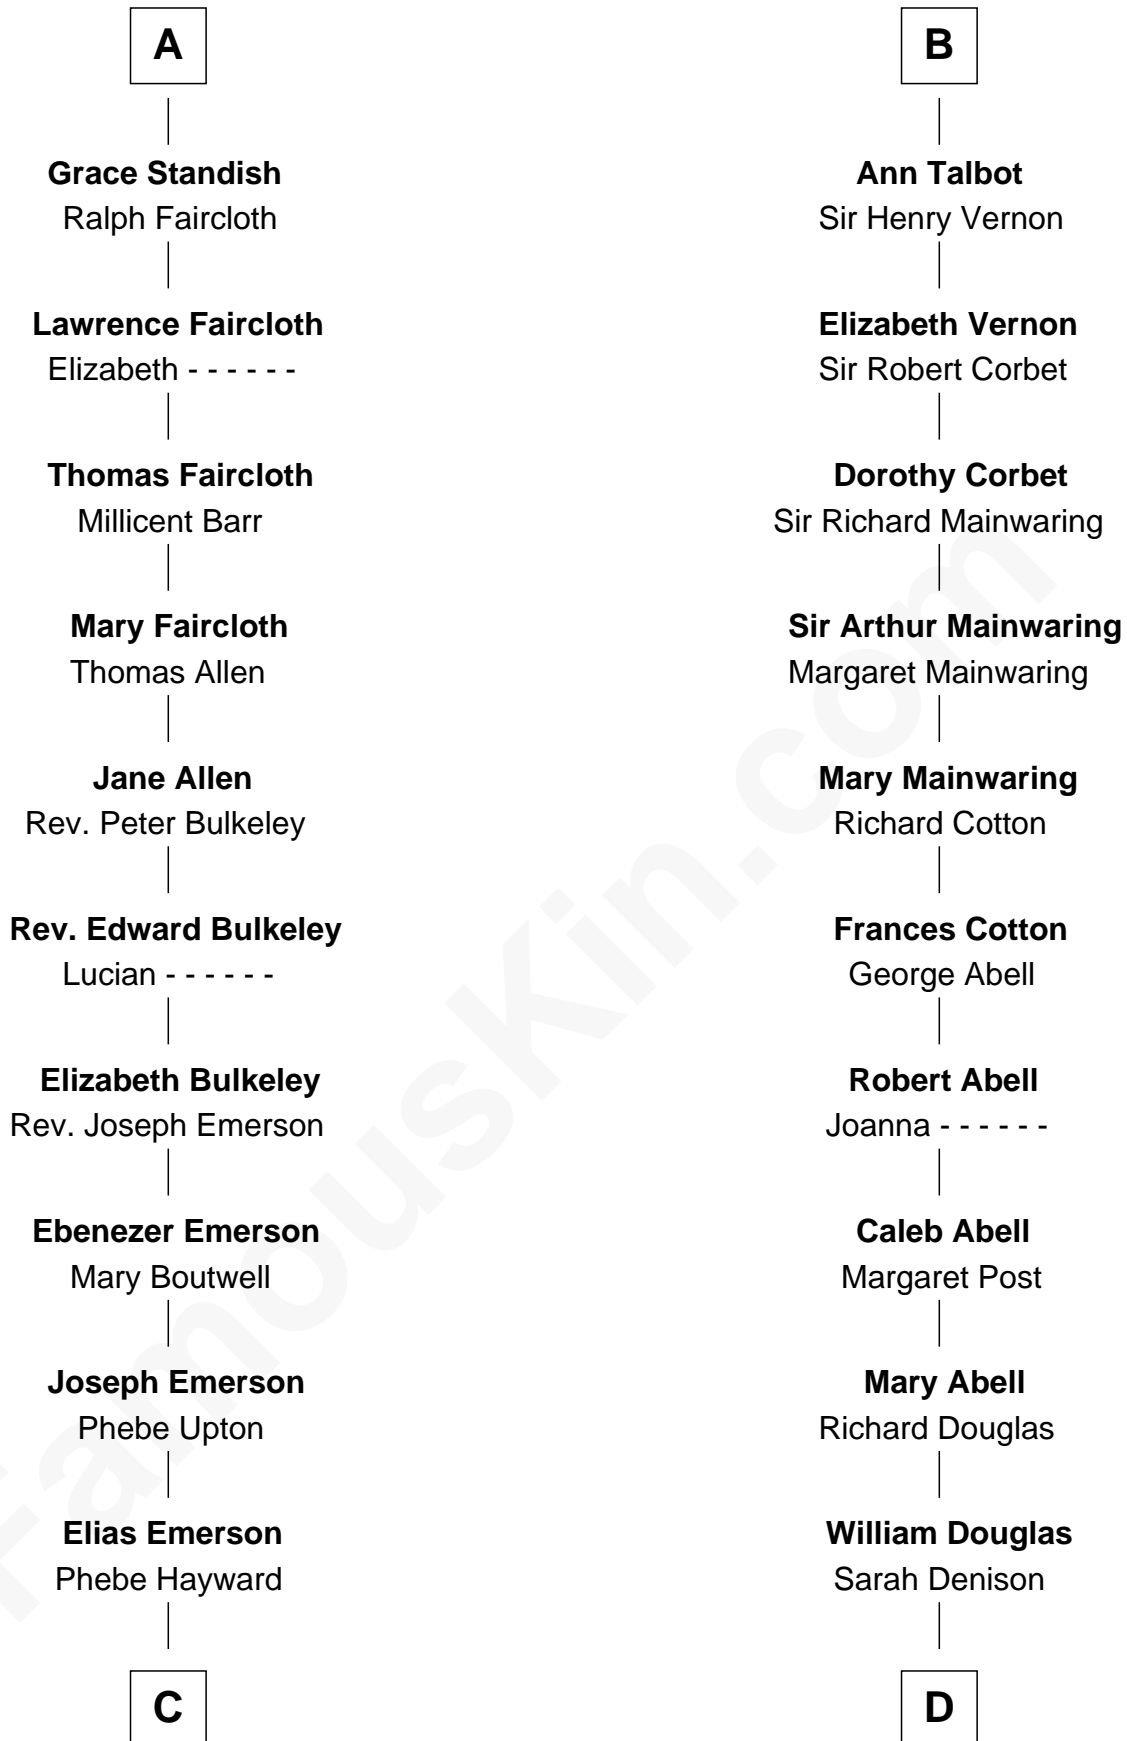

# FamousKin.com Relationship Chart of

**Alan Shepard**

*Mercury and Apollo Astronaut*

21st cousin of

**Melvyn Douglas**

*Movie Actor*

**Sir William de Ros**

Lucy FitzPiers

**C**

**Abraham Emerson**

Mary Benley Eaton

**Charles Stillman Emerson**

Hannah Maria Emmons

**Charles Stillman Emerson**

Belle Winslow

**Pauline Renza Emerson**

Alan Bartlett Shepard

**Alan Shepard**

*Mercury and Apollo Astronaut*

**D**

**Richard Douglas**

Lucy Way

**Erskine Douglas**

Sophia Garrett