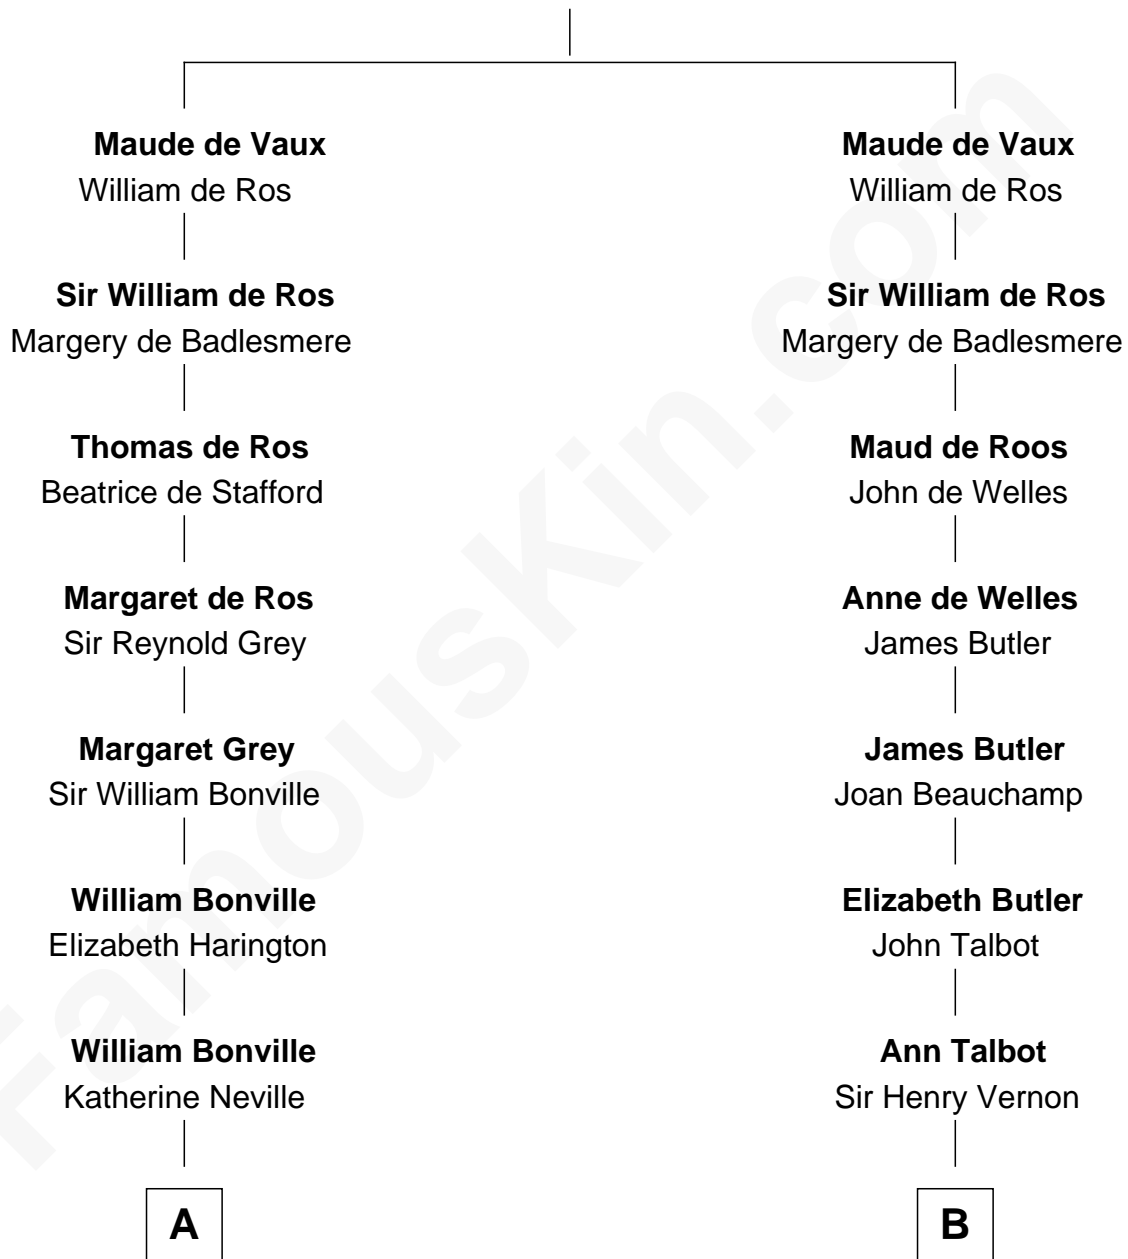

FamousKin.com Relationship Chart of

Alan Shepard

Mercury and Apollo Astronaut

20th cousin 1 time removed of

Melvyn Douglas

Movie Actor

John de Vaux

C

Bradbury Bartlett

Mary True

Thomas Bradbury Bartlett

Victoria Elizabeth Williams Cilley

Annie Elizabeth Bartlett

Frederick Johnson Shepard

Alan Bartlett Shepard

Pauline Renza Emerson

Alan Shepard

Mercury and Apollo Astronaut

D

Erskine Douglas

Sophia Garrett

Emma Jane Douglas

Col. George Taliaferro Shackelford

Lena Priscilla Shackelford