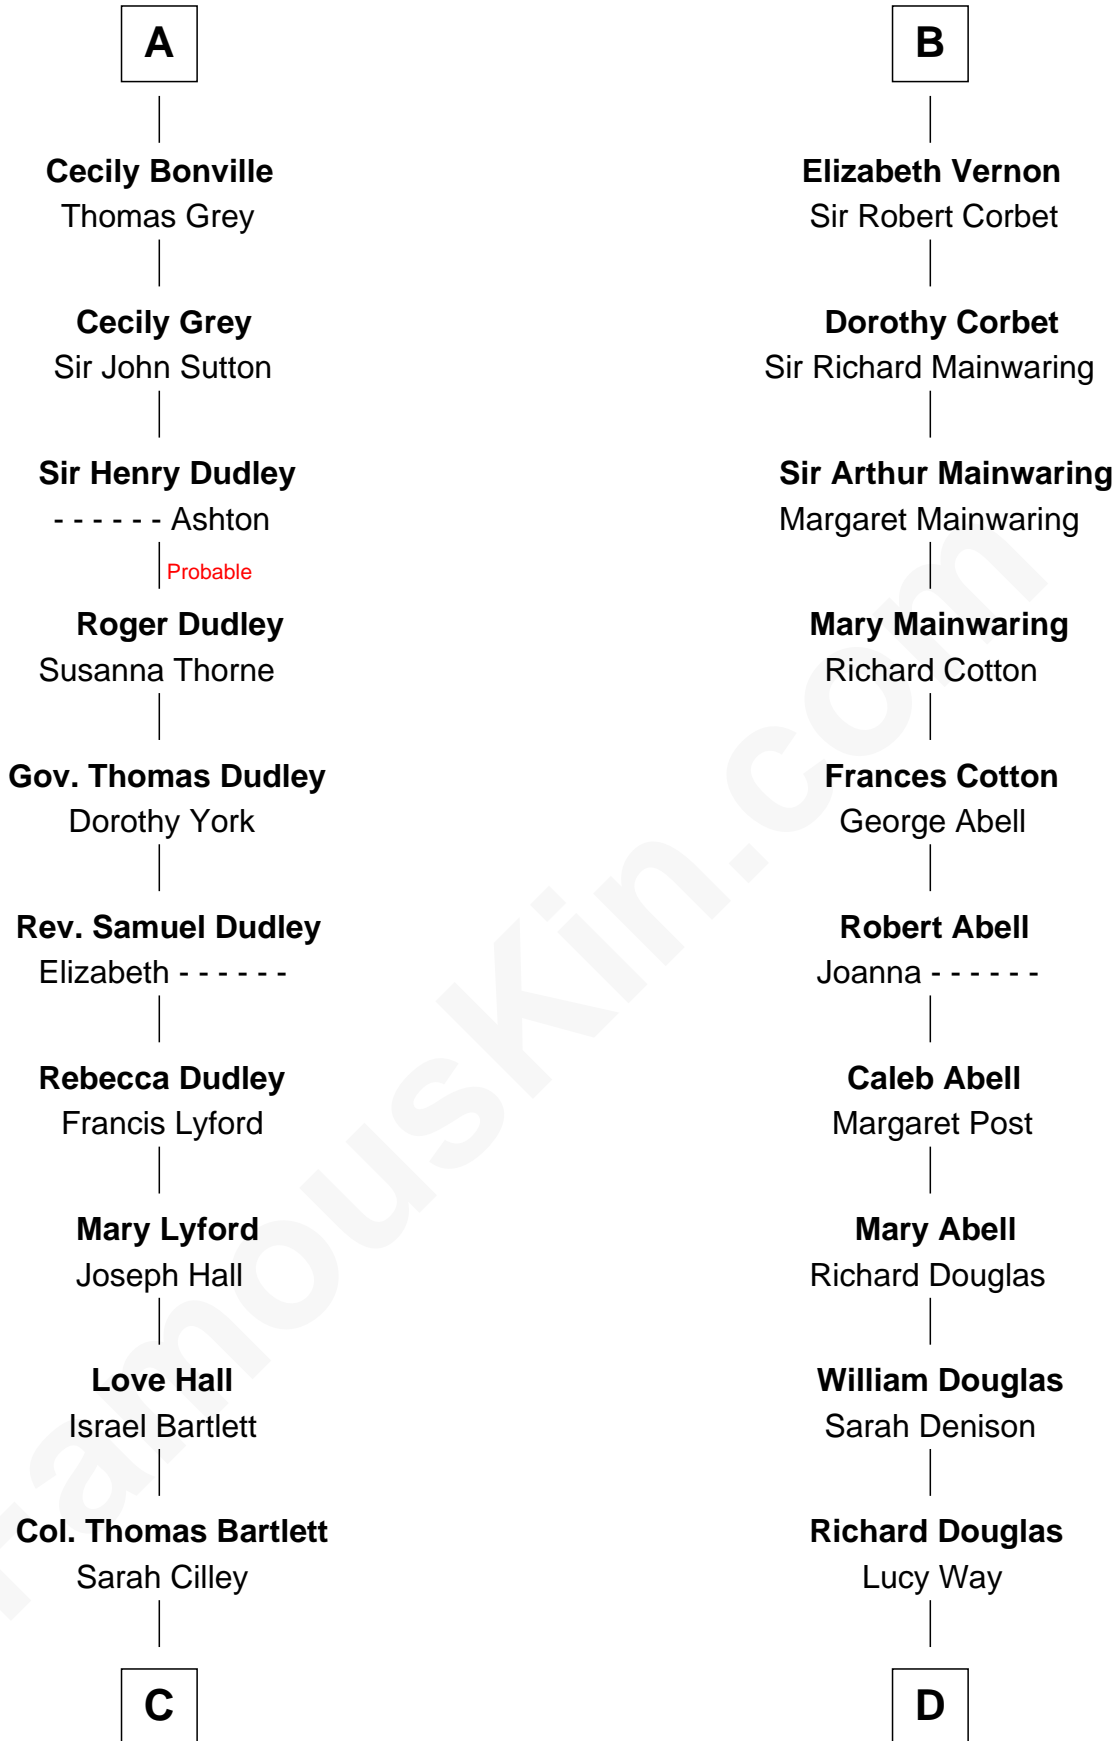

FamousKin.com Relationship Chart of

Alan Shepard

Mercury and Apollo Astronaut

20th cousin 1 time removed of

Melvyn Douglas

Movie Actor

John de Vaux

C

Bradbury Bartlett

Mary True

Thomas Bradbury Bartlett

Victoria Elizabeth Williams Cilley

Annie Elizabeth Bartlett

Frederick Johnson Shepard

Alan Bartlett Shepard

Pauline Renza Emerson

Alan Shepard

Mercury and Apollo Astronaut

D

Erskine Douglas

Sophia Garrett

Emma Jane Douglas

Col. George Taliaferro Shackelford

Lena Priscilla Shackelford