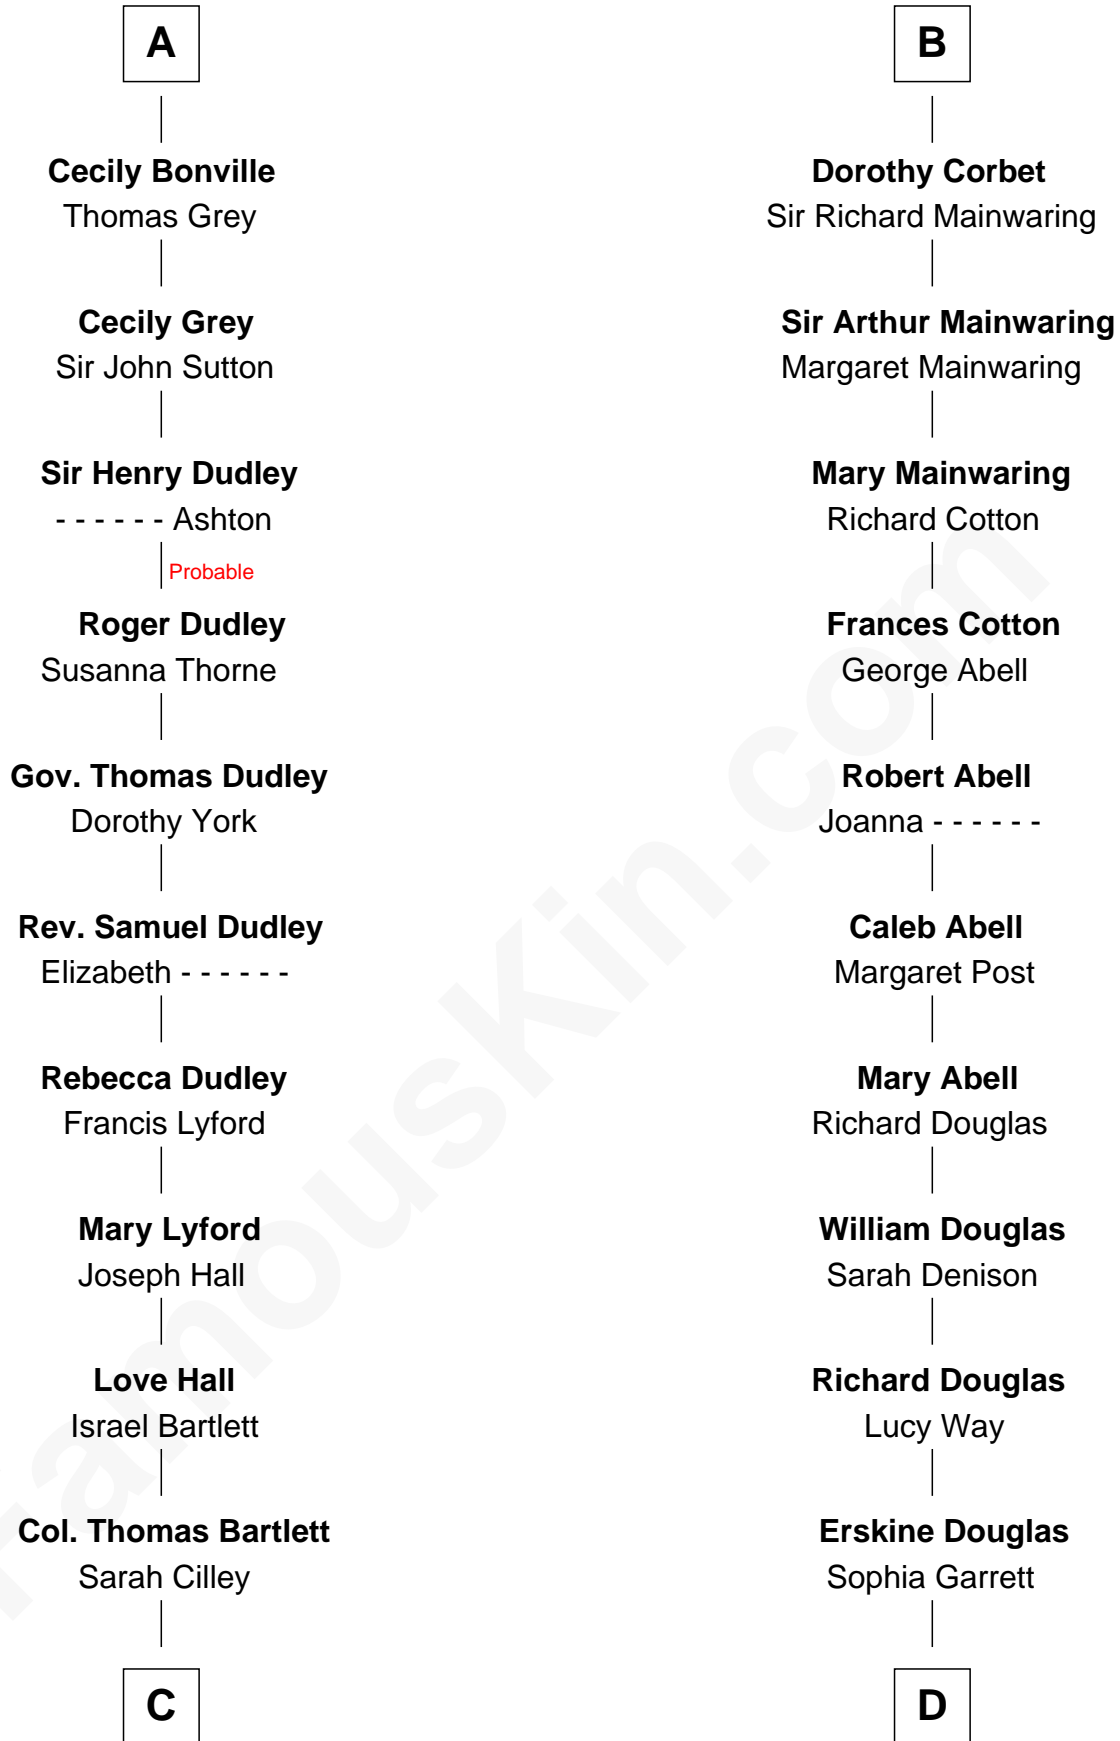

FamousKin.com Relationship Chart of

Alan Shepard

Mercury and Apollo Astronaut

19th cousin 2 times removed of

Melvyn Douglas

Movie Actor

Sir Richard de Burgh

Margaret - - - - -

Eleanor de Burgh
Sir Thomas de Multon

Elizabeth de Multon
Sir Robert de Harington

Sir John Harington
- - - - -

Sir Robert Harington
Isabel Loring

Sir William Harington
Margaret Hill

Elizabeth Harington
William Bonville

William Bonville
Katherine Neville

A

Joan de Burgh
Sir John Darcy

Elizabeth Darcy
James le Boteler

James Butler
Anne de Welles

James Butler
Joan Beauchamp

Elizabeth Butler
John Talbot

Ann Talbot
Sir Henry Vernon

Elizabeth Vernon
Sir Robert Corbet

B

C

Bradbury Bartlett

Mary True

Thomas Bradbury Bartlett

Victoria Elizabeth Williams Cilley

Annie Elizabeth Bartlett