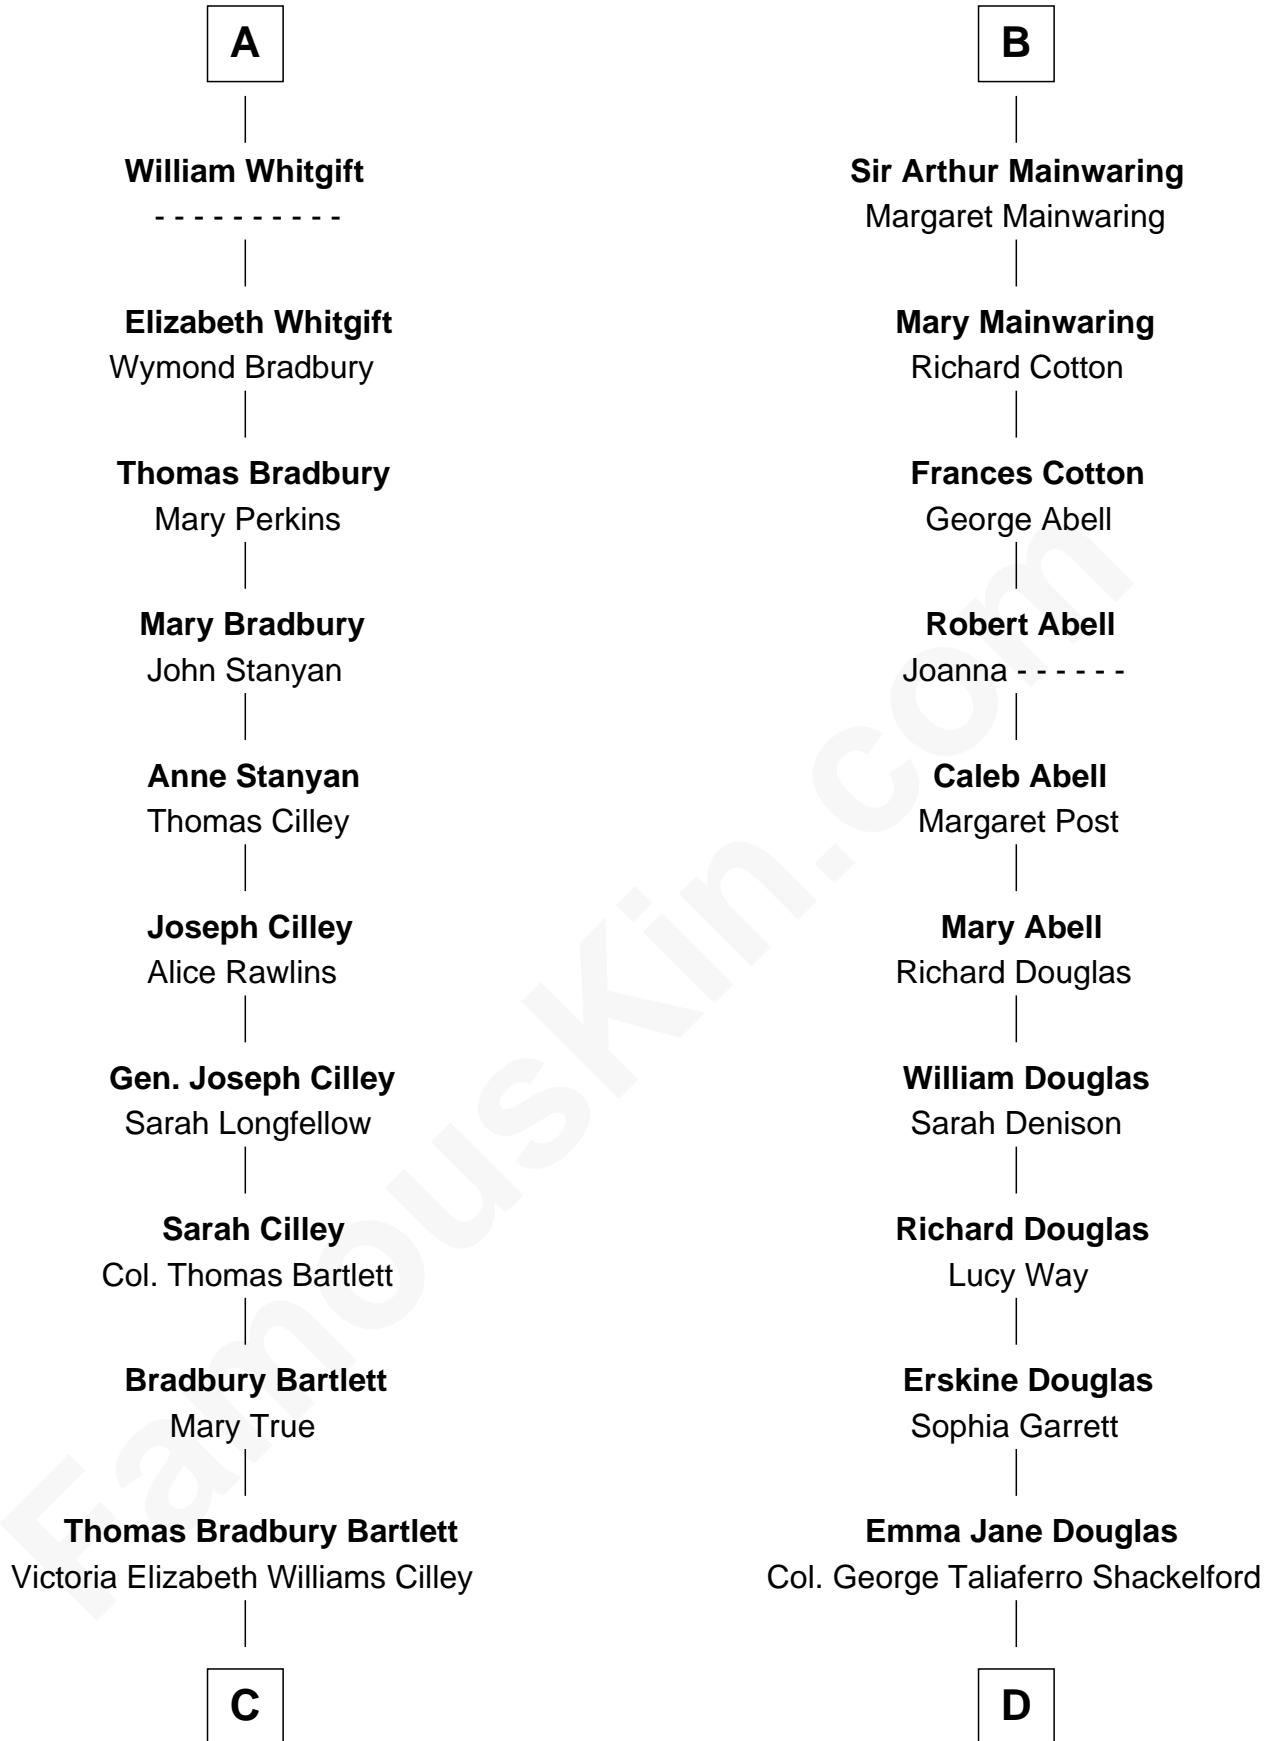

# FamousKin.com Relationship Chart of

**Alan Shepard**

*Mercury and Apollo Astronaut*

18th cousin 1 time removed of

**Melvyn Douglas**

*Movie Actor*

**C**

**Annie Elizabeth Bartlett**  
Frederick Johnson Shepard

**Alan Bartlett Shepard**  
Pauline Renza Emerson

**Alan Shepard**  
*Mercury and Apollo Astronaut*

**D**

**Lena Priscilla Shackelford**  
Edouard Gregory Hesselberg

**Melvyn Douglas**  
*Movie Actor*

FamousKin.com