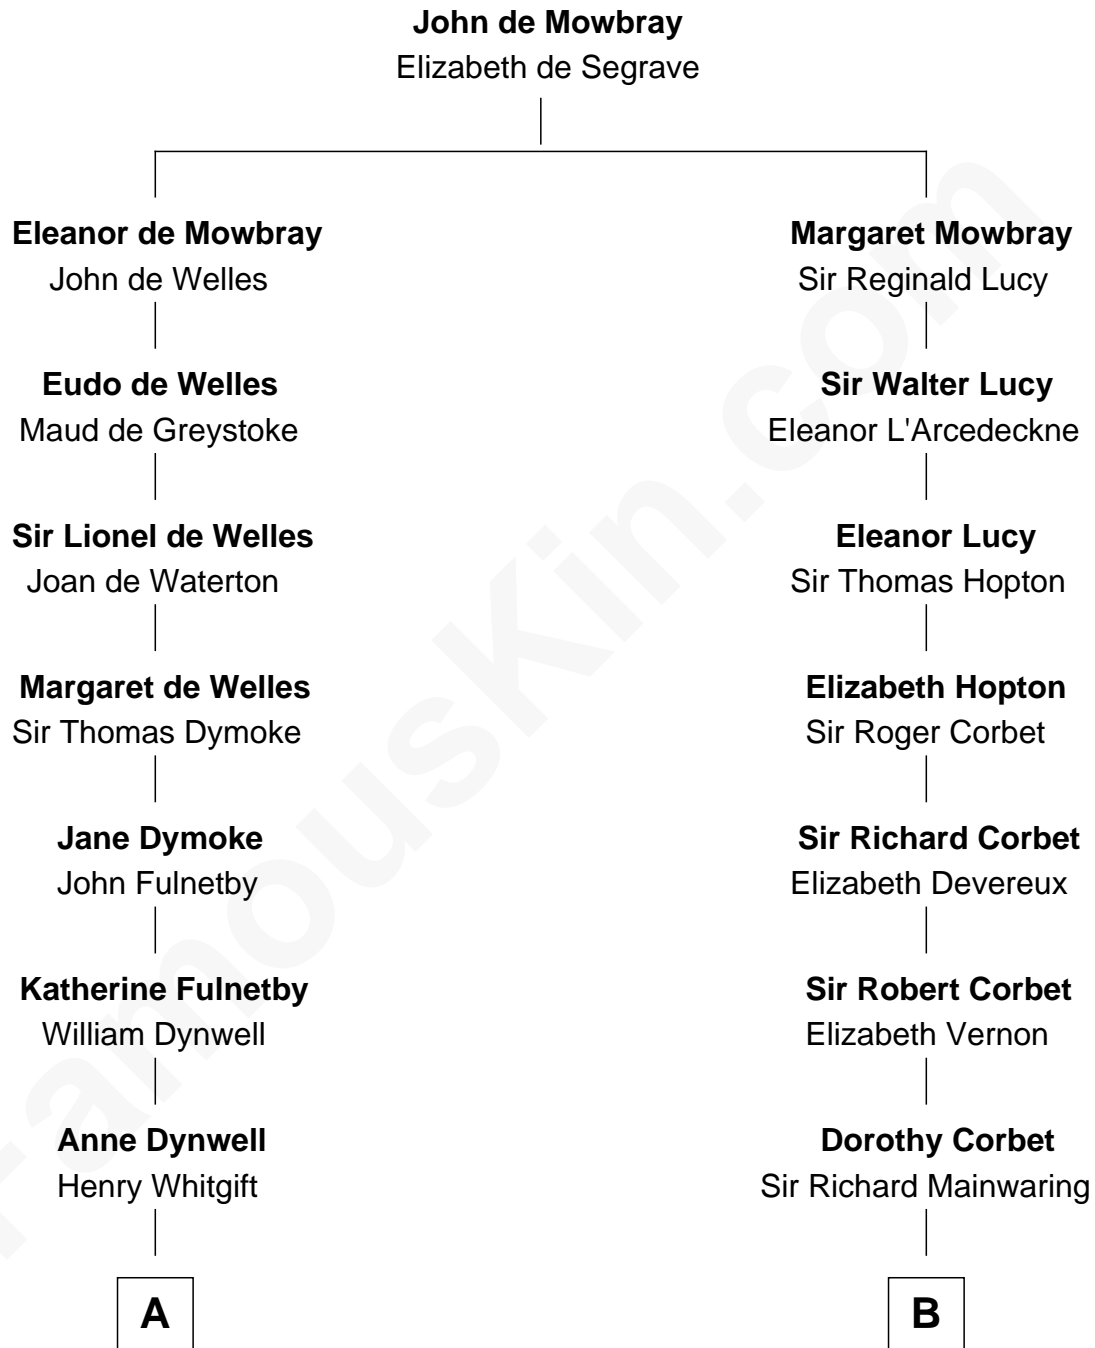

# FamousKin.com Relationship Chart of

**Alan Shepard**

*Mercury and Apollo Astronaut*

18th cousin 1 time removed of

**Melvyn Douglas**

*Movie Actor*

**C**

**Annie Elizabeth Bartlett**  
Frederick Johnson Shepard

**Alan Bartlett Shepard**  
Pauline Renza Emerson

**Alan Shepard**  
*Mercury and Apollo Astronaut*

**D**

**Lena Priscilla Shackelford**  
Edouard Gregory Hesselberg

**Melvyn Douglas**  
*Movie Actor*

FamousKin.com