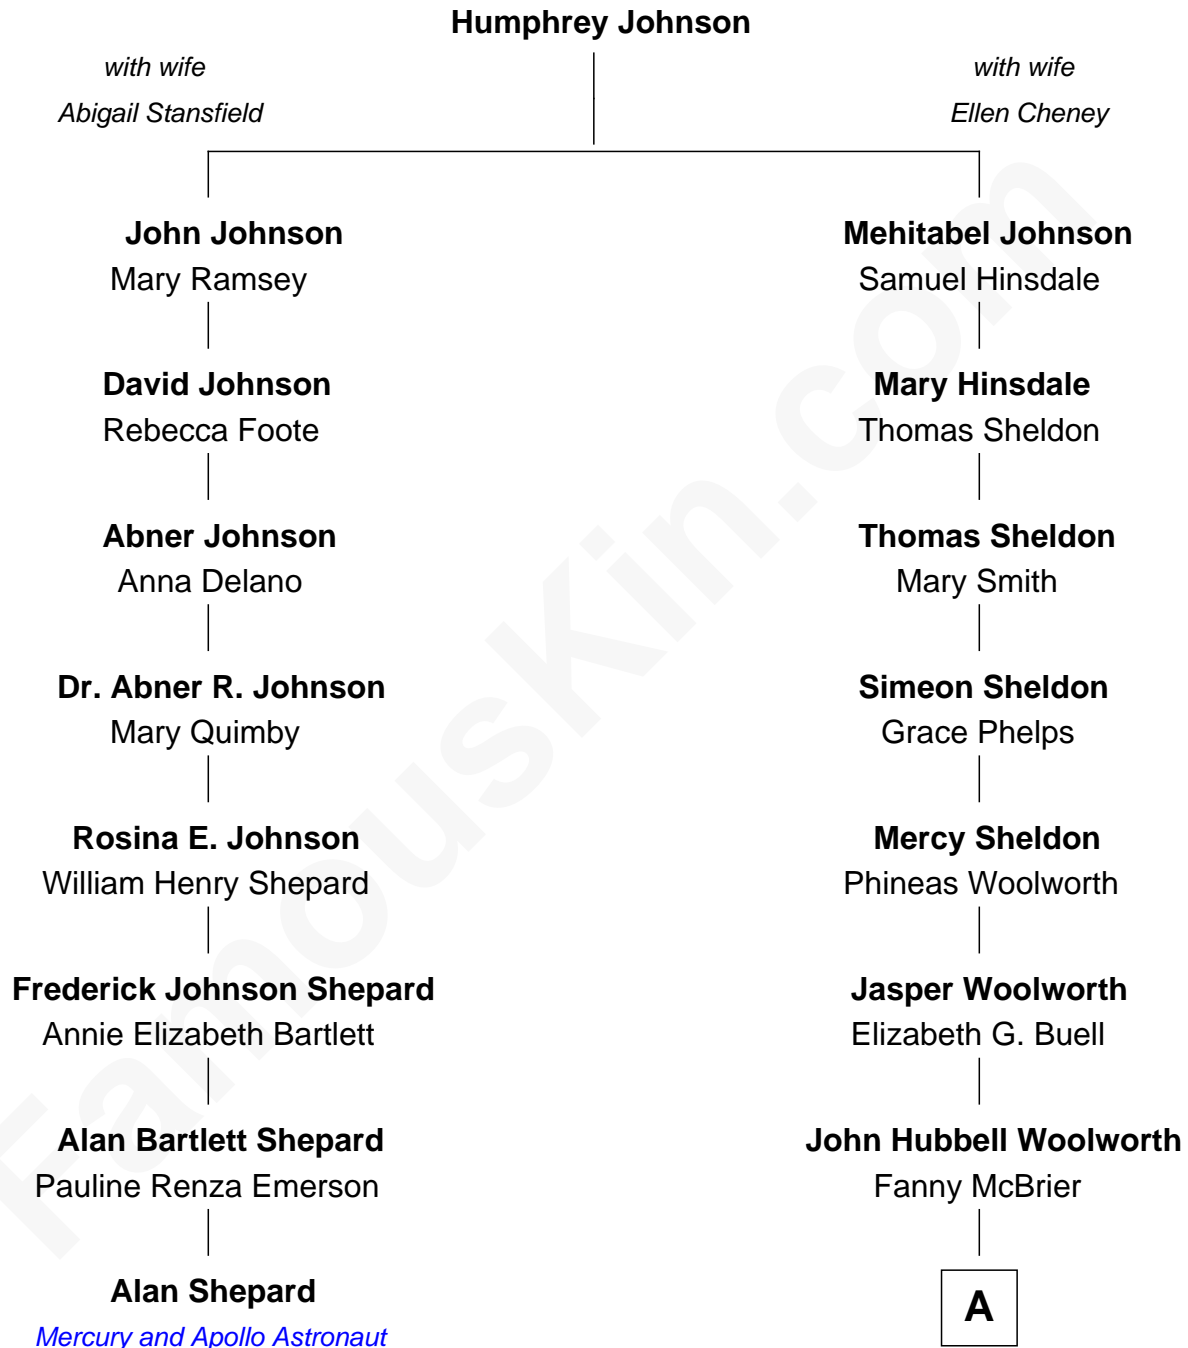

FamousKin.com

Relationship Chart of

Alan Shepard

Mercury and Apollo Astronaut

7th cousin 2 times removed of

Barbara Hutton

Socialite (aka "Poor Little Rich Girl")

A

Frank Winfield Woolworth

Jennie Creighton

Edna Woolworth

Franklyn Laws Hutton

Barbara Hutton

"Poor Little Rich Girl"

FamousKin.com