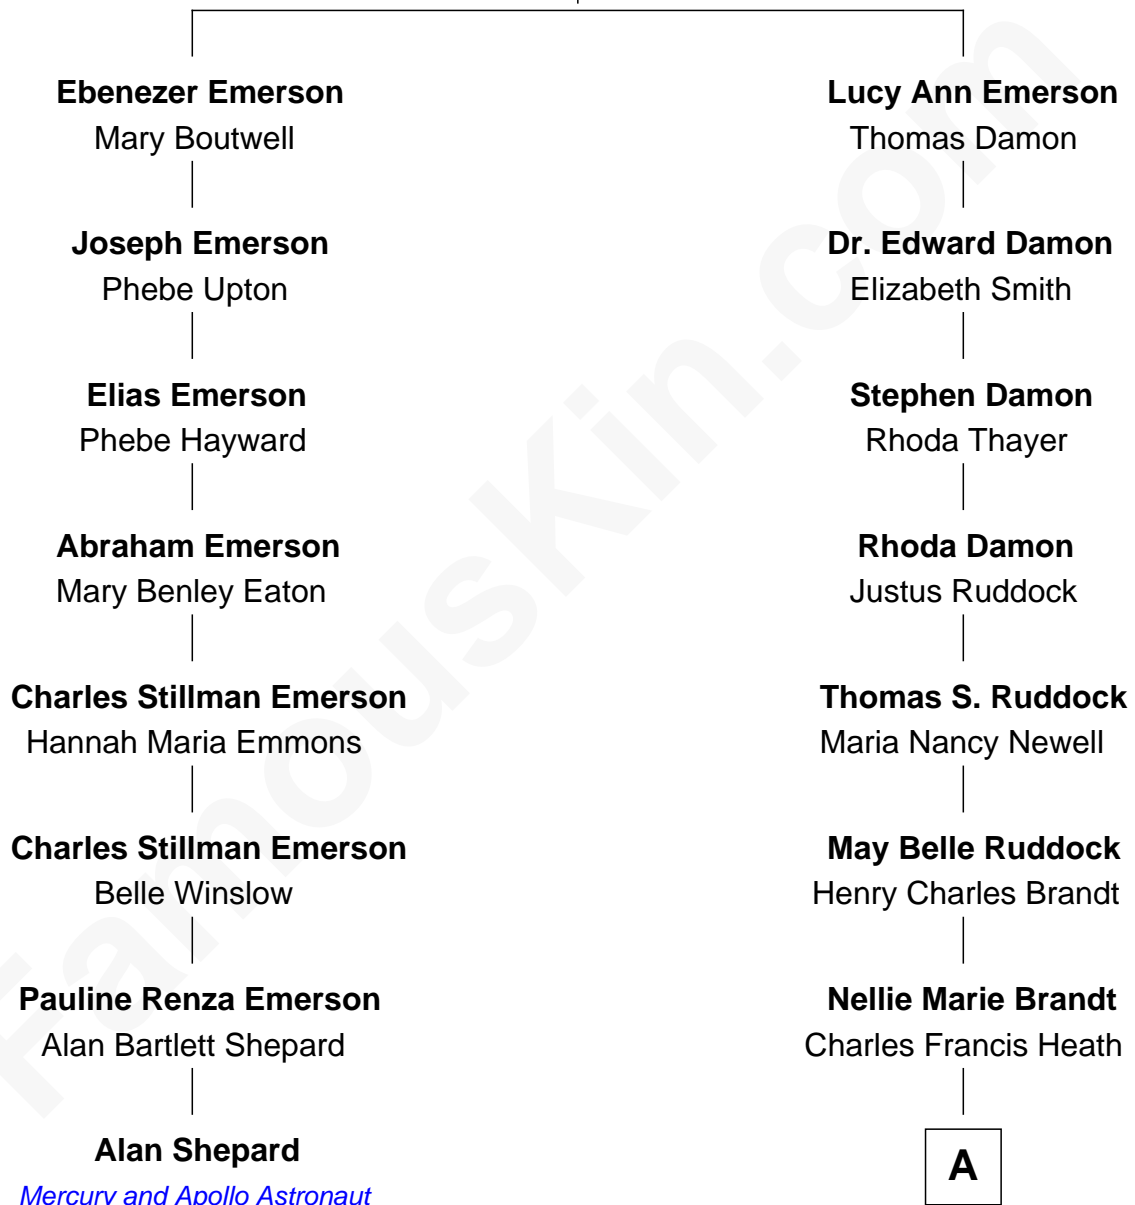

# FamousKin.com Relationship Chart of

**Alan Shepard**

*Mercury and Apollo Astronaut*

7th cousin 1 time removed of

**Sarah Palin**

*9th Governor of Alaska*

**Rev. Joseph Emerson**

Elizabeth Bulkeley

**A**

Charles Richard Heath

Sarah Sheeran

**Sarah Palin**

*9th Governor of Alaska*

FamousKin.com