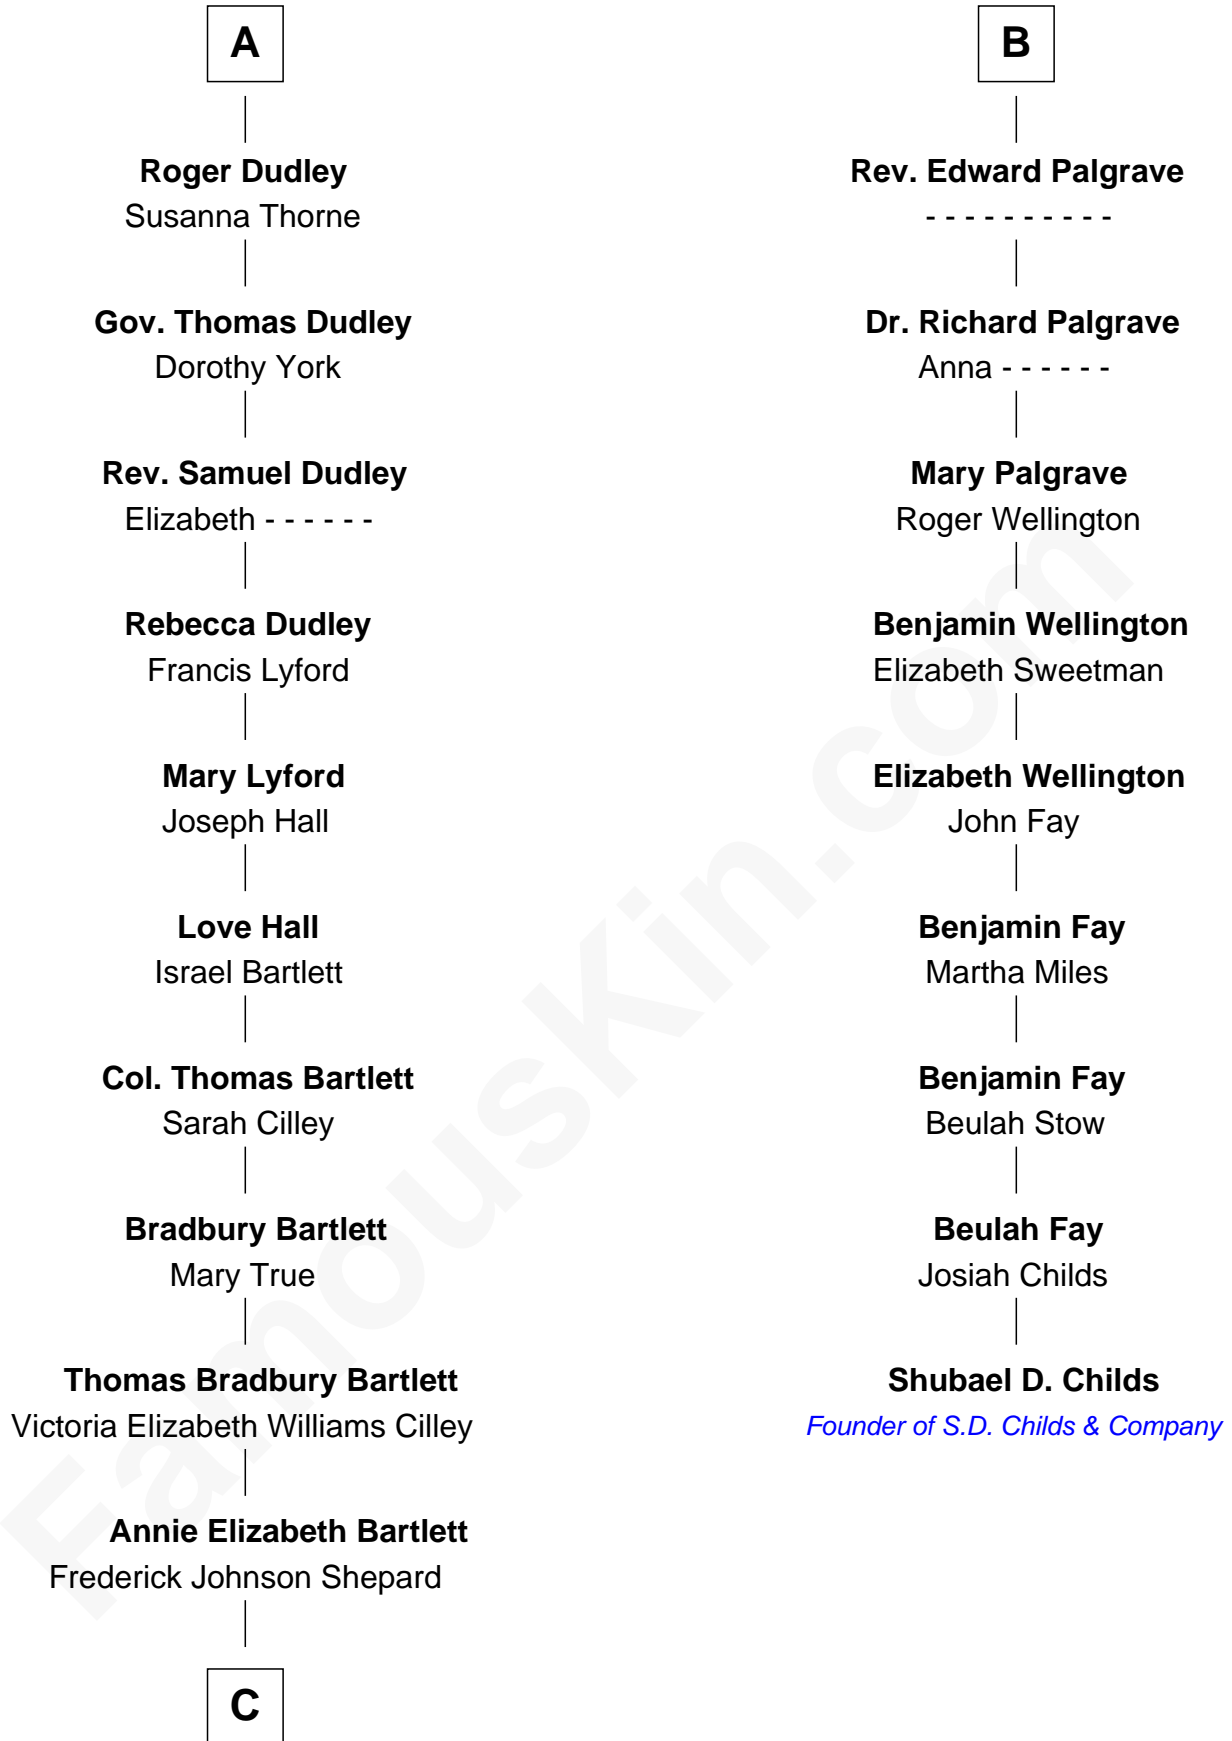

FamousKin.com Relationship Chart of

Alan Shepard

Mercury and Apollo Astronaut

15th cousin 3 times removed of

Shubael D. Childs

Founder of S.D. Childs & Company

C

Alan Bartlett Shepard
Pauline Renza Emerson

Alan Shepard
Mercury and Apollo Astronaut

FamousKin.com