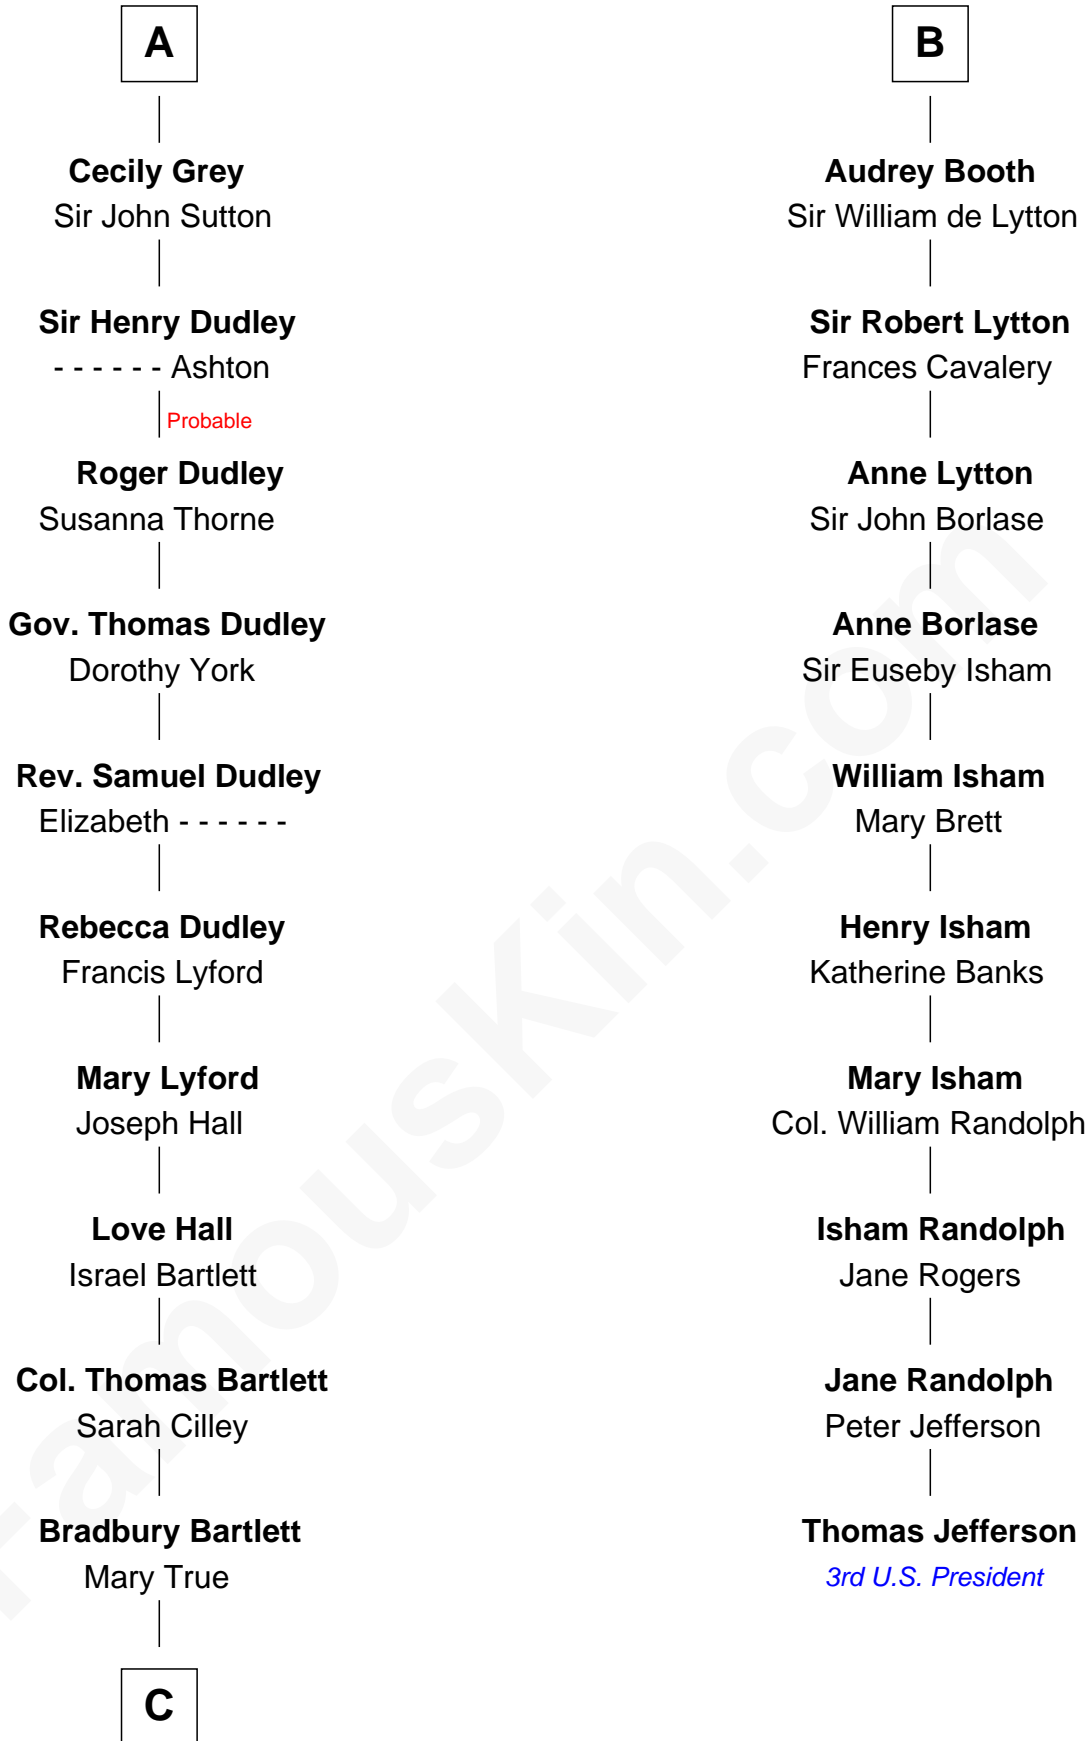

FamousKin.com

Relationship Chart of

Alan Shepard

Mercury and Apollo Astronaut

16th cousin 4 times removed of

Thomas Jefferson

3rd U.S. President and Signer of the Declaration of Independence

William de Ros
Maude de Vaux

Sir William de Ros
Margery de Badlesmere

Thomas de Ros
Beatrice de Stafford

Margaret de Ros
Sir Reynold Grey

Margaret Grey
Sir William Bonville

William Bonville
Elizabeth Harington

William Bonville
Katherine Neville

Cecily Bonville
Thomas Grey

A

Agnes de Ros
Pain de Tibetot

Sir John de Tibetot
Margaret de Badlesmere

Sir Robert de Tibetot
Margaret Deincourt

Elizabeth de Tibetot
Sir Philip le Despencer

Margery Despencer
Sir Roger Wentworth

Margaret Wentworth
Sir William Hopton

Margaret Hopton
Sir Philip Booth

B

C

—
Thomas Bradbury Bartlett
Victoria Elizabeth Williams Cilley

—
Annie Elizabeth Bartlett
Frederick Johnson Shepard

—
Alan Bartlett Shepard
Pauline Renza Emerson