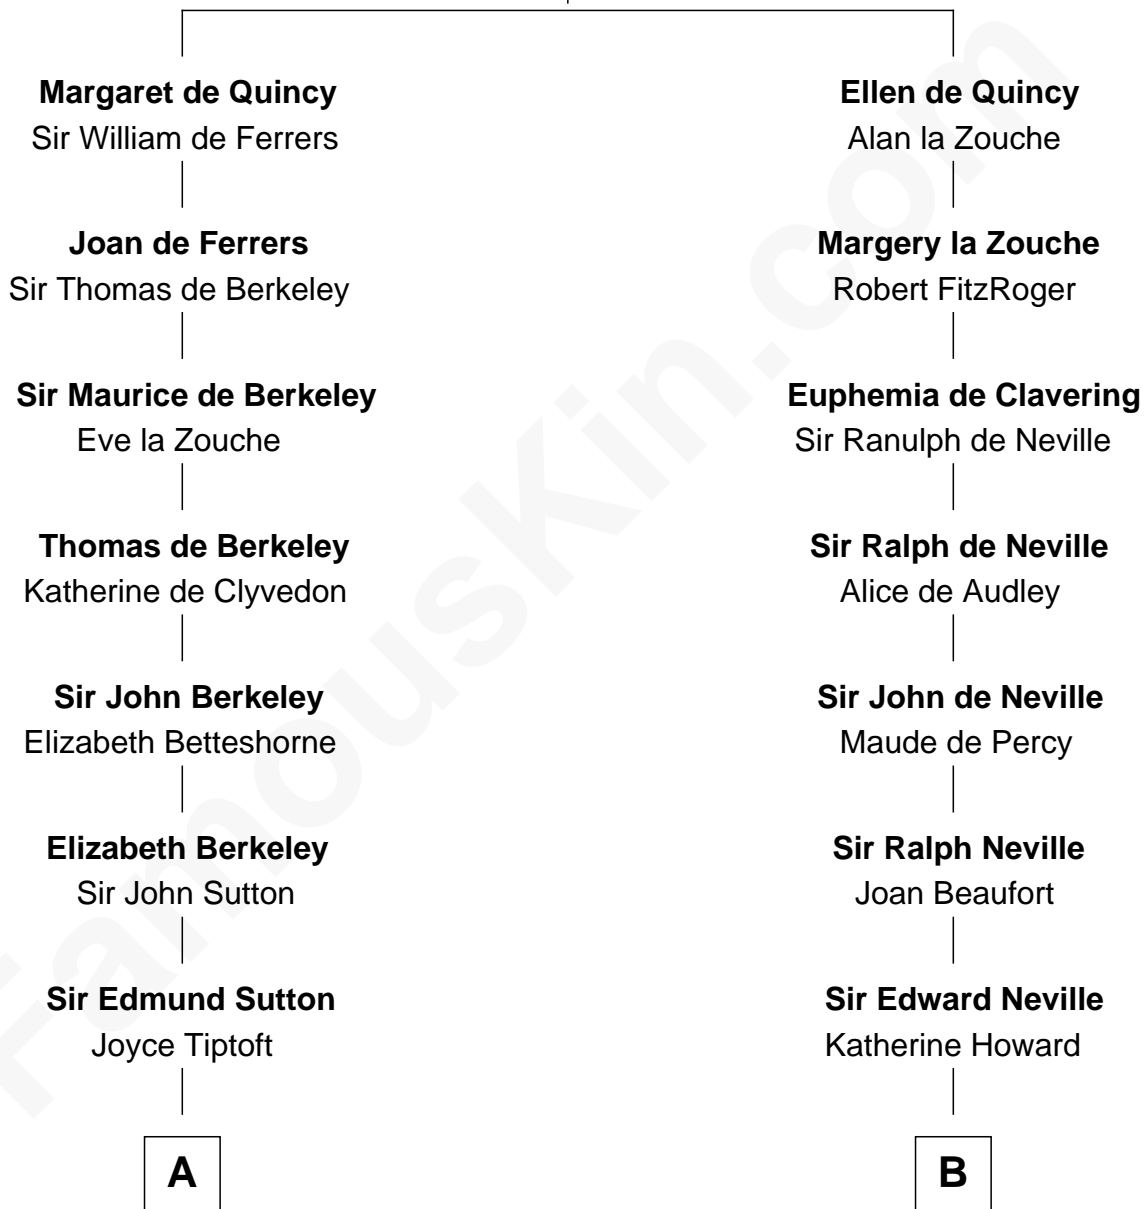

FamousKin.com

Relationship Chart of

Alan Shepard

Mercury and Apollo Astronaut

17th cousin 4 times removed of

Thomas Jefferson

3rd U.S. President and Signer of the Declaration of Independence

Sir Roger de Quincy
Helen of Galloway

C

—
Bradbury Bartlett

Mary True

—
Thomas Bradbury Bartlett

Victoria Elizabeth Williams Cilley

—
Annie Elizabeth Bartlett

Frederick Johnson Shepard

—
Alan Bartlett Shepard

Pauline Renza Emerson

—
Alan Shepard

Mercury and Apollo Astronaut

FamousKin.com