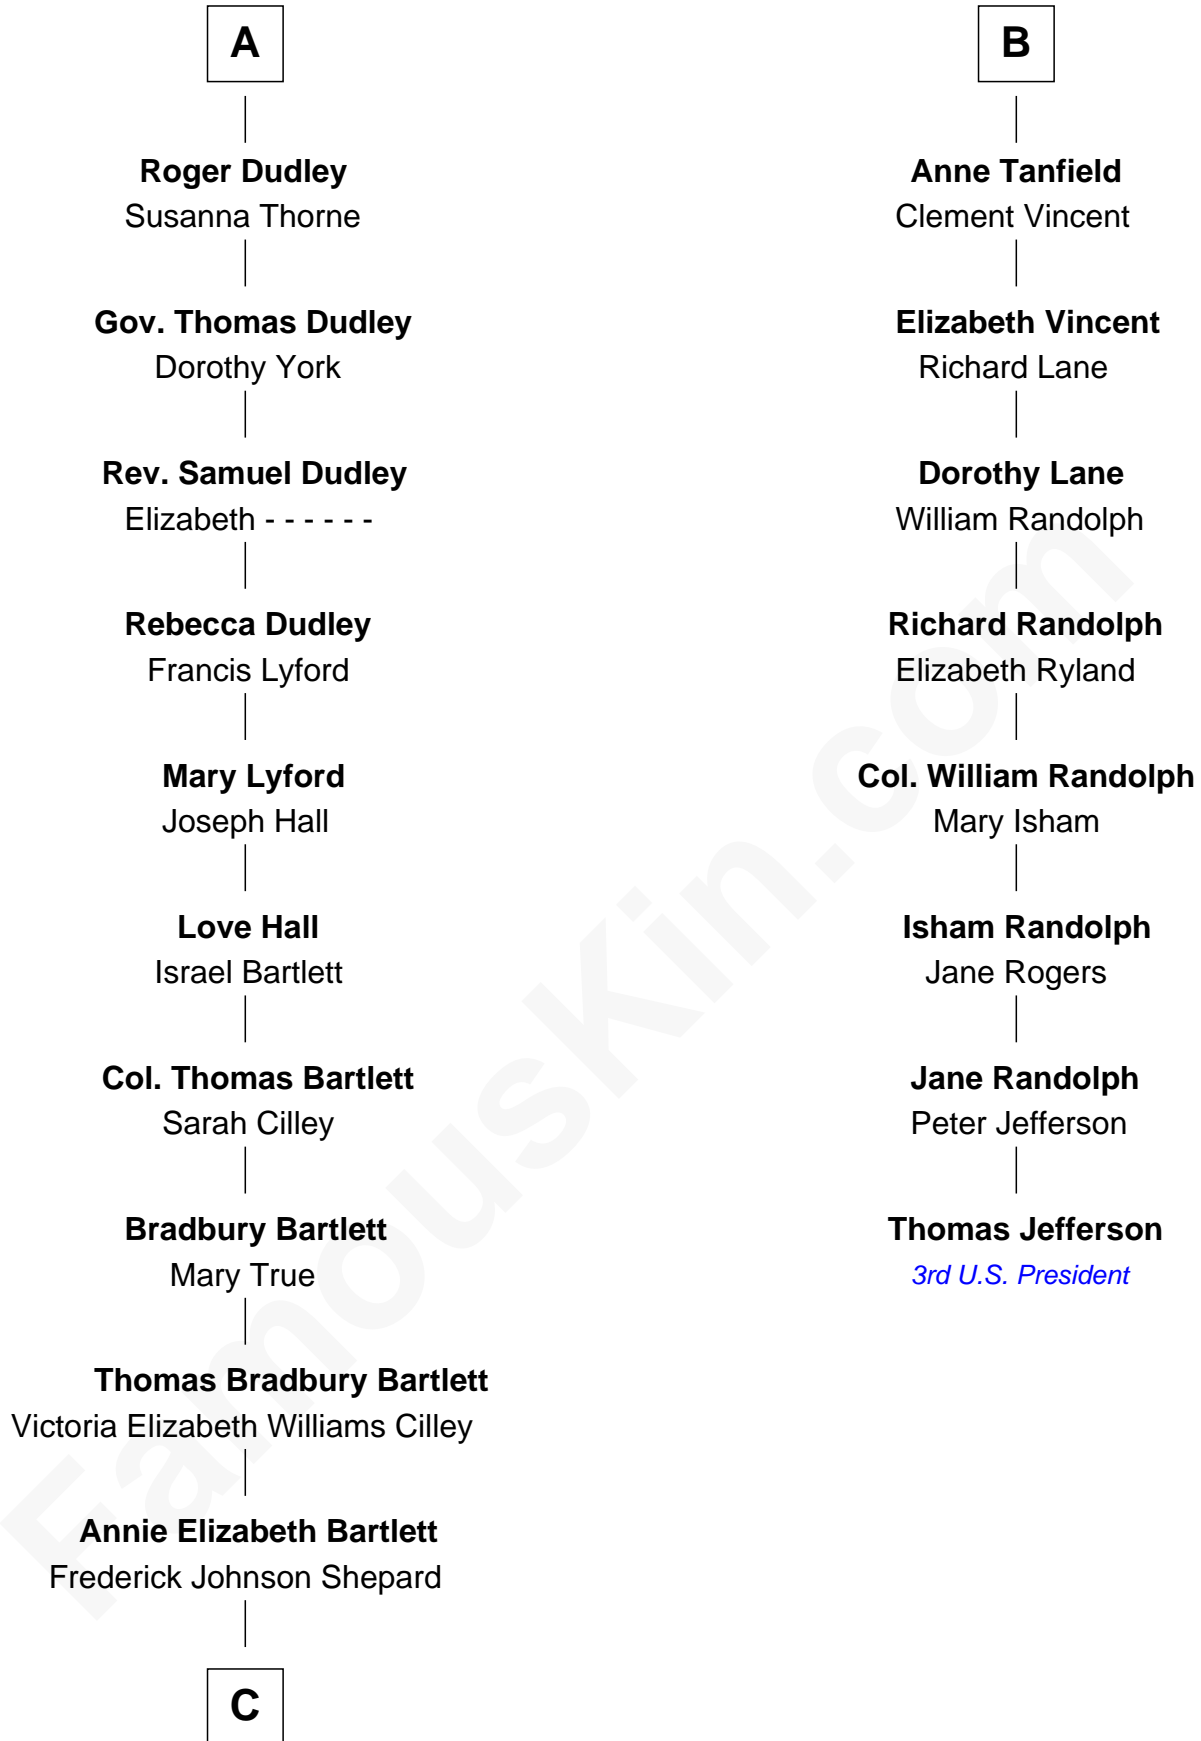

FamousKin.com Relationship Chart of

Alan Shepard

Mercury and Apollo Astronaut

14th cousin 4 times removed of

Thomas Jefferson

3rd U.S. President and Signer of the Declaration of Independence

C

—
Alan Bartlett Shepard
Pauline Renza Emerson

—
Alan Shepard
Mercury and Apollo Astronaut

FamousKin.com