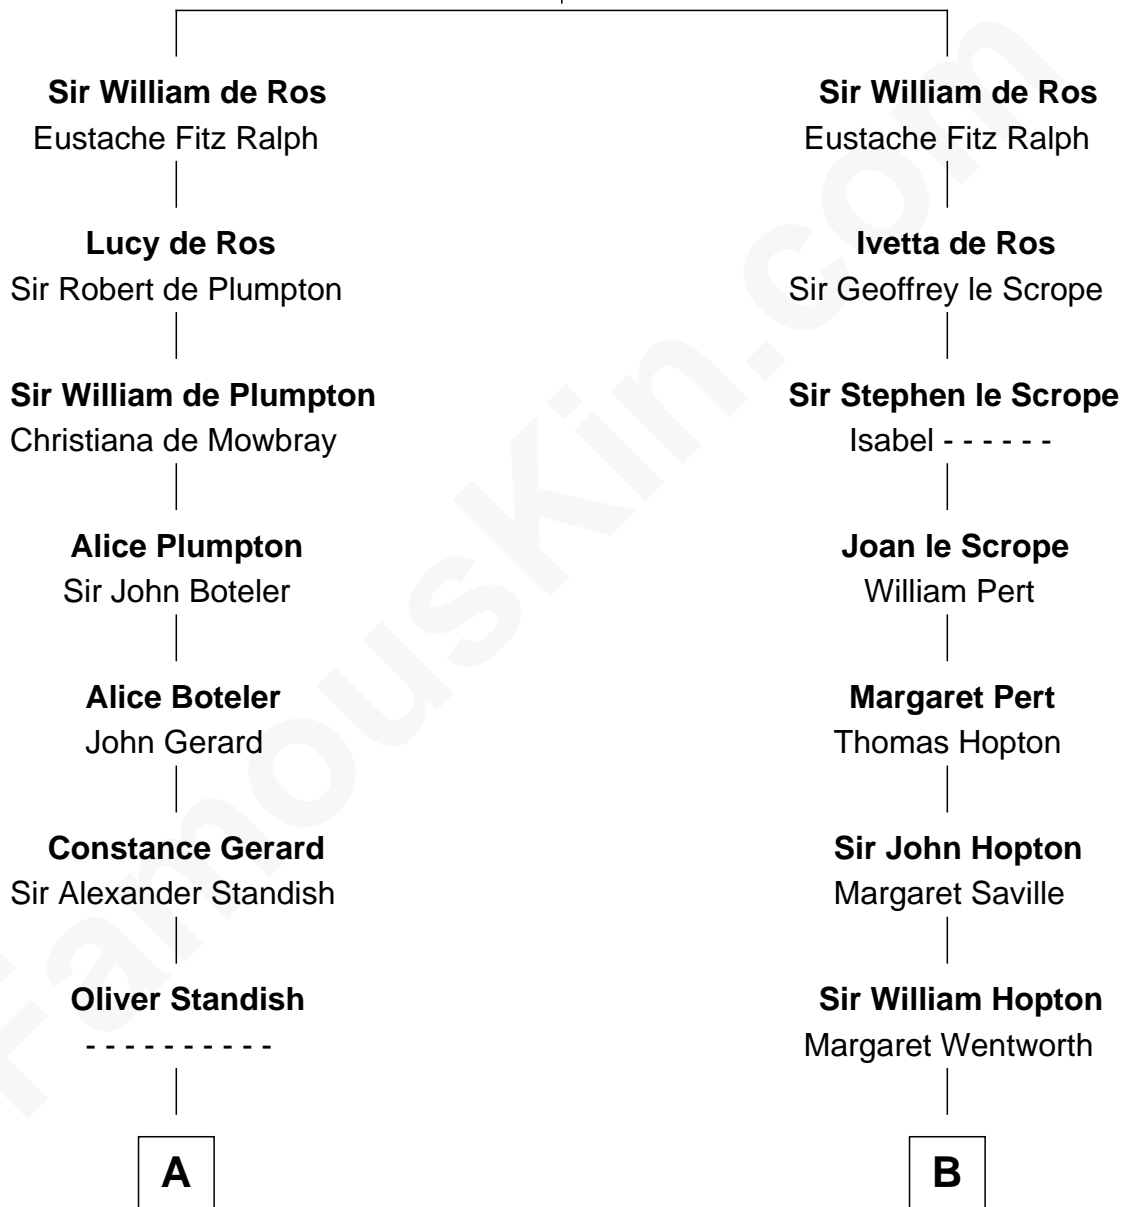

## Relationship Chart of

### Alan Shepard

*Mercury and Apollo Astronaut*

17th cousin 4 times removed of

### Thomas Jefferson

*3rd U.S. President and Signer of the Declaration of Independence*

**Sir William de Ros**

Lucy FitzPiers

**C**

Abraham Emerson

Mary Benley Eaton

Charles Stillman Emerson