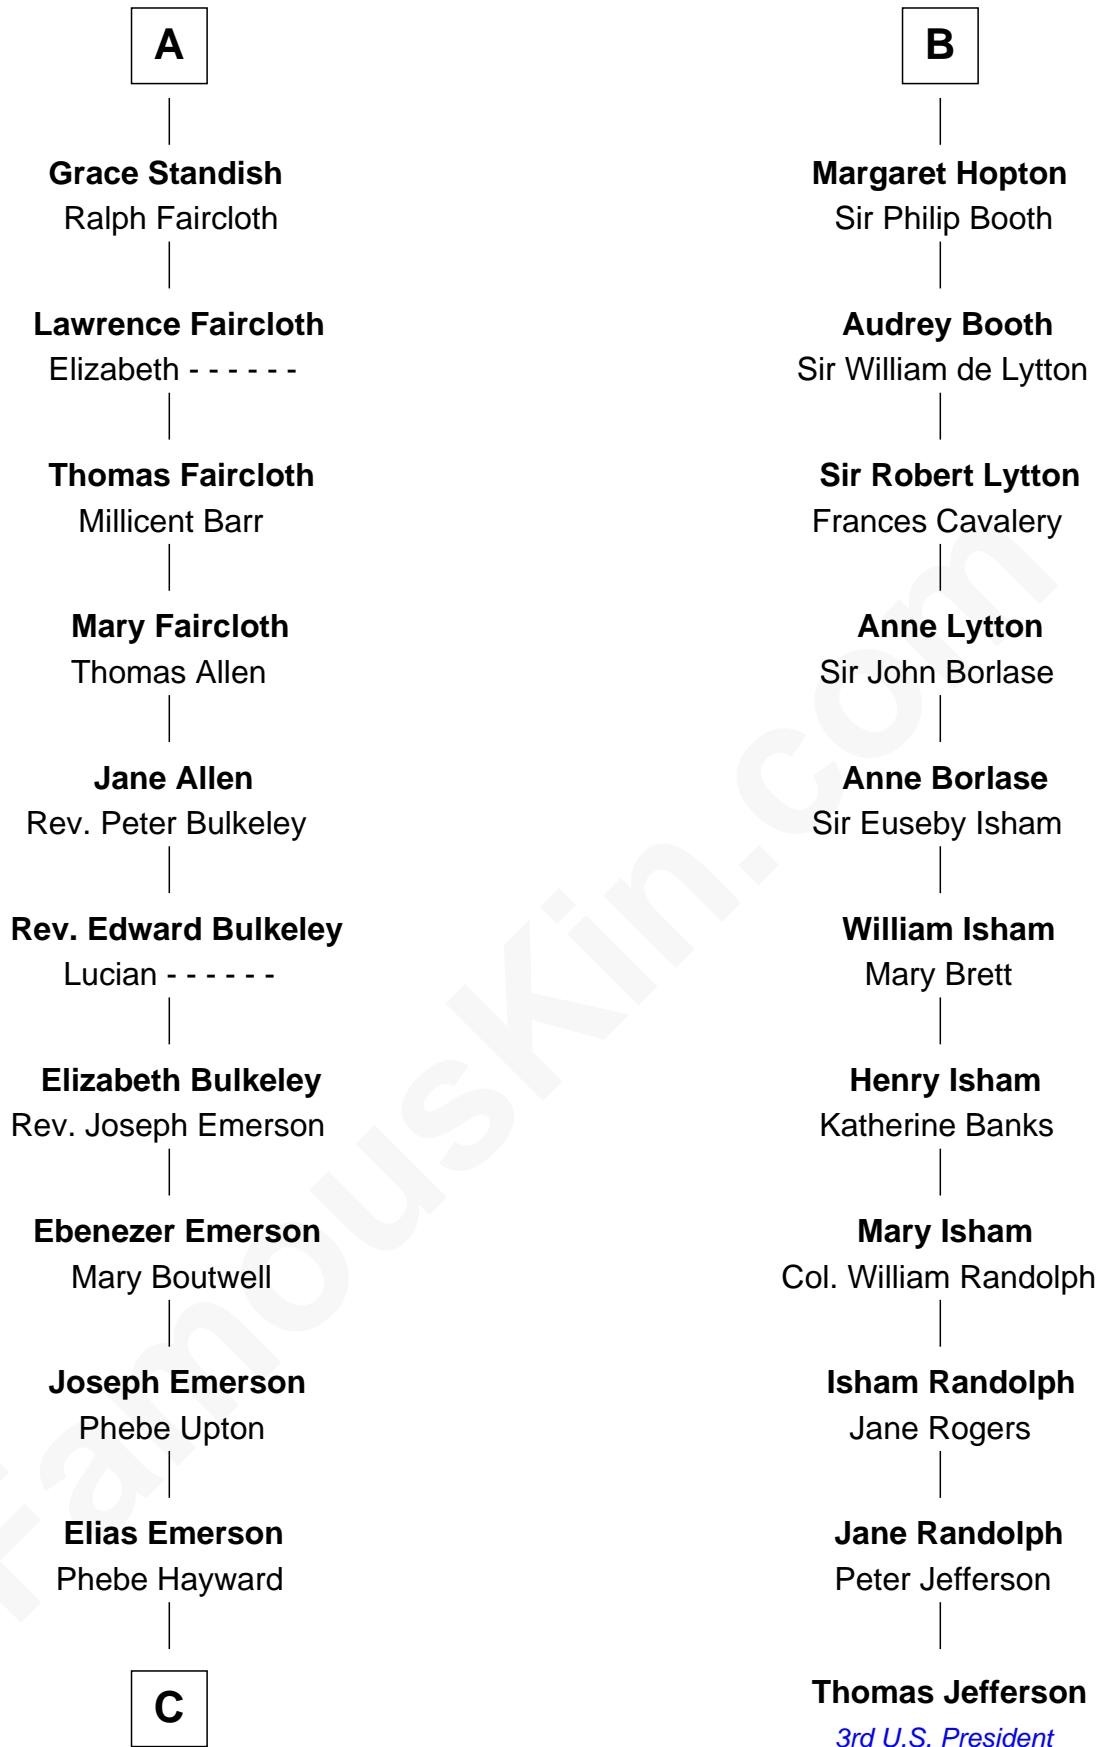

## Relationship Chart of

### Alan Shepard

*Mercury and Apollo Astronaut*

17th cousin 4 times removed of

### Thomas Jefferson

*3rd U.S. President and Signer of the Declaration of Independence*

**Sir William de Ros**

Lucy FitzPiers

**C**

Abraham Emerson

Mary Benley Eaton

Charles Stillman Emerson

Hannah Maria Emmons

Charles Stillman Emerson

Belle Winslow

Pauline Renza Emerson

Alan Bartlett Shepard

**Alan Shepard**

*Mercury and Apollo Astronaut*

FamousKin.com