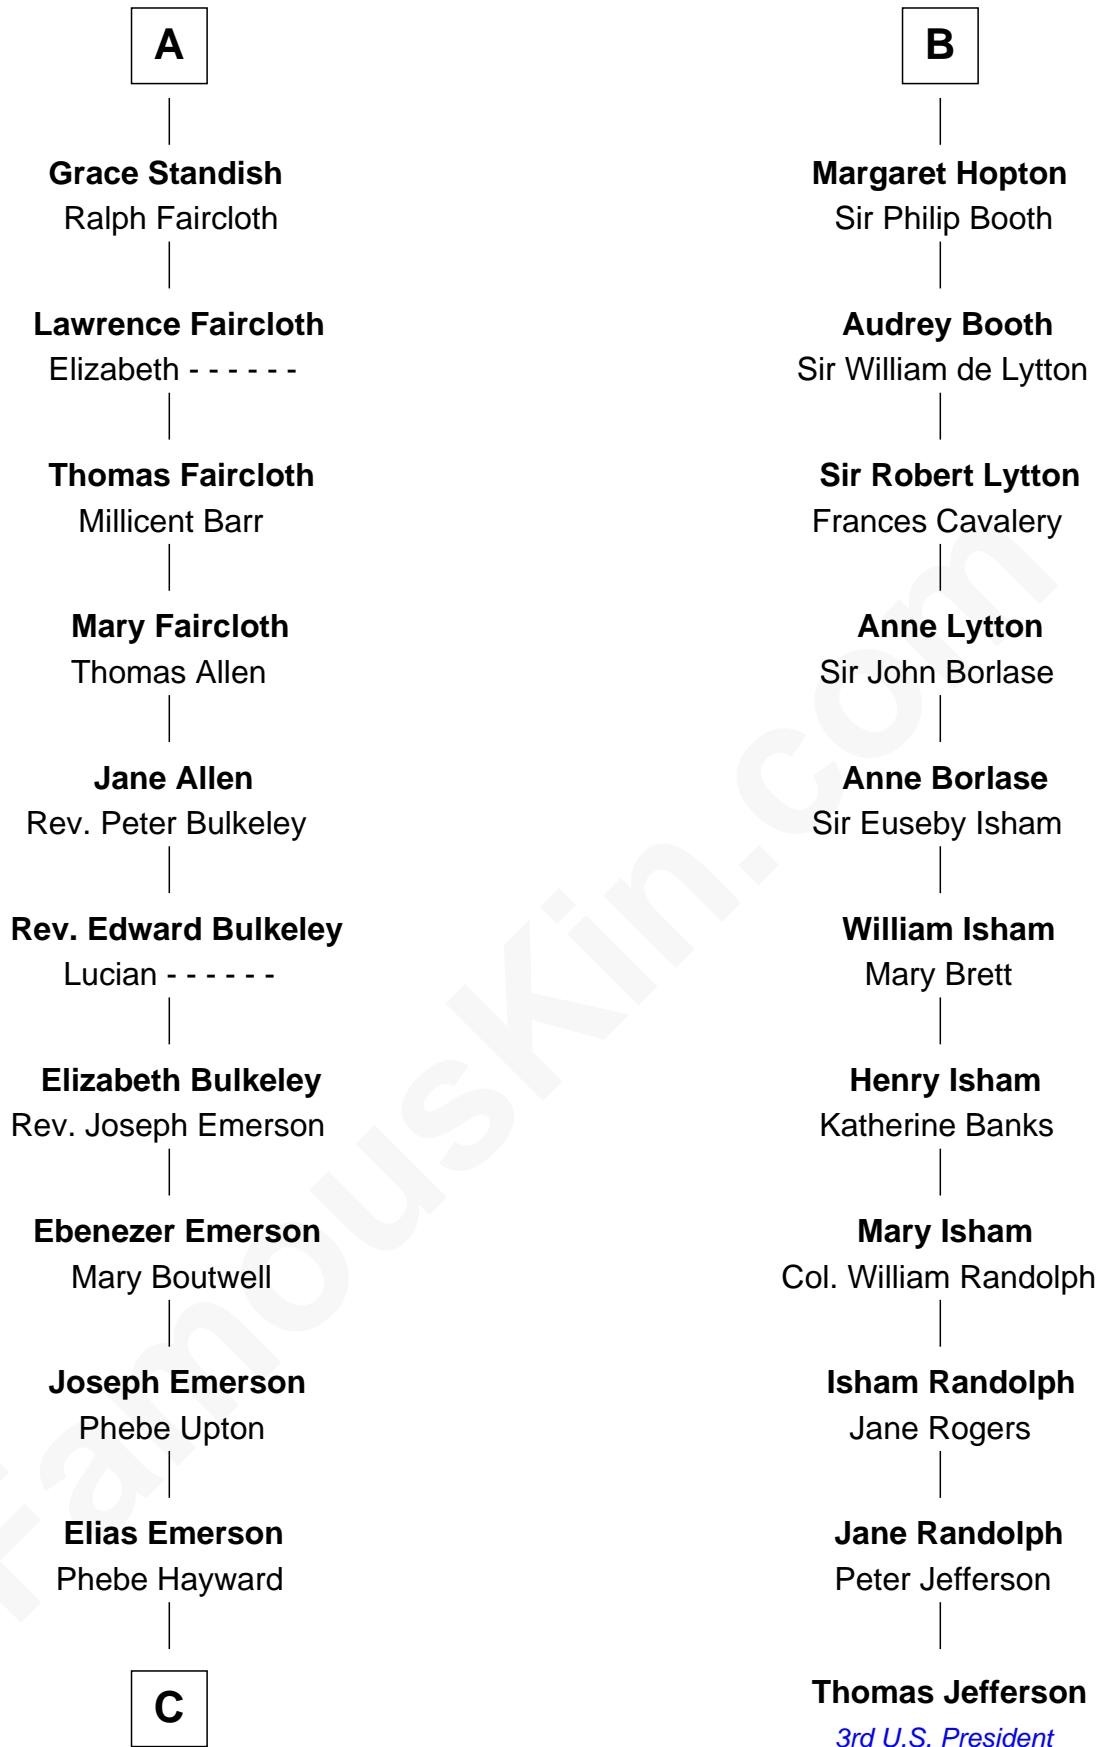

## Relationship Chart of

### Alan Shepard

*Mercury and Apollo Astronaut*

17th cousin 4 times removed of

### Thomas Jefferson

*3rd U.S. President and Signer of the Declaration of Independence*

Ralph FitzHugh

**C**

Abraham Emerson

Mary Benley Eaton

Charles Stillman Emerson

Hannah Maria Emmons