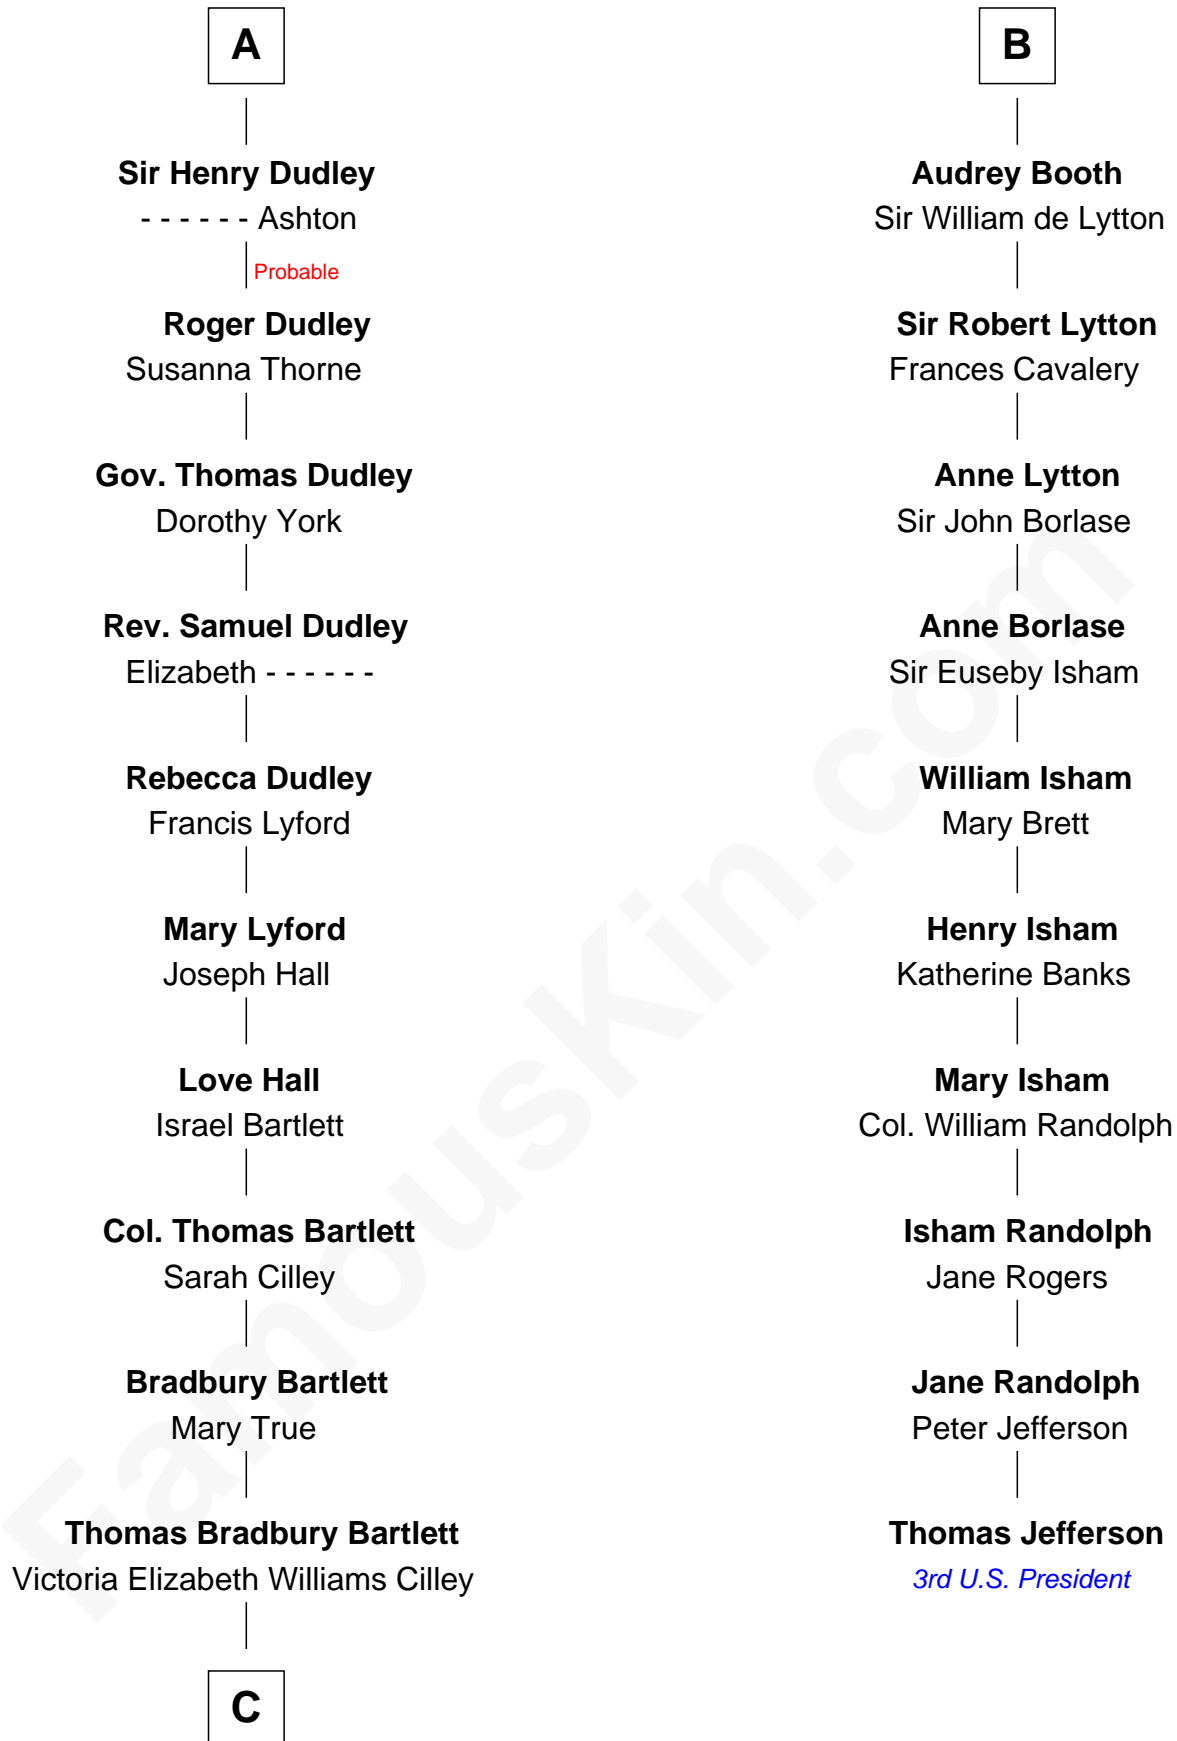

**FamousKin.com**  
**Relationship Chart of**  
**Alan Shepard**

*Mercury and Apollo Astronaut*

**16th cousin 3 times removed of**

**Thomas Jefferson**

*3rd U.S. President and Signer of the Declaration of Independence*

**Sir Edmund Sutton**  
 Joyce Tiptoft

**Sir Edward Sutton**  
 Cecily Willoughby

**Sir John Sutton**  
 Cecily Grey

**A**

**Sir William la Zouche**  
 Maud Lovel

**Milicent la Zouche**  
 Sir William Deincourt

**Margaret Deincourt**  
 Sir Robert de Tibetot

**Elizabeth de Tibetot**  
 Sir Philip le Despencer

**Margery Despencer**  
 Sir Roger Wentworth

**Margaret Wentworth**  
 Sir William Hopton

**Margaret Hopton**  
 Sir Philip Booth

**B**

**C**

—  
**Annie Elizabeth Bartlett**  
Frederick Johnson Shepard

—  
**Alan Bartlett Shepard**  
Pauline Renza Emerson

—  
**Alan Shepard**  
*Mercury and Apollo Astronaut*

FamousKin.com