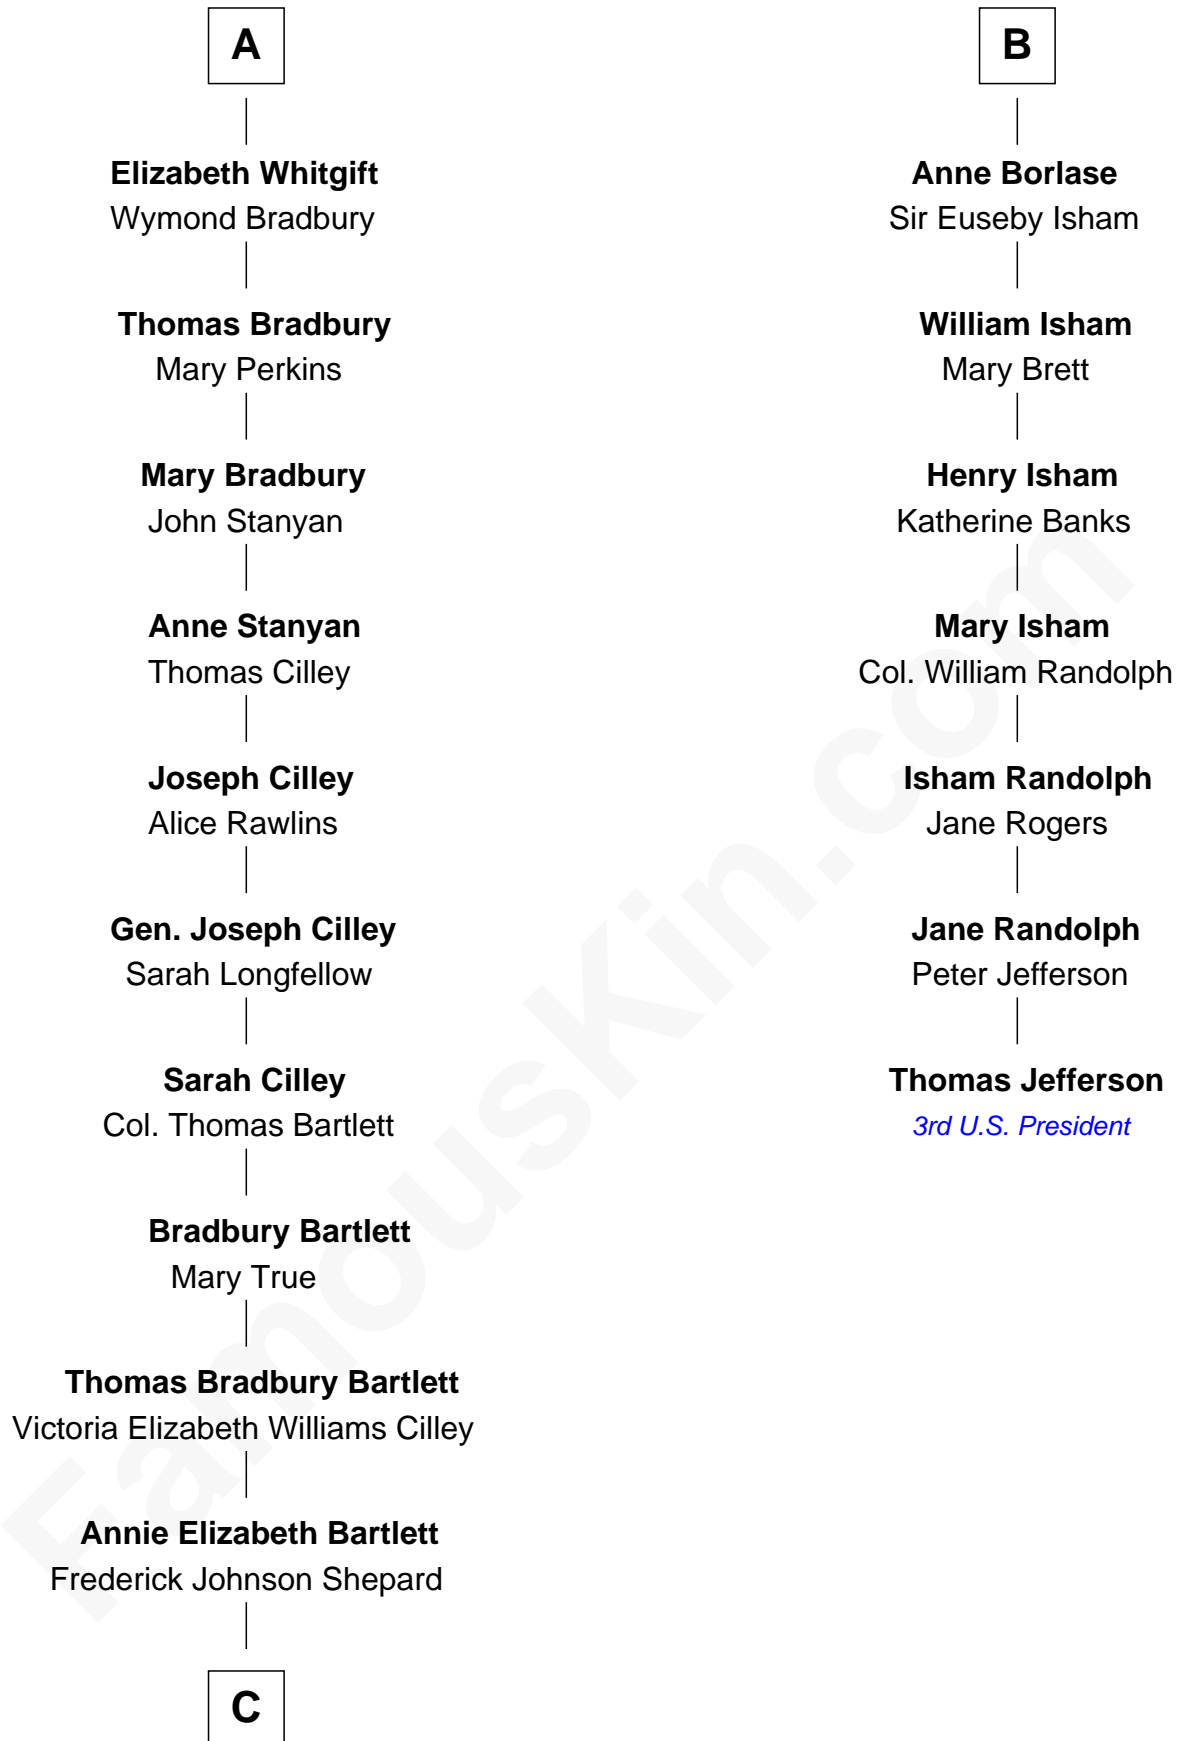

FamousKin.com

Relationship Chart of

Alan Shepard

Mercury and Apollo Astronaut

13th cousin 5 times removed of

Thomas Jefferson

3rd U.S. President and Signer of the Declaration of Independence

C

—
Alan Bartlett Shepard
Pauline Renza Emerson

—
Alan Shepard
Mercury and Apollo Astronaut

FamousKin.com