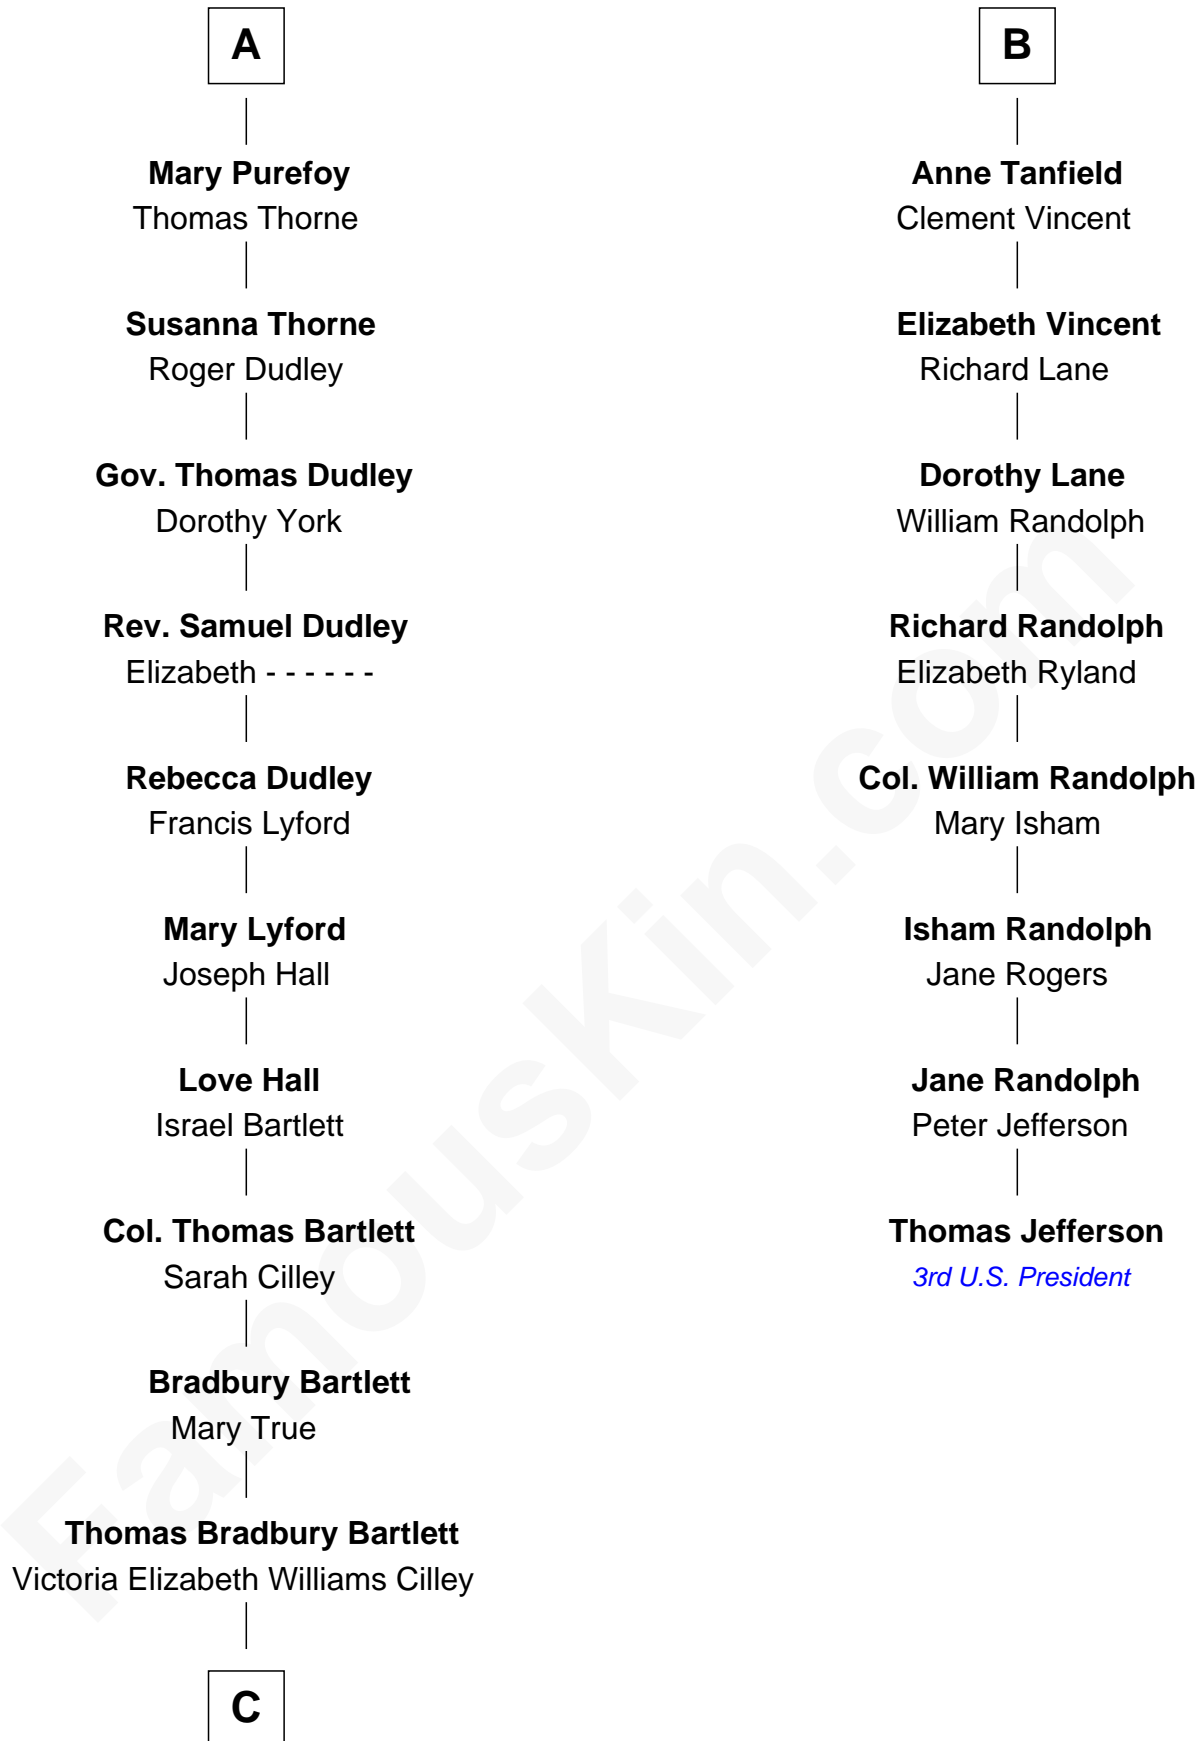

FamousKin.com
Relationship Chart of
Alan Shepard

Mercury and Apollo Astronaut

14th cousin 5 times removed of

Thomas Jefferson

3rd U.S. President and Signer of the Declaration of Independence

Sir John Howard

Alice de Bois

Joan Howard
Sir Peter de Brewes

Beatrice Brewes
Sir Hugh Shirley

Sir Ralph Shirley
Joan Basset

Beatrice Shirley
John Brome

Isabel Brome
John Denton

Alice Denton
Nicholas Purefoy

Edward Purefoy
Anne Fettiplace

A

Sir Robert Howard
Margaret de Scales

Sir John Howard
Alice Tendring

Sir Robert Howard
Margaret Mowbray

Katherine Howard
Sir Edward Neville

Catherine Neville
Robert Tanfield

William Tanfield
Elizabeth Stavely

Frances Tanfield
Bridget Cave

B

C

—
Annie Elizabeth Bartlett
Frederick Johnson Shepard

—
Alan Bartlett Shepard
Pauline Renza Emerson

—
Alan Shepard
Mercury and Apollo Astronaut

FamousKin.com