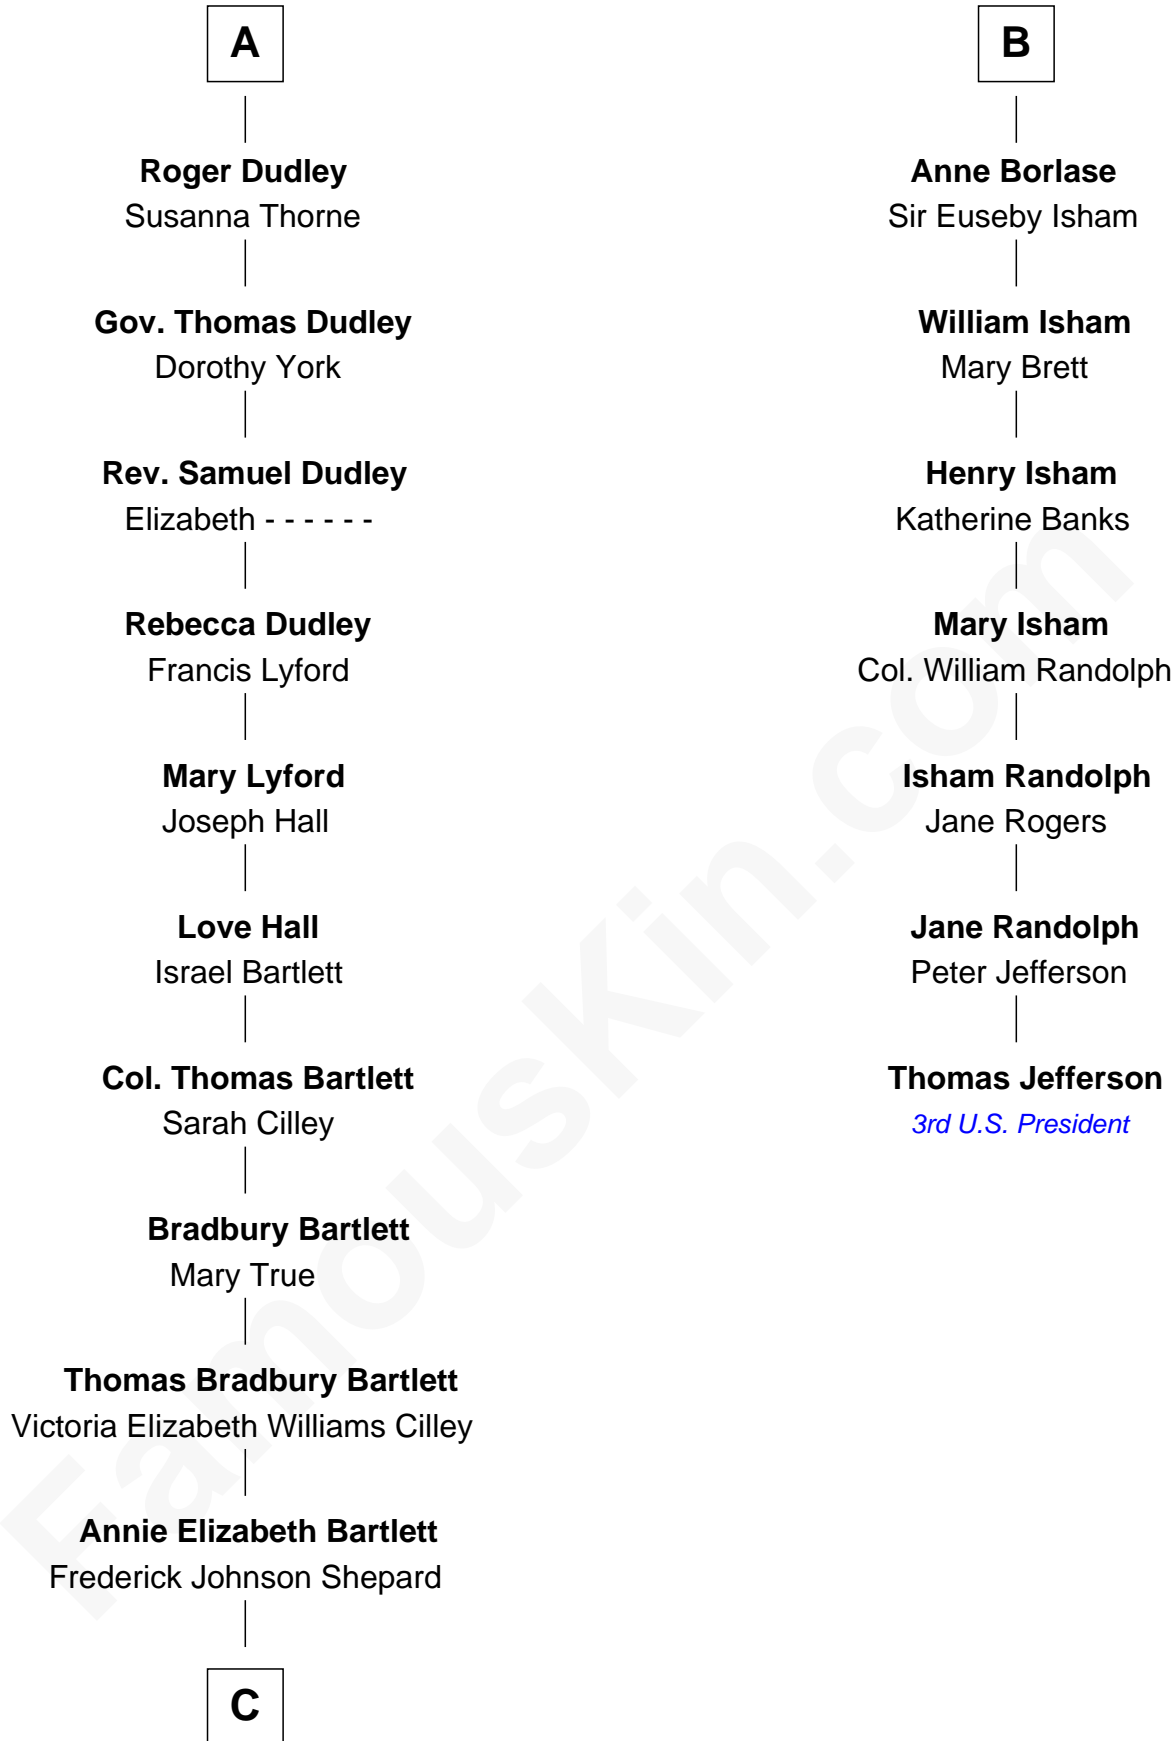

FamousKin.com

Relationship Chart of

Alan Shepard

Mercury and Apollo Astronaut

13th cousin 5 times removed of

Thomas Jefferson

3rd U.S. President and Signer of the Declaration of Independence

Sir Philip le Despencer

A

Sir Philip le Despencer

Elizabeth de Tibetot

Margery Despencer

Sir Roger Wentworth

Margaret Wentworth

Sir William Hopton

Margaret Hopton

Sir Philip Booth

Audrey Booth

Sir William de Lytton

Sir Robert Lytton

Frances Cavalery

Anne Lytton

Sir John Borlase

B

C

—
Alan Bartlett Shepard
Pauline Renza Emerson

—
Alan Shepard
Mercury and Apollo Astronaut

FamousKin.com