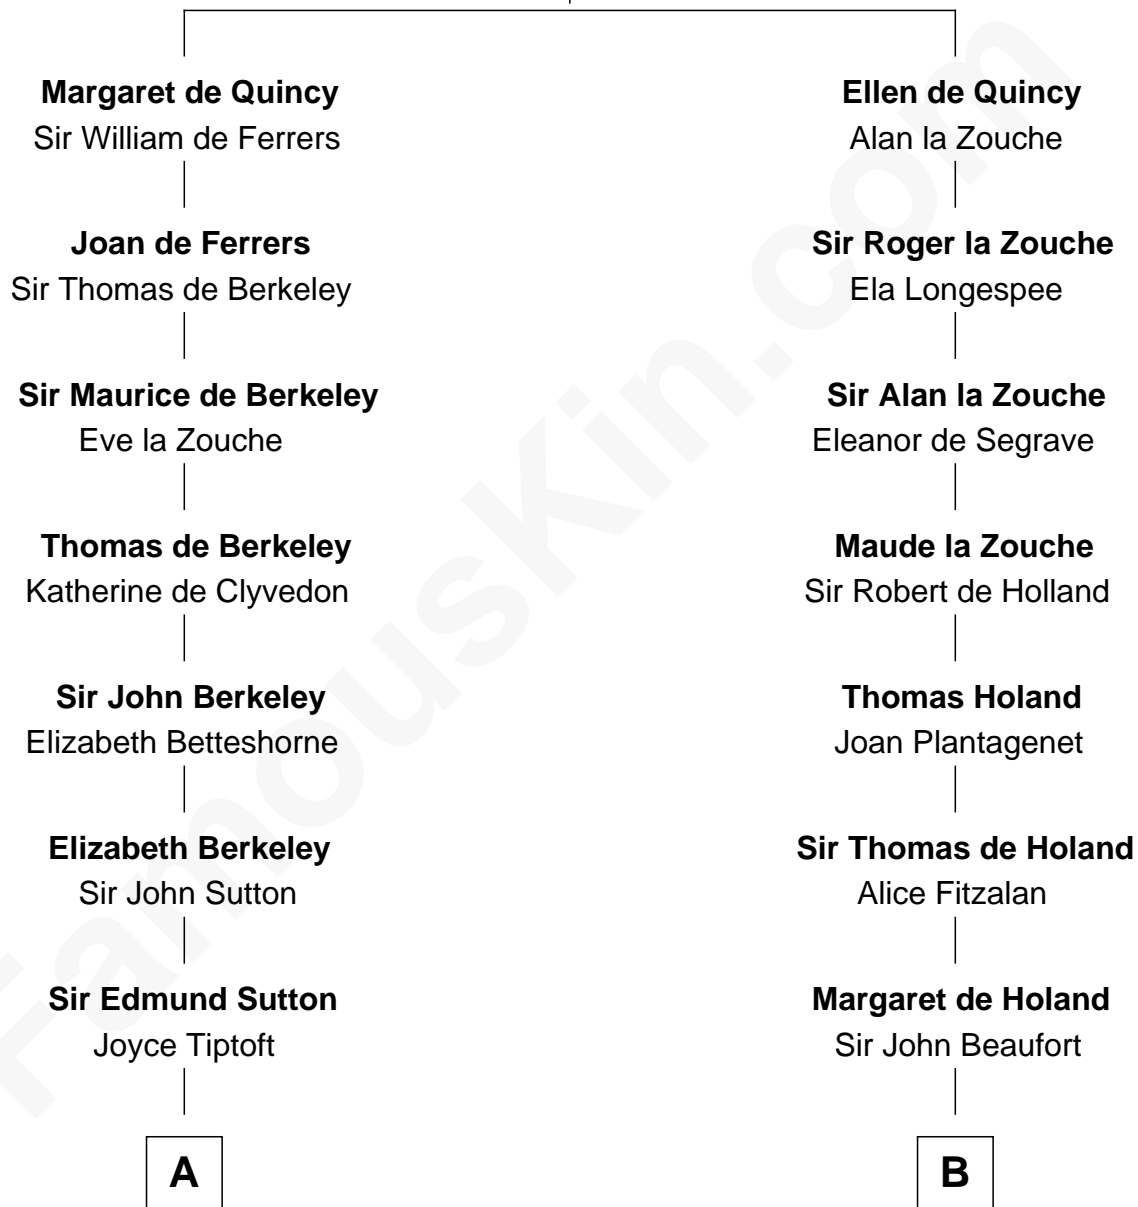

FamousKin.com

Relationship Chart of

Alan Shepard

Mercury and Apollo Astronaut

20th cousin 1 time removed of

Alexander Hamilton

1st U.S. Secretary of the Treasury

Sir Roger de Quincy
Helen of Galloway

C

Bradbury Bartlett

Mary True

Thomas Bradbury Bartlett

Victoria Elizabeth Williams Cilley

Annie Elizabeth Bartlett

Frederick Johnson Shepard

Alan Bartlett Shepard