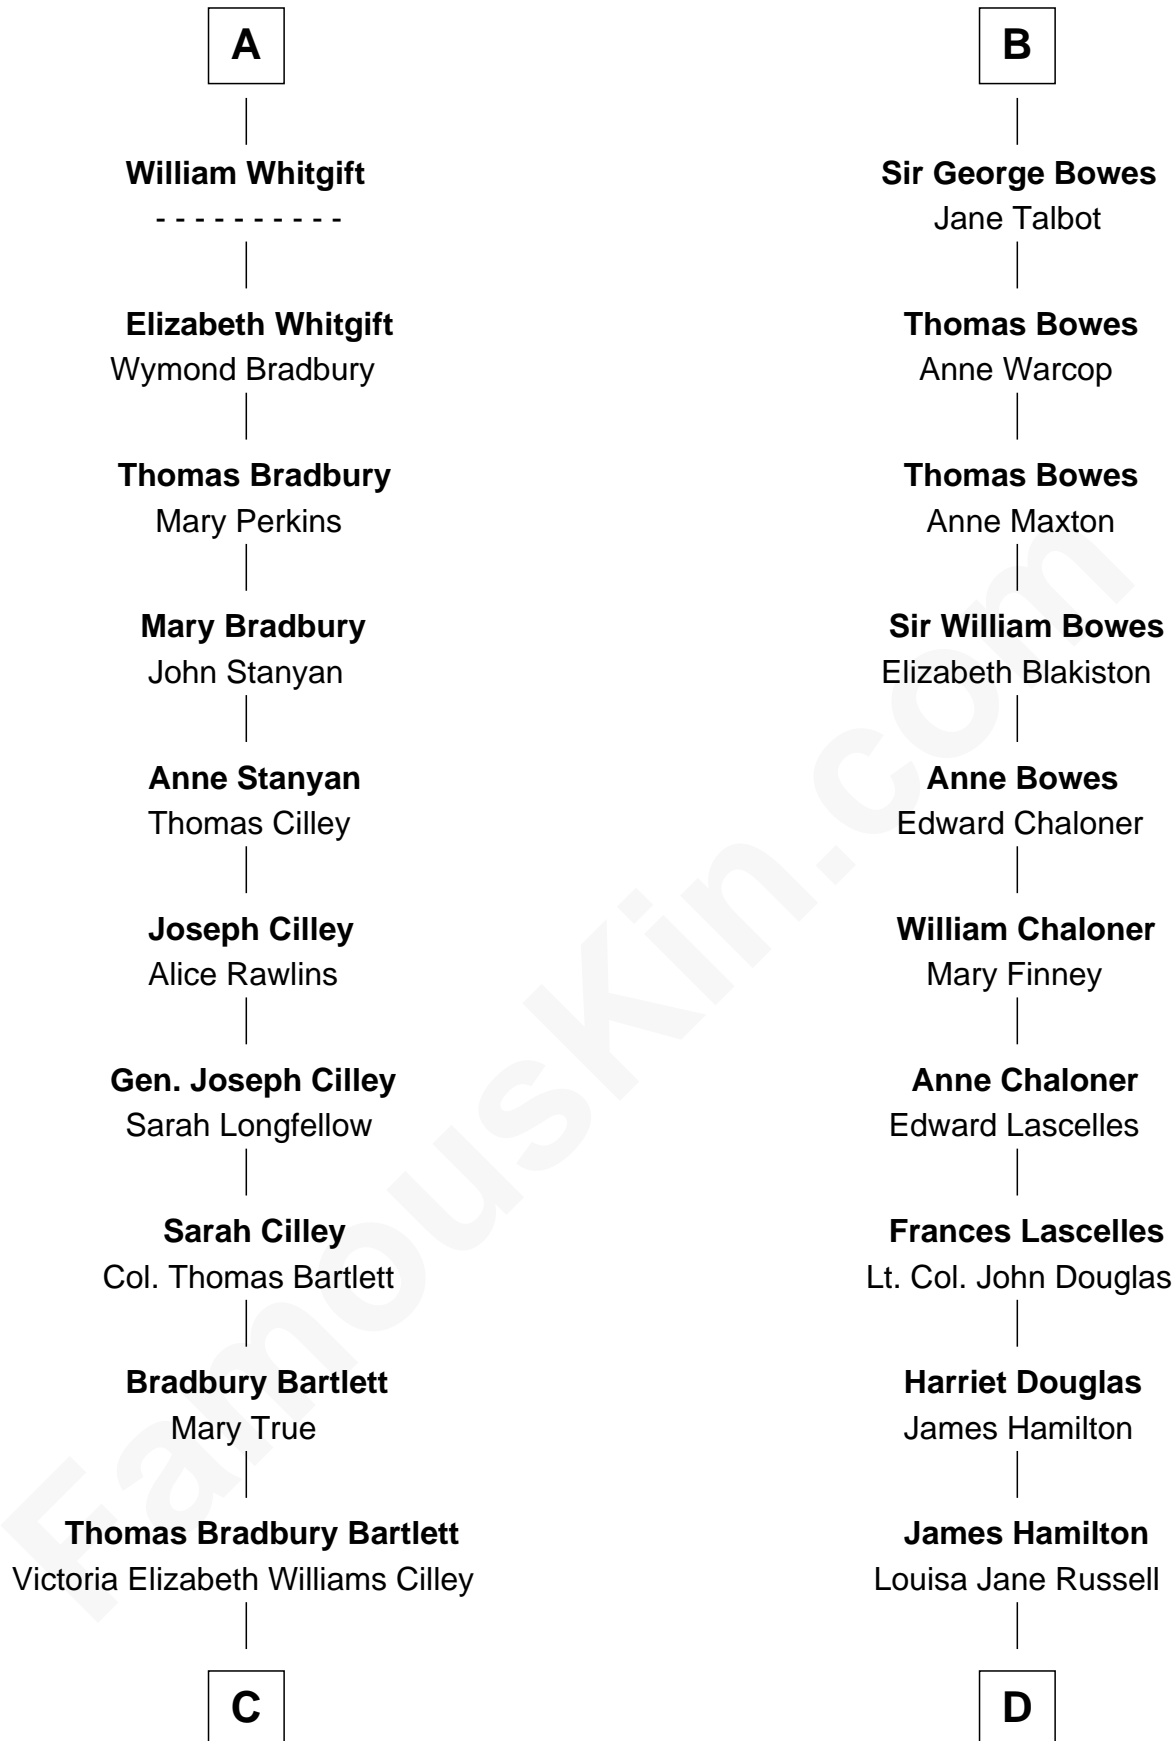

# FamousKin.com Relationship Chart of

**Alan Shepard**

*Mercury and Apollo Astronaut*

19th cousin 2 times removed of

**Princess Diana**

*Princess of Wales*

**Sir William de Aton**

Isabel de Percy

Sir Ralph Eure

**Sir William Eure**

Maud Fitzhugh

**Robert Eure**

Anne Tempest

**Elizabeth Eure**

Sir James Strangeways

**Felice Strangeways**

William Aske

**Roger Aske**

Margery Sedgwick

**Elizabeth Aske**

Richard Bowes

**B**

**C**

**Annie Elizabeth Bartlett**  
Frederick Johnson Shepard

**Alan Bartlett Shepard**  
Pauline Renza Emerson

**Alan Shepard**  
*Mercury and Apollo Astronaut*

**D**

**James Hamilton**  
Mary Anna Curzon-Howe

**James Albert Edward Hamilton**  
Rosalind Cecilia Caroline Bingham