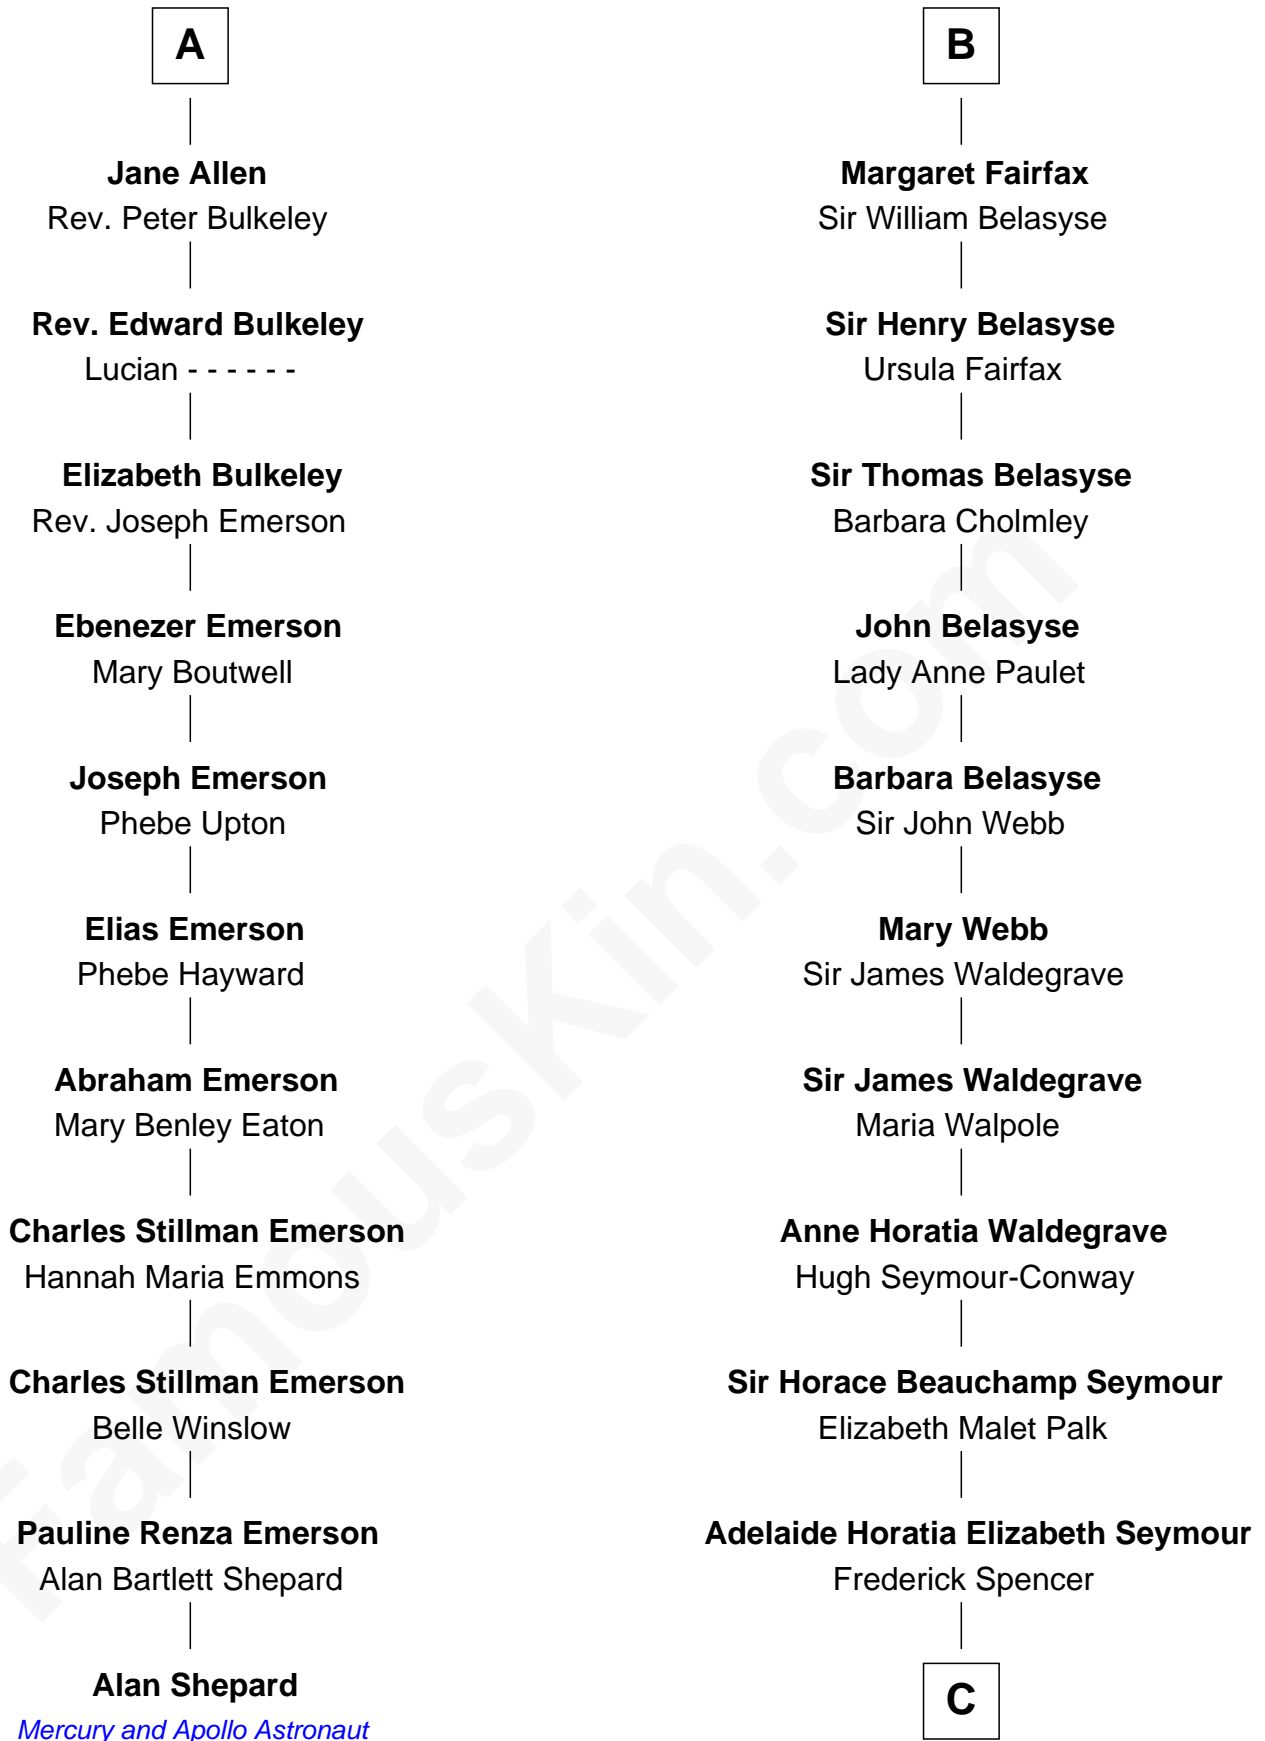

FamousKin.com Relationship Chart of

Alan Shepard

Mercury and Apollo Astronaut

17th cousin 3 times removed of

Princess Diana

Princess of Wales

C

Charles Robert Spencer

Margaret Baring

Albert Edward John Spencer

Cynthia Elinor Beatrix Hamilton

Edward John Spencer

Frances Ruth Burke Roche

Princess Diana

Princess of Wales

FamousKin.com