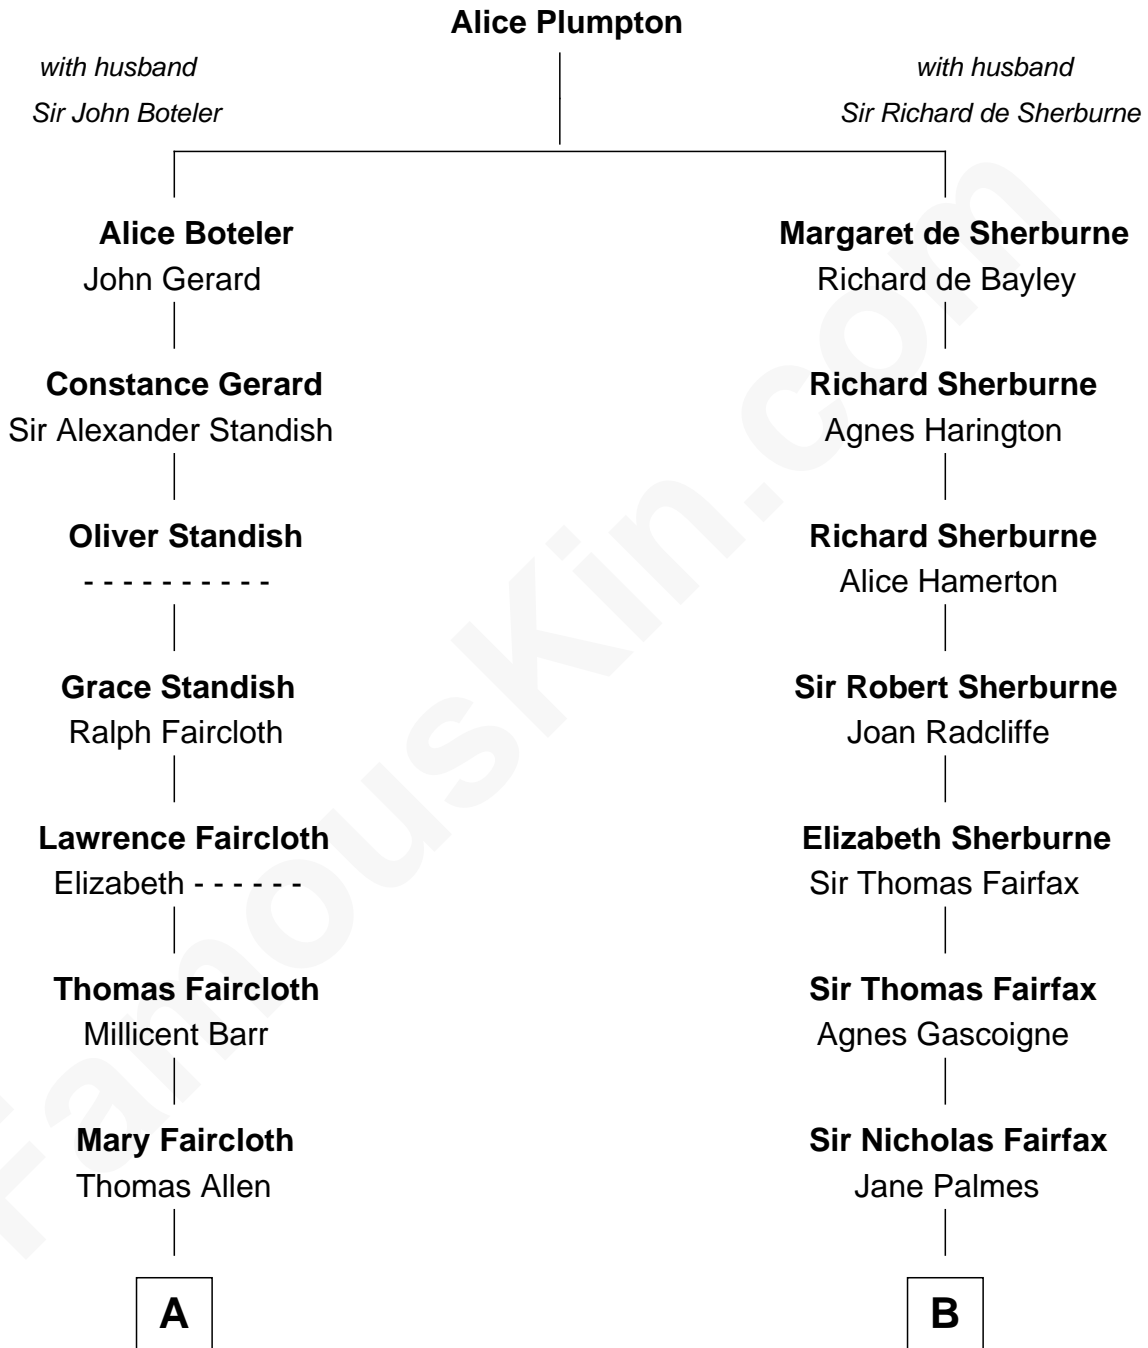

FamousKin.com Relationship Chart of

Alan Shepard

Mercury and Apollo Astronaut

17th cousin 3 times removed of

Princess Diana

Princess of Wales

C

Charles Robert Spencer

Margaret Baring

Albert Edward John Spencer

Cynthia Elinor Beatrix Hamilton

Edward John Spencer

Frances Ruth Burke Roche

Princess Diana

Princess of Wales

FamousKin.com