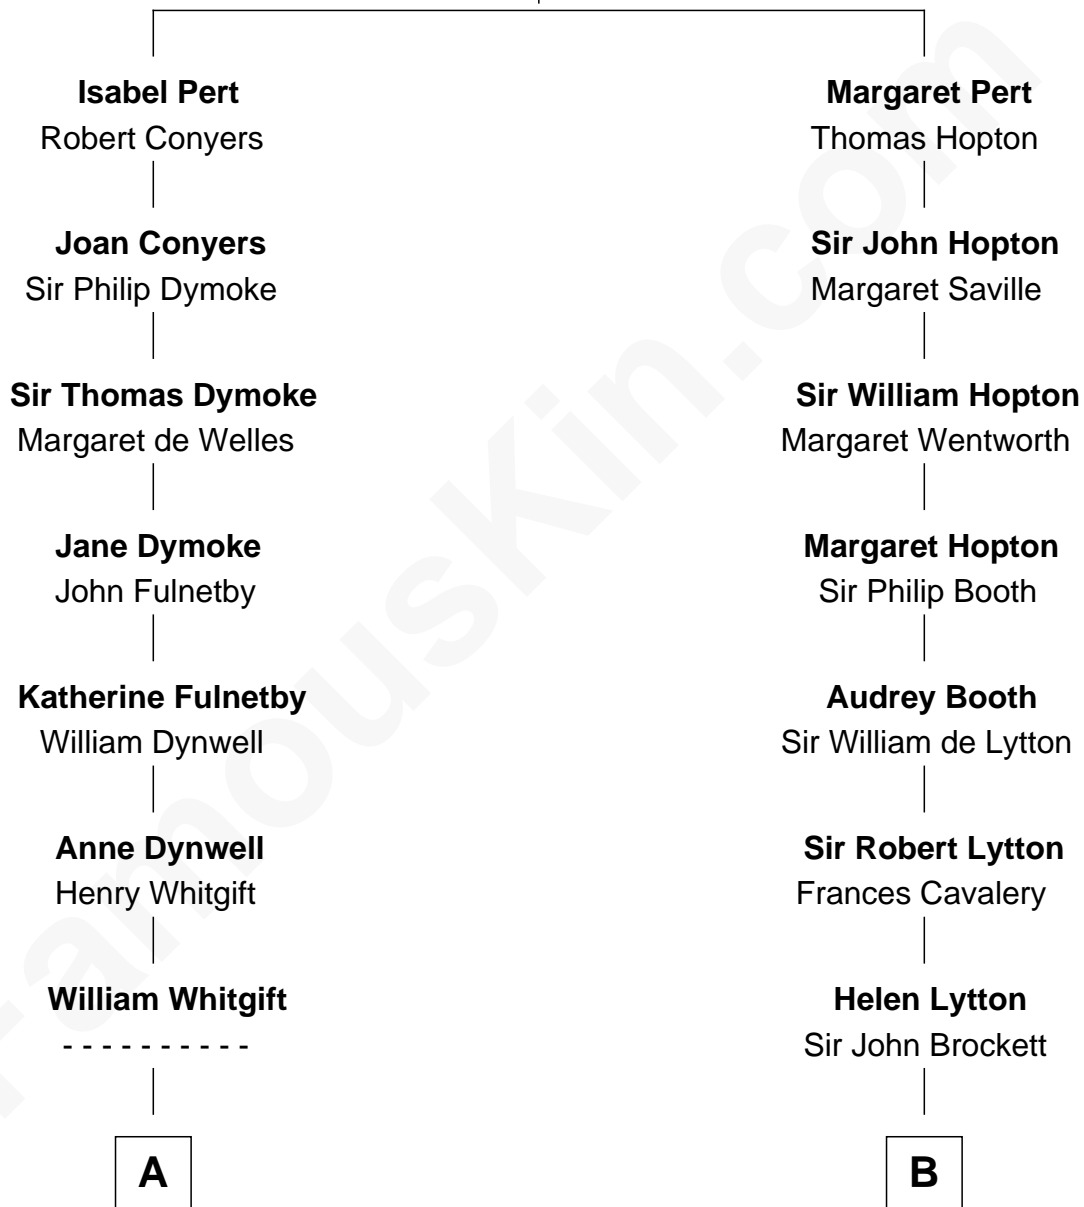

FamousKin.com Relationship Chart of

Alan Shepard

Mercury and Apollo Astronaut

18th cousin 1 time removed of

Princess Diana

Princess of Wales

William Pert
Joan le Scrope

C

Alan Bartlett Shepard
Pauline Renza Emerson

Alan Shepard
Mercury and Apollo Astronaut

D

Albert Edward John Spencer
Cynthia Elinor Beatrix Hamilton

Edward John Spencer
Frances Ruth Burke Roche

Princess Diana
Princess of Wales