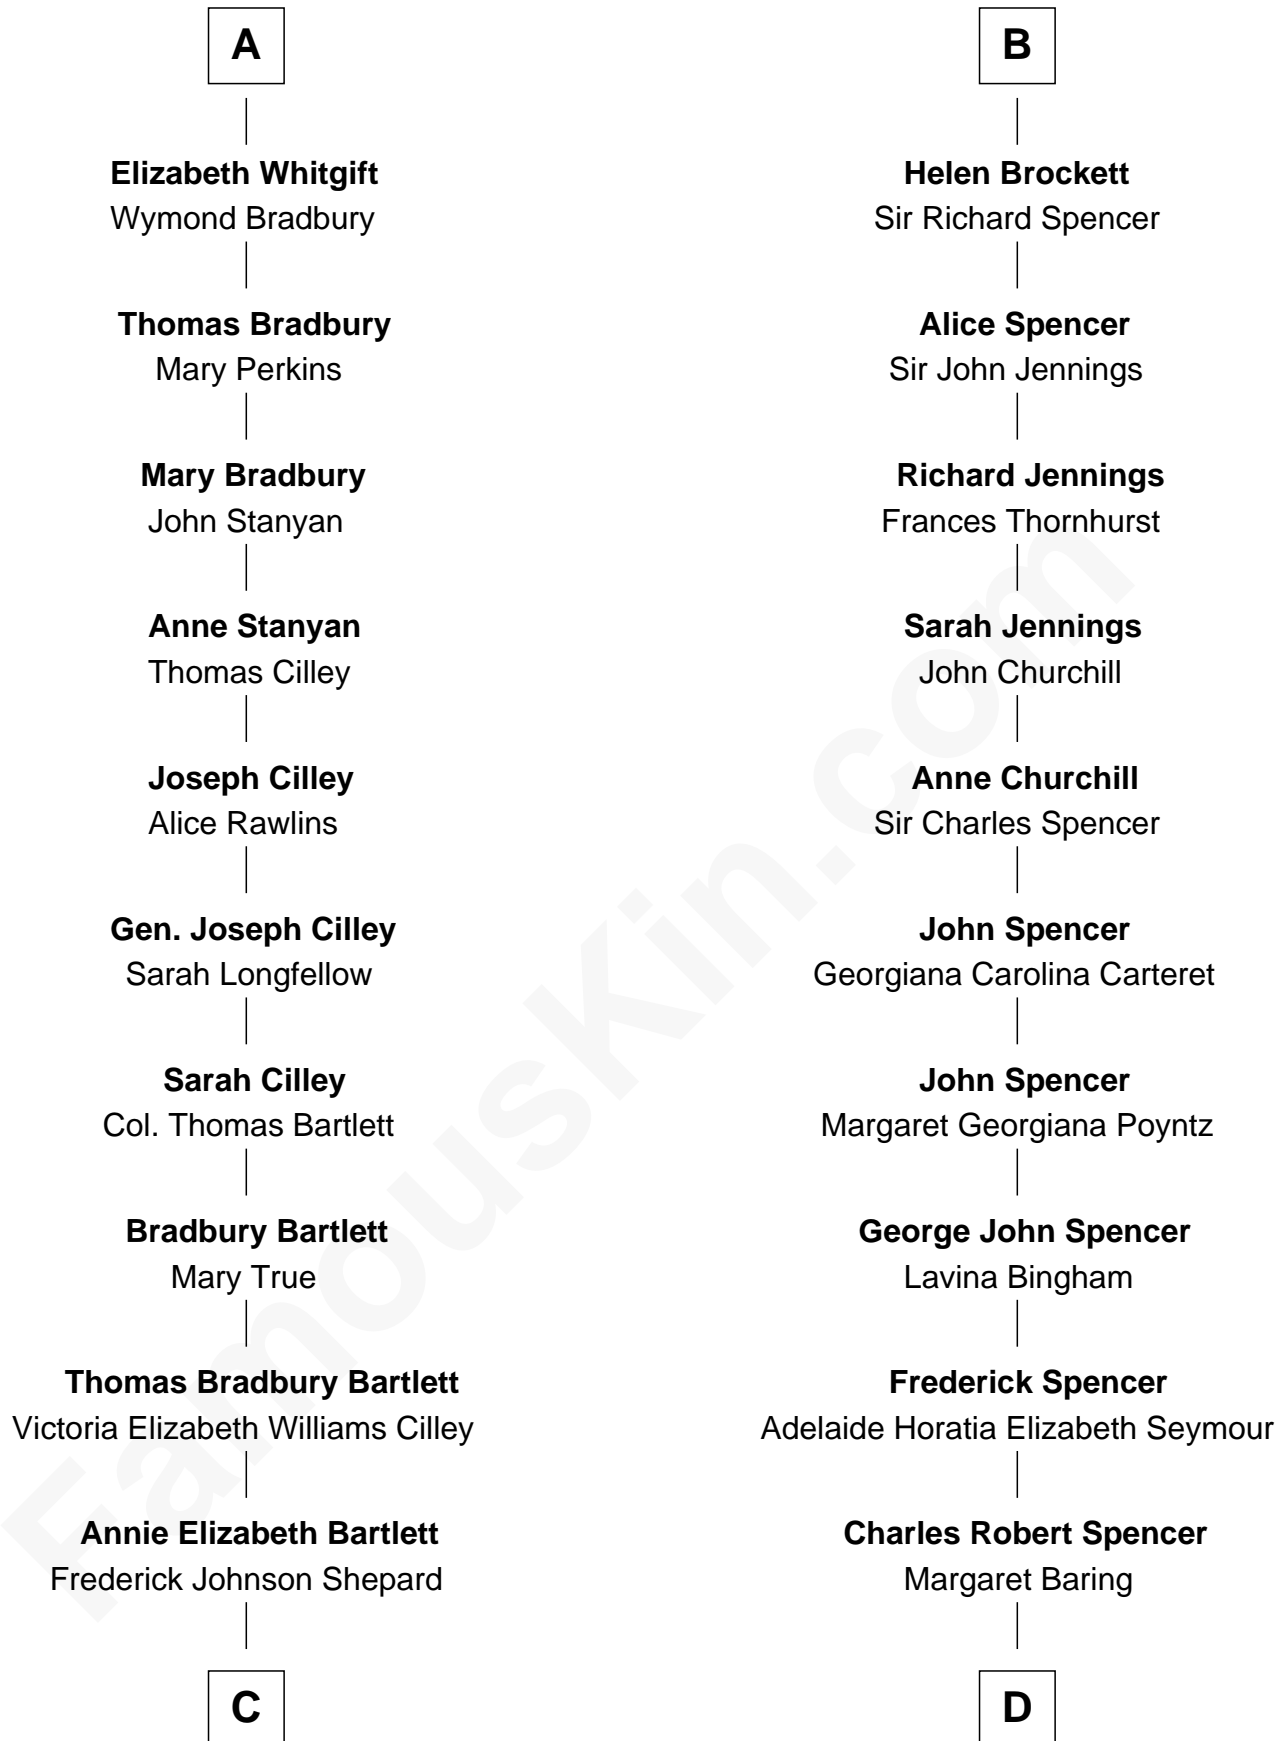

FamousKin.com Relationship Chart of

Alan Shepard

Mercury and Apollo Astronaut

18th cousin 1 time removed of

Princess Diana

Princess of Wales

William Pert
Joan le Scrope

C

Alan Bartlett Shepard
Pauline Renza Emerson

Alan Shepard
Mercury and Apollo Astronaut

D

Albert Edward John Spencer
Cynthia Elinor Beatrix Hamilton

Edward John Spencer
Frances Ruth Burke Roche

Princess Diana
Princess of Wales