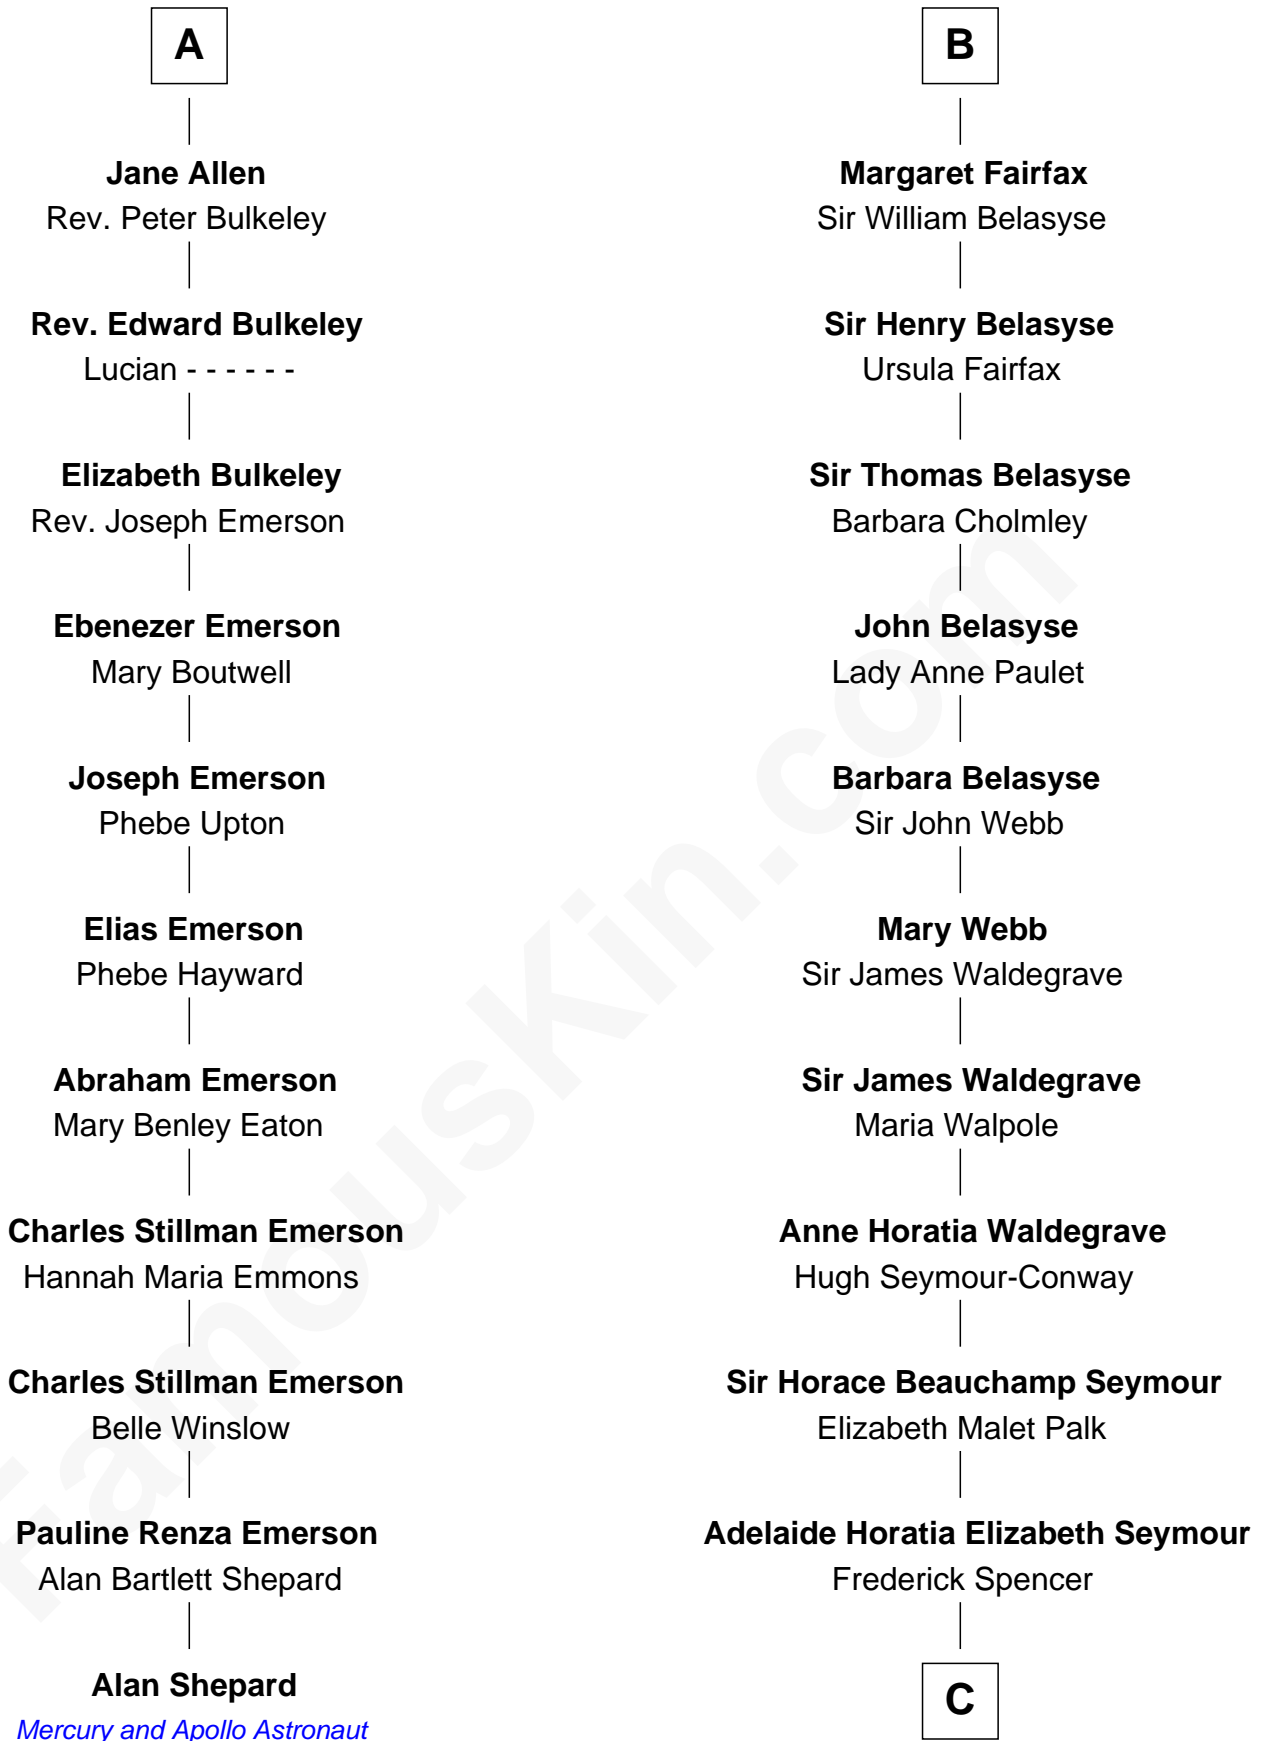

FamousKin.com Relationship Chart of

Alan Shepard

Mercury and Apollo Astronaut

17th cousin 4 times removed of

Prince William

Prince of Wales

Alice Plumpton

*with husband
Sir John Boteler*

*with husband
Sir Richard de Sherburne*

C

Charles Robert Spencer

Margaret Baring

Albert Edward John Spencer

Cynthia Elinor Beatrix Hamilton

Edward John Spencer

Frances Ruth Burke Roche