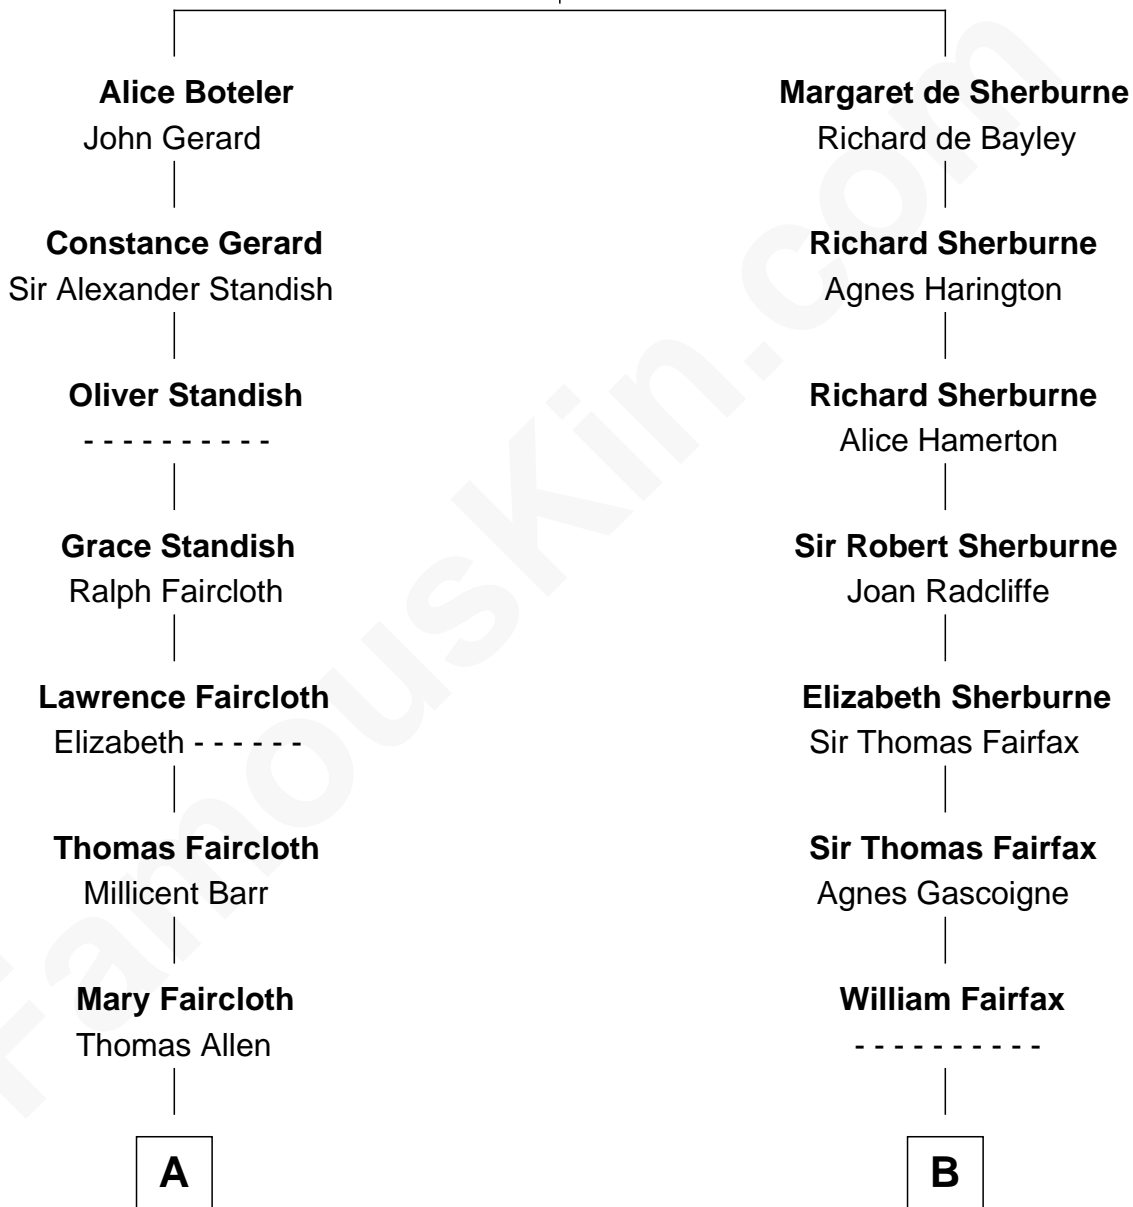

FamousKin.com

Relationship Chart of

Alan Shepard

Mercury and Apollo Astronaut

17th cousin 3 times removed of

Catherine Middleton

Princess of Wales

Alice Plumpton

with husband
Sir John Boteler

with husband
Sir Richard de Sherburne

C

Olive Christina Lupton

Richard Noel Middleton

Peter Francis Middleton

Valerie Glassborow

Michael Francis Middleton

Carole Elizabeth Goldsmith

Catherine Middleton

Princess of Wales