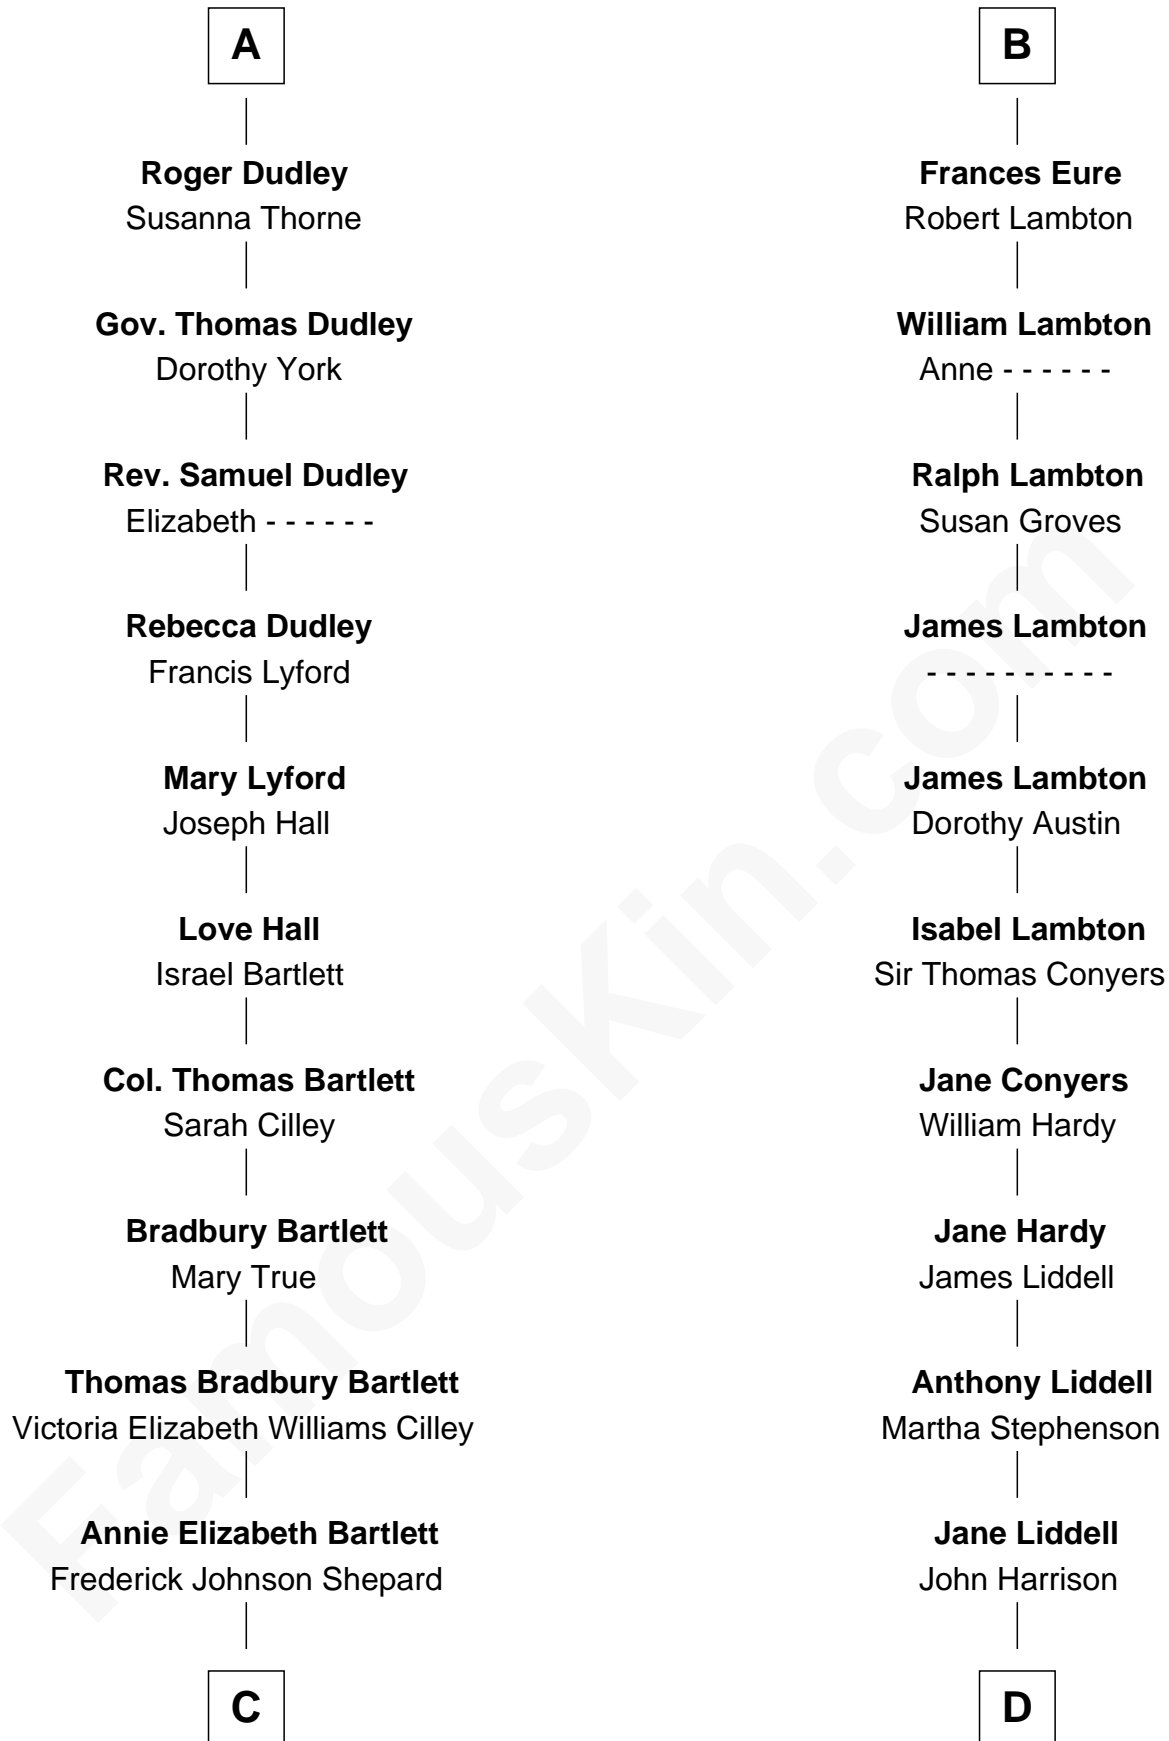

FamousKin.com Relationship Chart of

Alan Shepard

Mercury and Apollo Astronaut

18th cousin 3 times removed of

Catherine Middleton

Princess of Wales

Sir Philip le Despencer

Elizabeth - - - - -

Sir Ralph Eure

Muriel Hastings

Sir William Eure

Elizabeth Willoughby

Sir Ralph Eure

Margery Bowes

B

C

Alan Bartlett Shepard
Pauline Renza Emerson

Alan Shepard
Mercury and Apollo Astronaut

D

John Harrison
Jane Hill

Thomas Harrison
Elizabeth Mary Temple

Dorothy Harrison
Ronald John James Goldsmith

Carole Elizabeth Goldsmith
Michael Francis Middleton