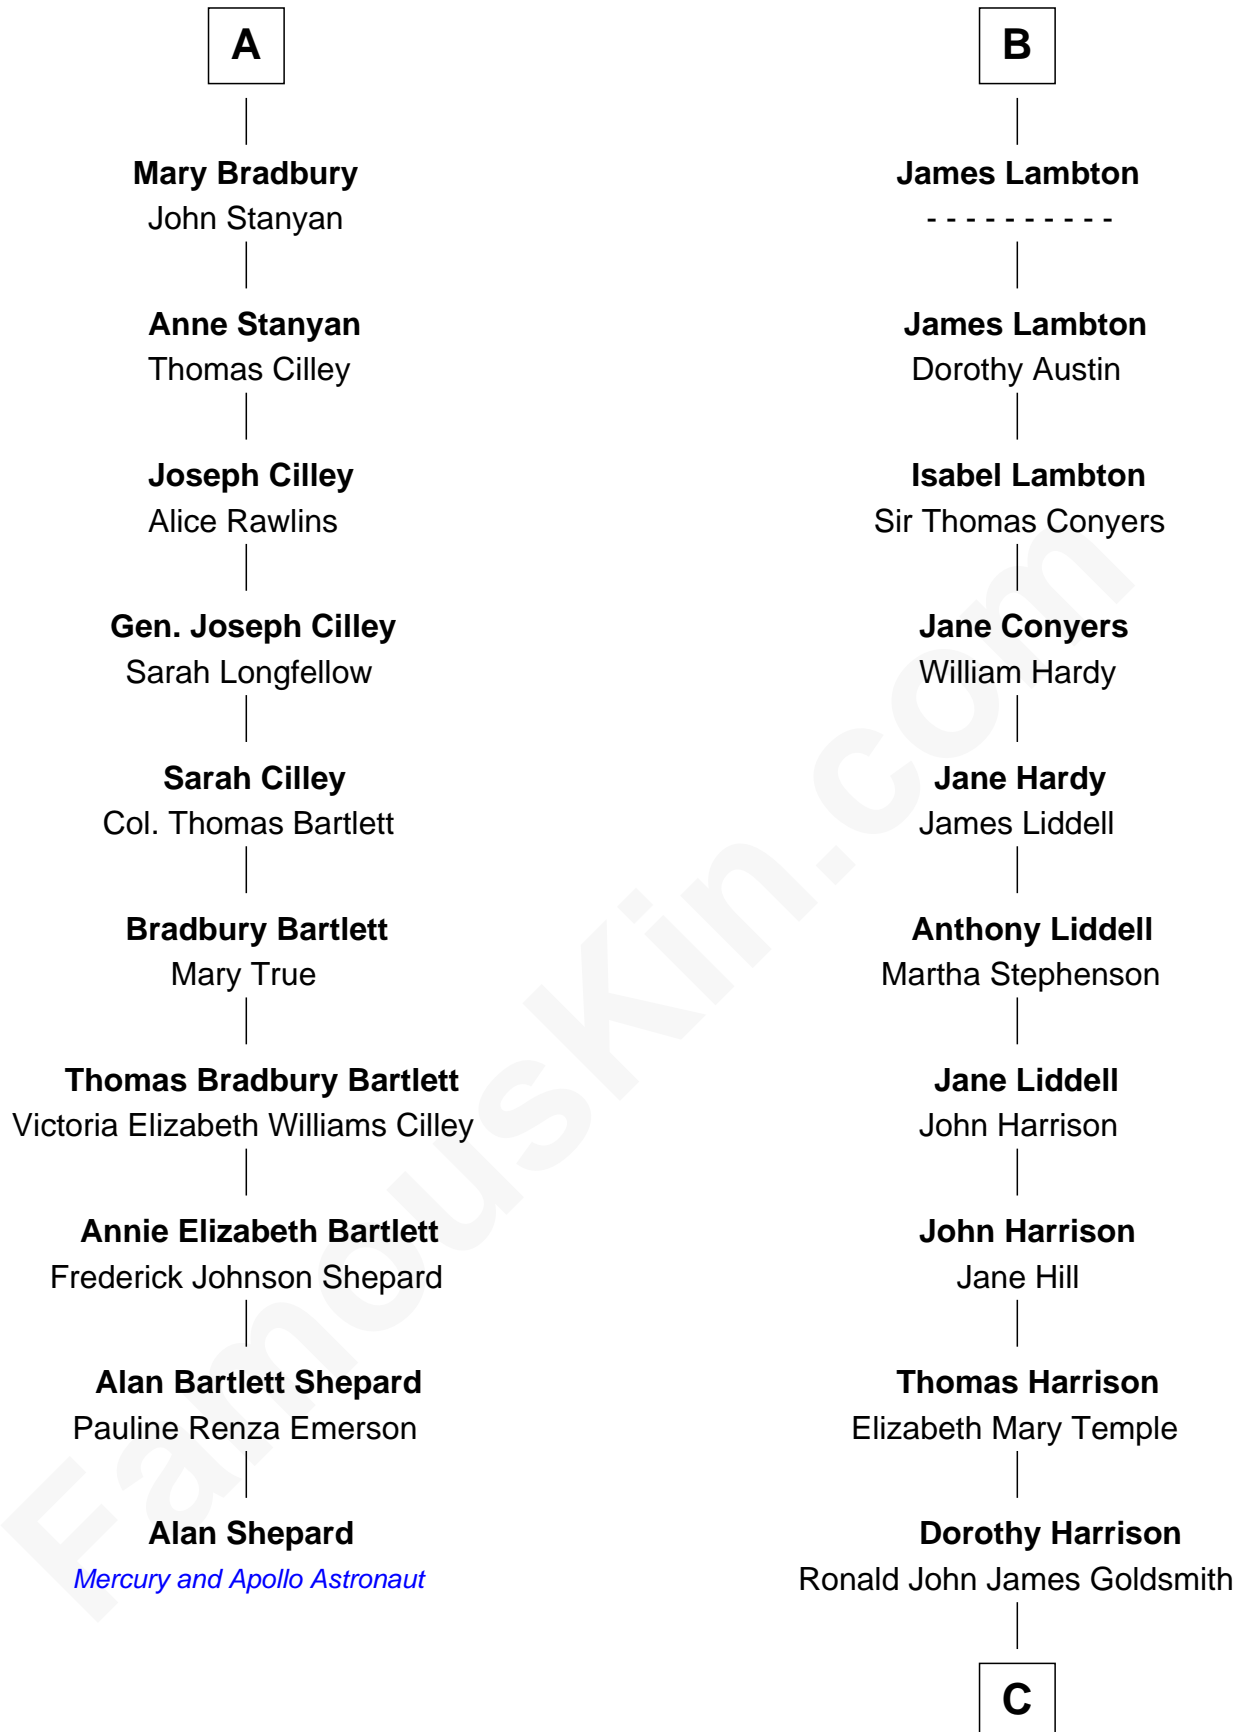

FamousKin.com

Relationship Chart of

Alan Shepard

Mercury and Apollo Astronaut

16th cousin 2 times removed of

Catherine Middleton

Princess of Wales

Sir Lionel de Welles

Sir Robert Willoughby

Sir Christopher Willoughby

Margaret Jenney

Elizabeth Willoughby

Sir William Eure

Sir Ralph Eure

Margery Bowes

Frances Eure

Robert Lambton

William Lambton

Anne -----

Ralph Lambton

Susan Groves

B

C

Carole Elizabeth Goldsmith

Michael Francis Middleton

Catherine Middleton

Princess of Wales

FamousKin.com