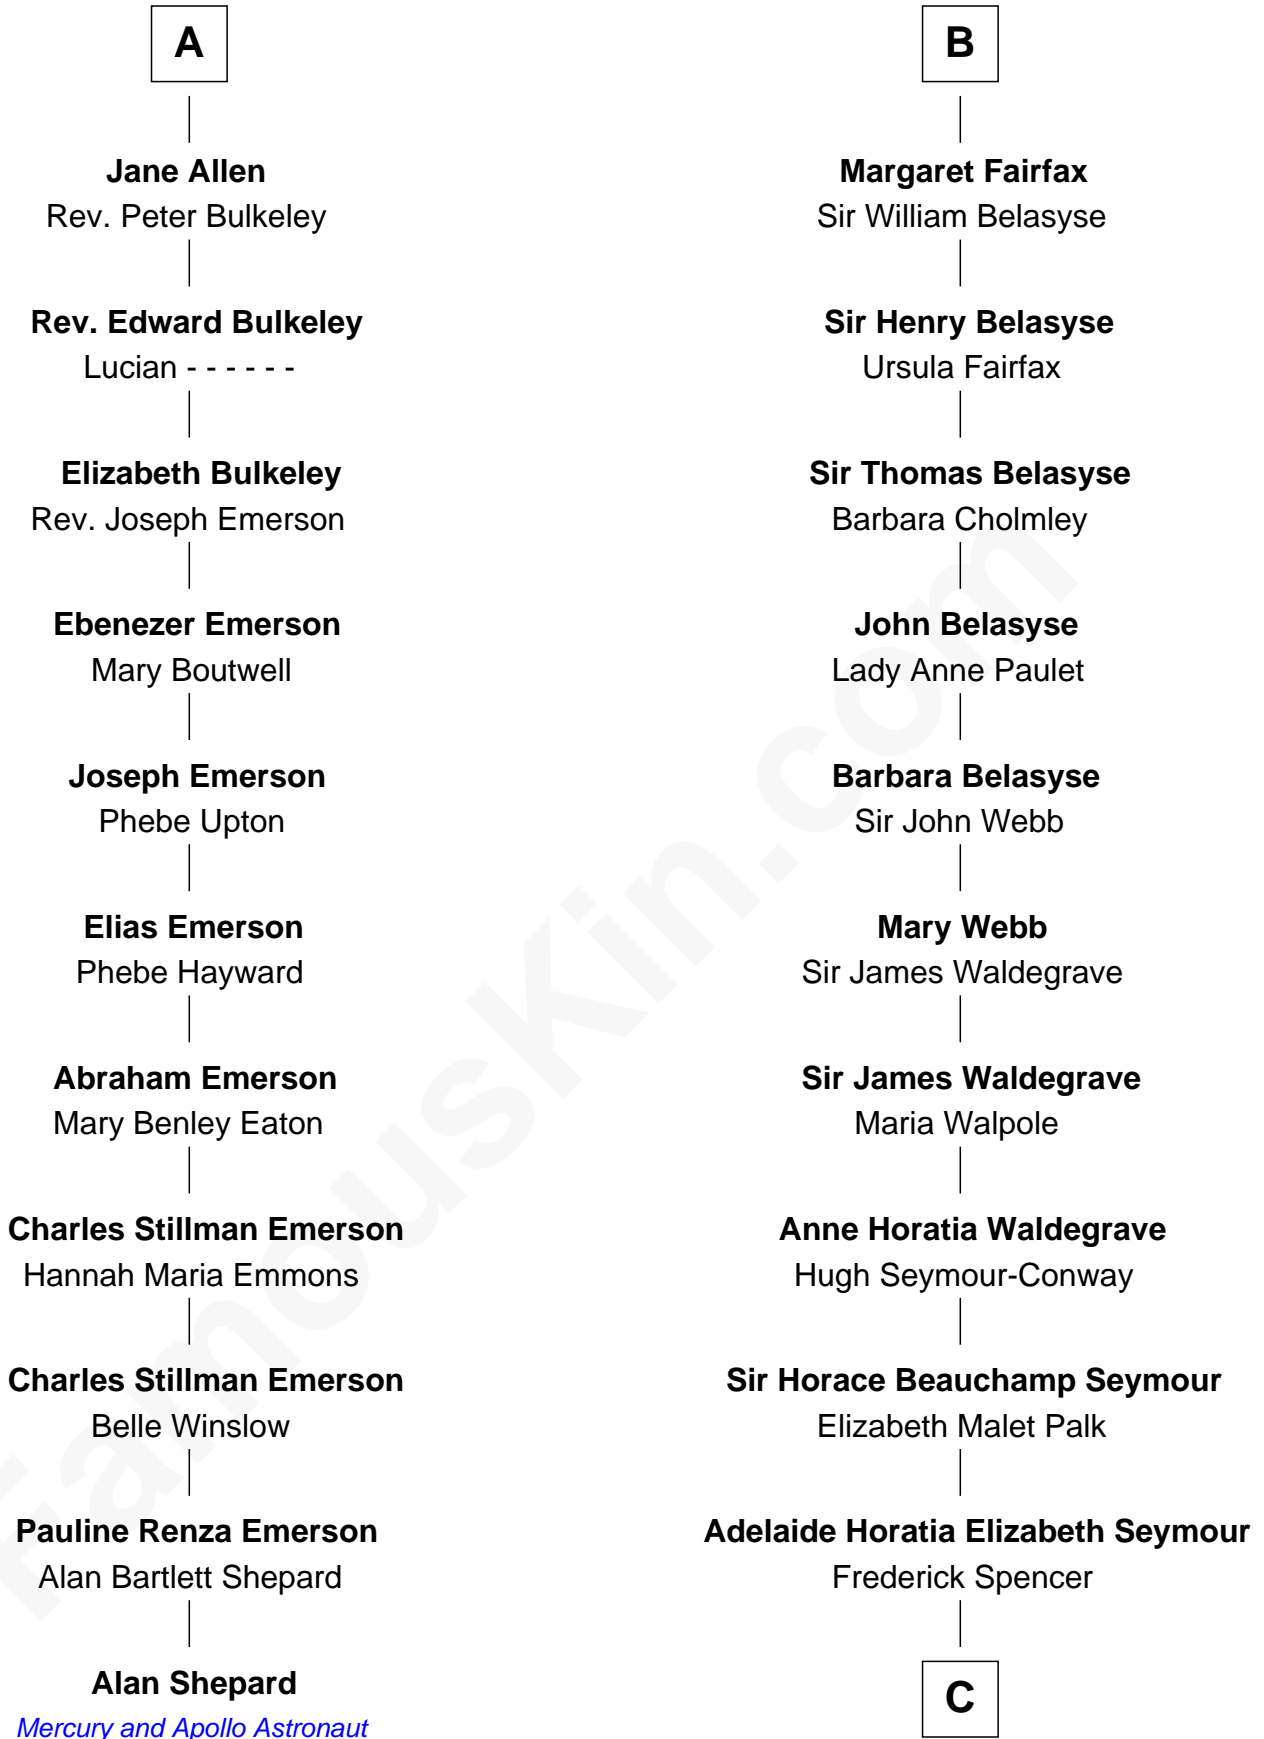

FamousKin.com Relationship Chart of

Alan Shepard

Mercury and Apollo Astronaut

17th cousin 4 times removed of

Prince Harry

Duke of Sussex

Alice Plumpton

with husband
Sir John Boteler

Mary Faircloth
Thomas Allen

Margaret de Sherburne
Richard de Bayley

Richard Sherburne
Agnes Harington

Richard Sherburne
Alice Hamerton

Sir Robert Sherburne
Joan Radcliffe

Elizabeth Sherburne
Sir Thomas Fairfax

Sir Thomas Fairfax
Agnes Gascoigne

Sir Nicholas Fairfax
Jane Palmes

A

B

C

Charles Robert Spencer

Margaret Baring

Albert Edward John Spencer