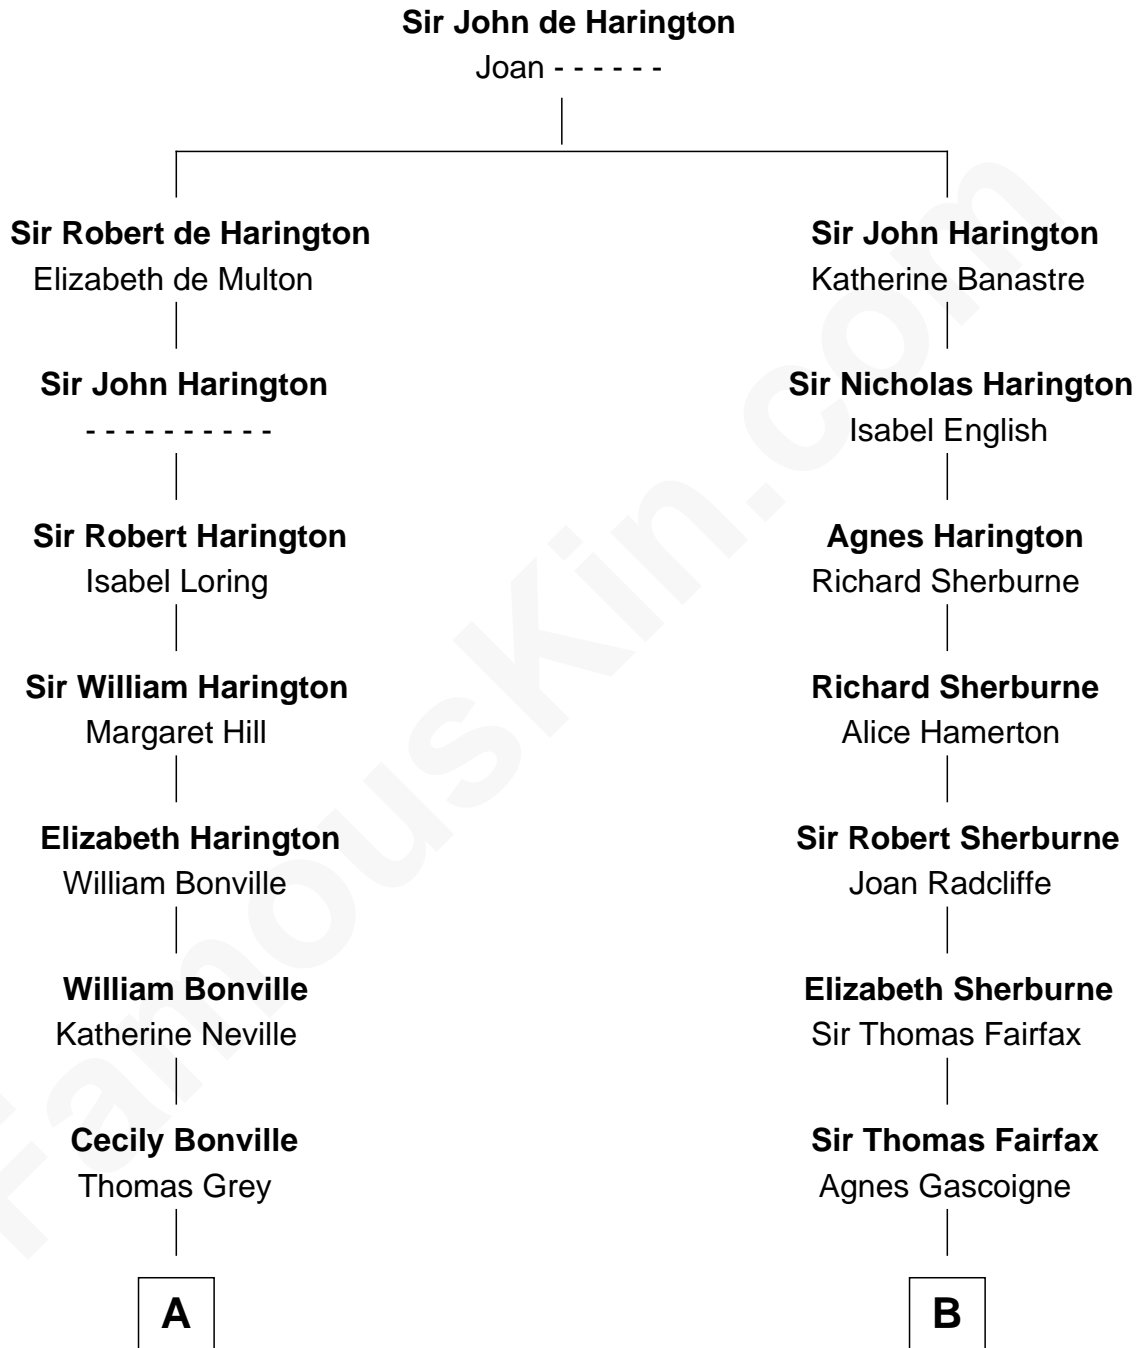

# FamousKin.com Relationship Chart of

**Alan Shepard**

*Mercury and Apollo Astronaut*

15th cousin 5 times removed of

**Harriet Martineau**

*Author of The Hour and the Man*

**C**

—  
**Thomas Bradbury Bartlett**  
Victoria Elizabeth Williams Cilley

—  
**Annie Elizabeth Bartlett**  
Frederick Johnson Shepard

—  
**Alan Bartlett Shepard**  
Pauline Renza Emerson

—  
**Alan Shepard**  
*Mercury and Apollo Astronaut*

FamousKin.com