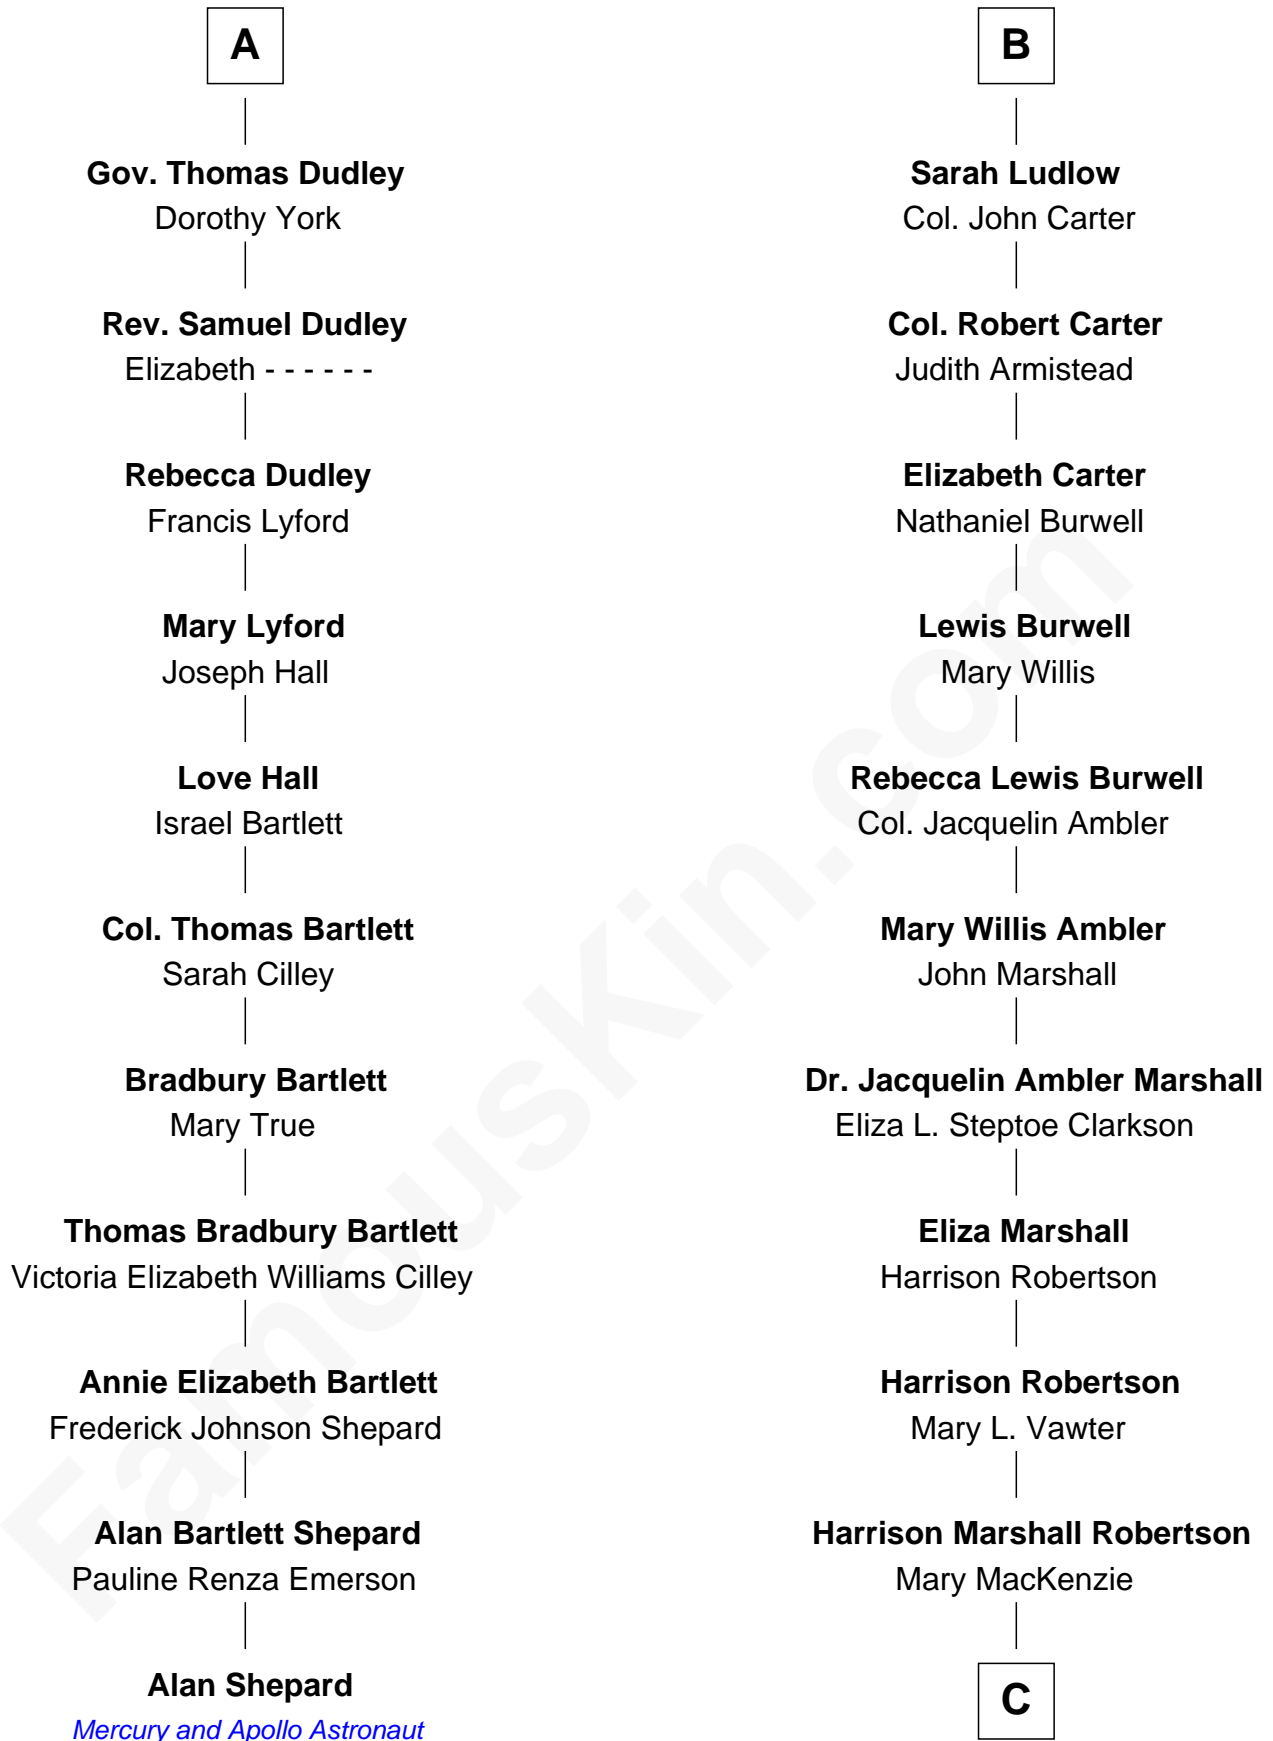

# FamousKin.com Relationship Chart of

**Alan Shepard**

*Mercury and Apollo Astronaut*

17th cousin 1 time removed of

**Mary Chapin Carpenter**

*Singer and Songwriter*

**Sir Walter Blount**

Sancha de Ayala

**Edith Windsor**

George Ludlow

**Thomas Ludlow**

Jane Pyle

**Gabriel Ludlow**

Phillis -----

**B**

**C**