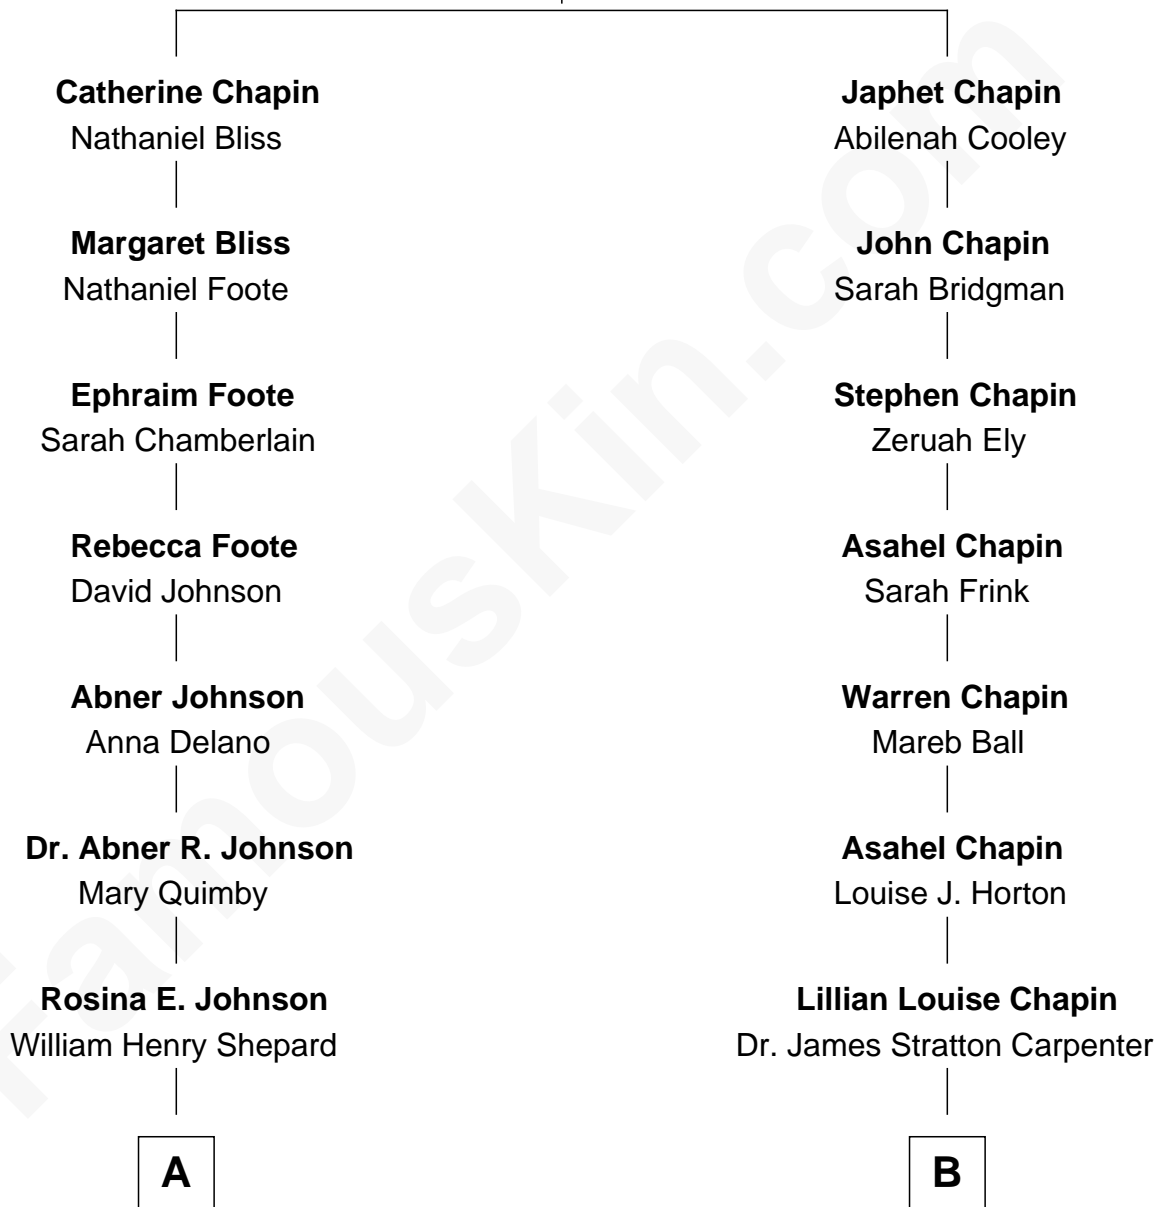

# FamousKin.com Relationship Chart of

**Alan Shepard**

*Mercury and Apollo Astronaut*

9th cousin of

**Mary Chapin Carpenter**

*Singer and Songwriter*

**Samuel Chapin**

Cicely Penney

**A**

**Frederick Johnson Shepard**

Annie Elizabeth Bartlett

**Alan Bartlett Shepard**

Pauline Renza Emerson

**Alan Shepard**

*Mercury and Apollo Astronaut*

**B**