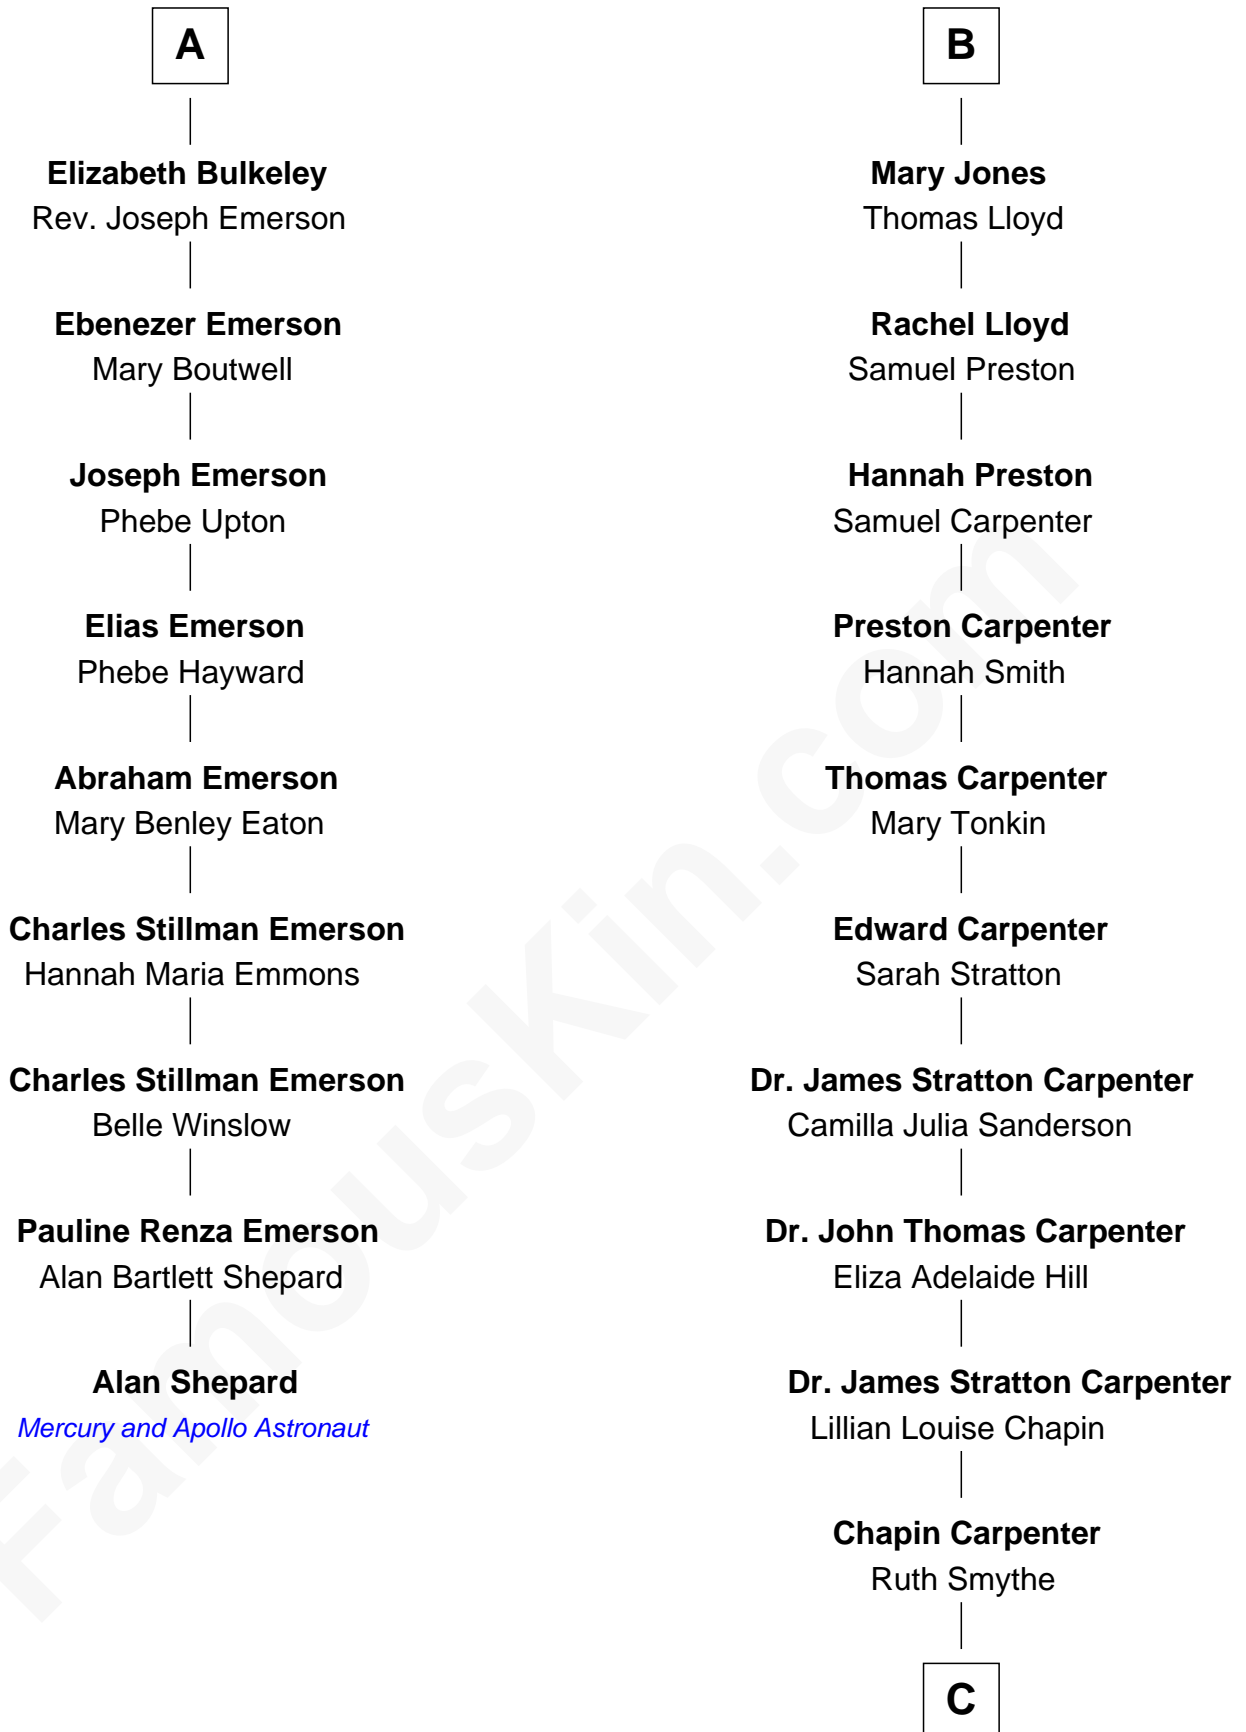

FamousKin.com

Relationship Chart of

Alan Shepard

Mercury and Apollo Astronaut

15th cousin 3 times removed of

Mary Chapin Carpenter

Singer and Songwriter

Sir Robert Corbet

Margaret - - - - -

C

Chapin Carpenter
Mary Bowie Robertson

Mary Chapin Carpenter
Singer and Songwriter

FamousKin.com