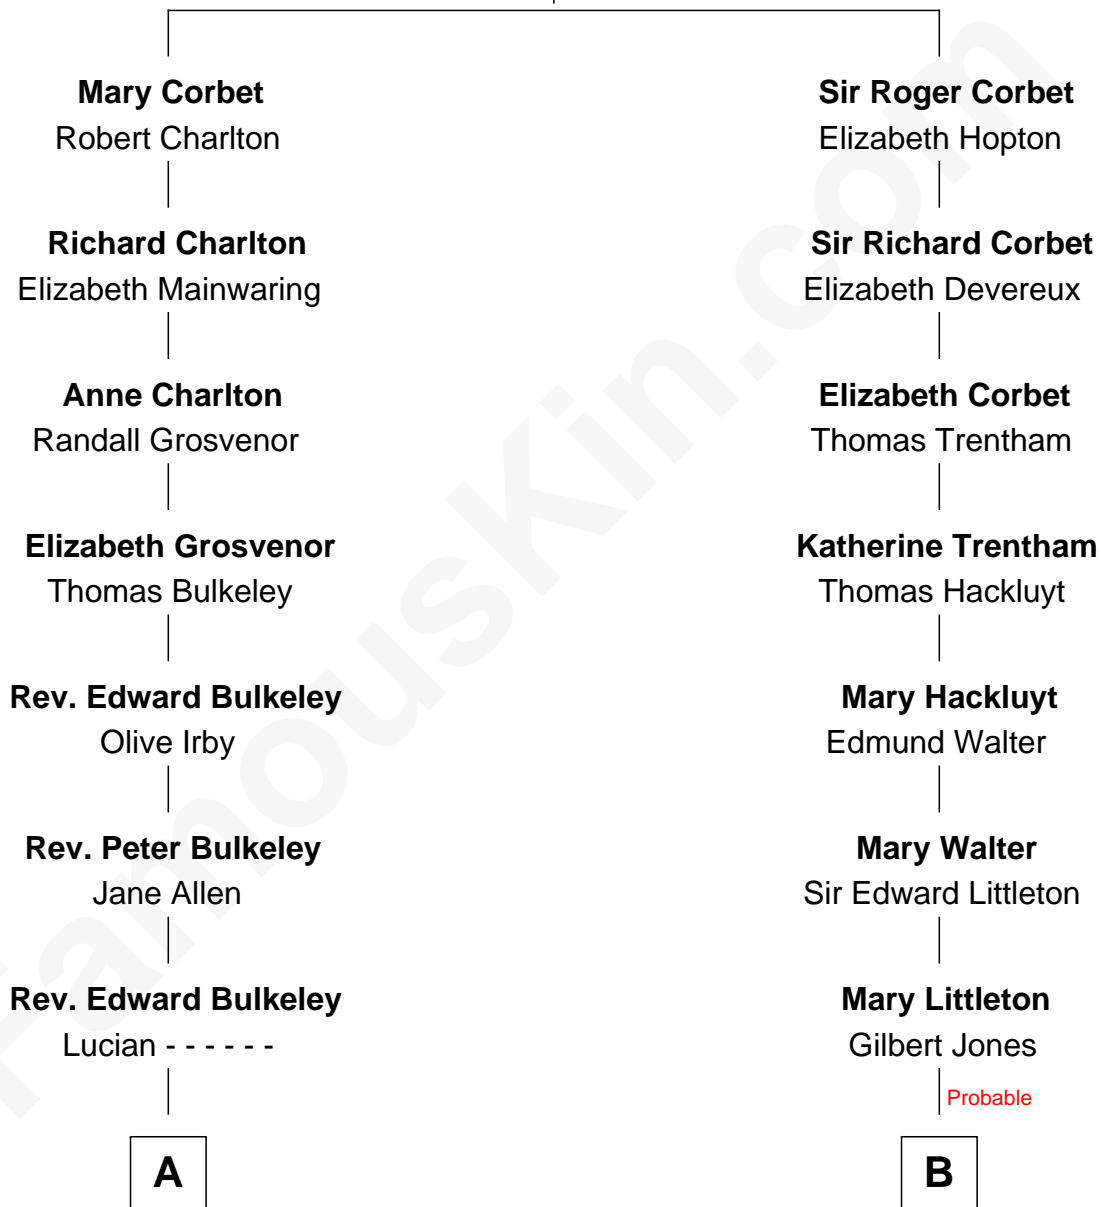

FamousKin.com

Relationship Chart of

Alan Shepard

Mercury and Apollo Astronaut

15th cousin 3 times removed of

Mary Chapin Carpenter

Singer and Songwriter

Sir Robert Corbet

Margaret - - - - -

C

Chapin Carpenter
Mary Bowie Robertson

Mary Chapin Carpenter
Singer and Songwriter

FamousKin.com