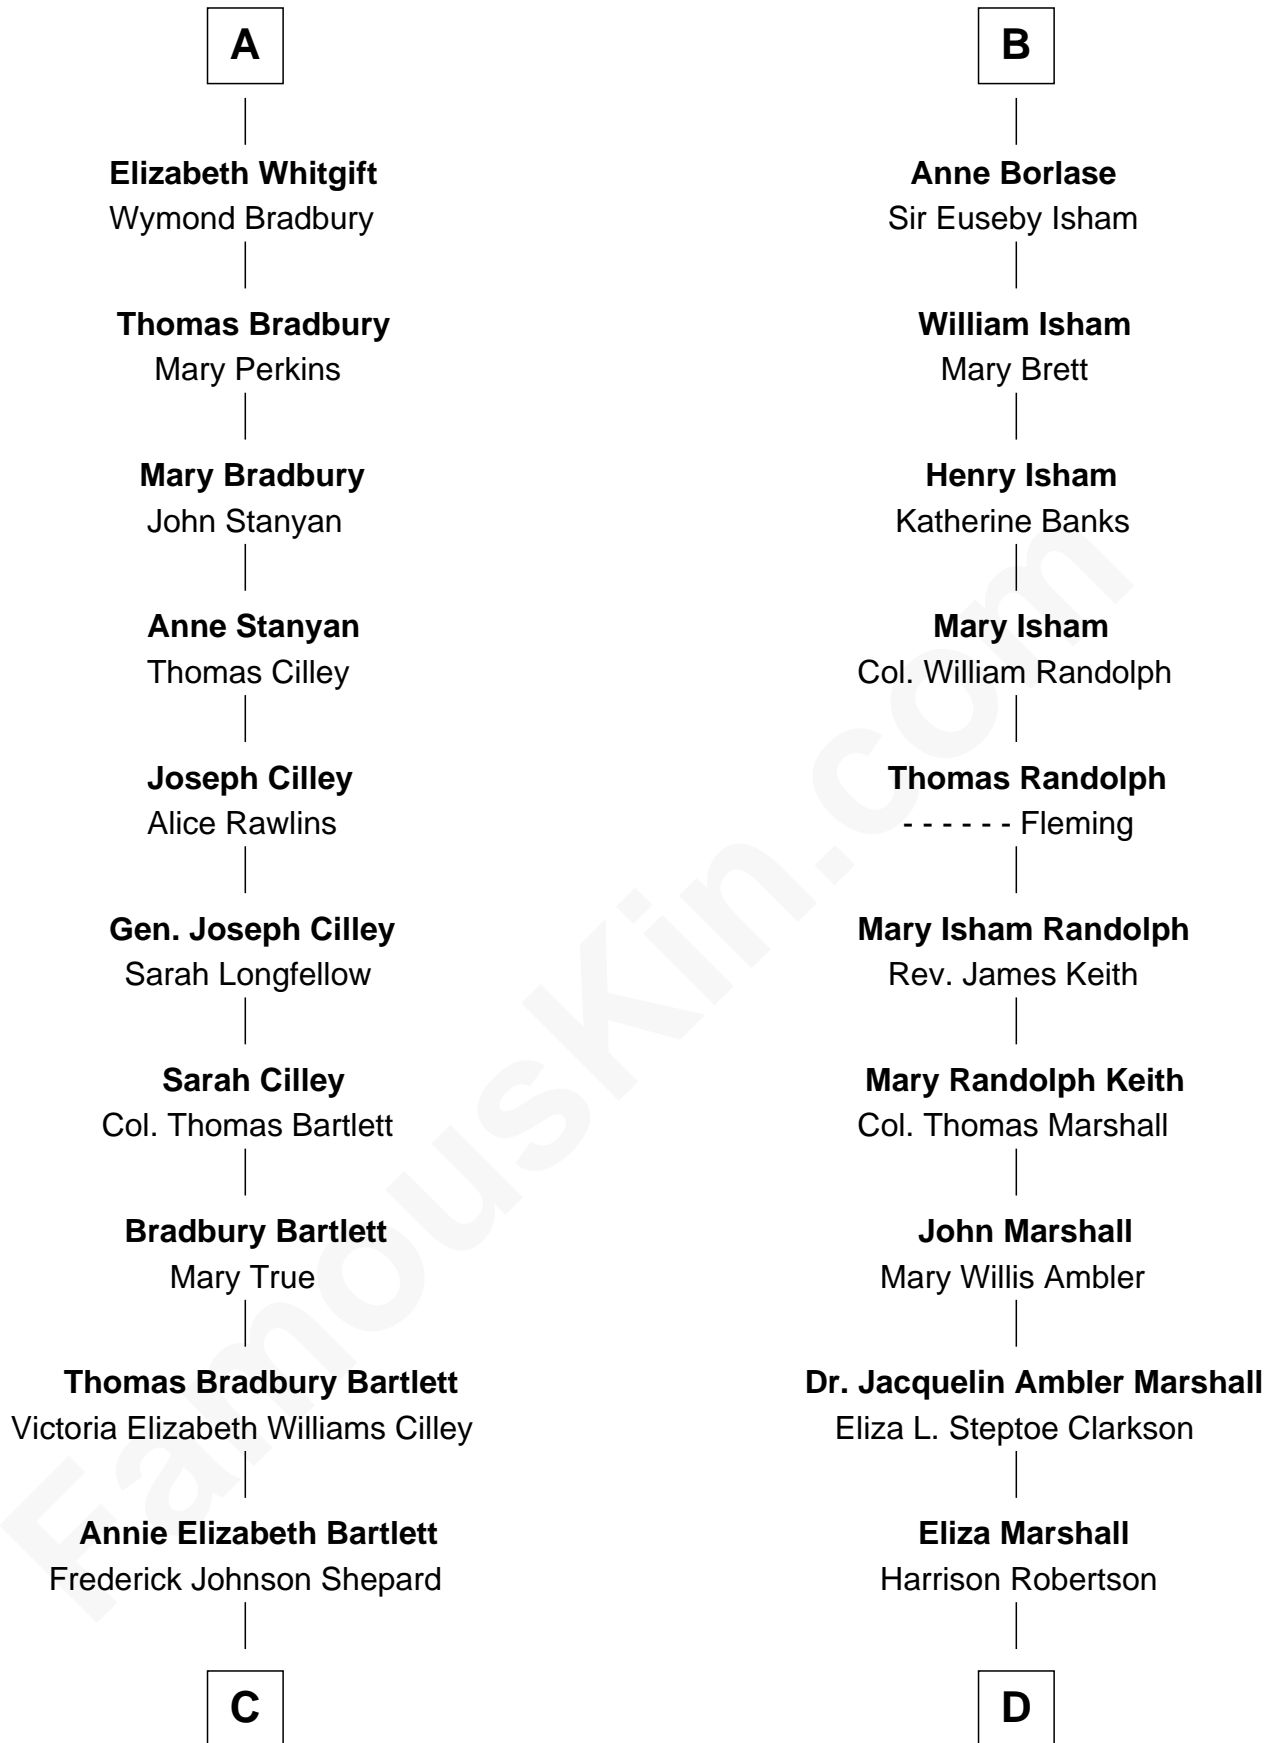

FamousKin.com
Relationship Chart of
Alan Shepard

Mercury and Apollo Astronaut

18th cousin 2 times removed of

Mary Chapin Carpenter
Singer and Songwriter

William Pert
 Joan le Scrope

C

Alan Bartlett Shepard
Pauline Renza Emerson

Alan Shepard
Mercury and Apollo Astronaut

D

Harrison Robertson
Mary L. Vawter

Harrison Marshall Robertson
Mary MacKenzie

Mary Bowie Robertson
Chapin Carpenter

Mary Chapin Carpenter
Singer and Songwriter

FamousKin.com