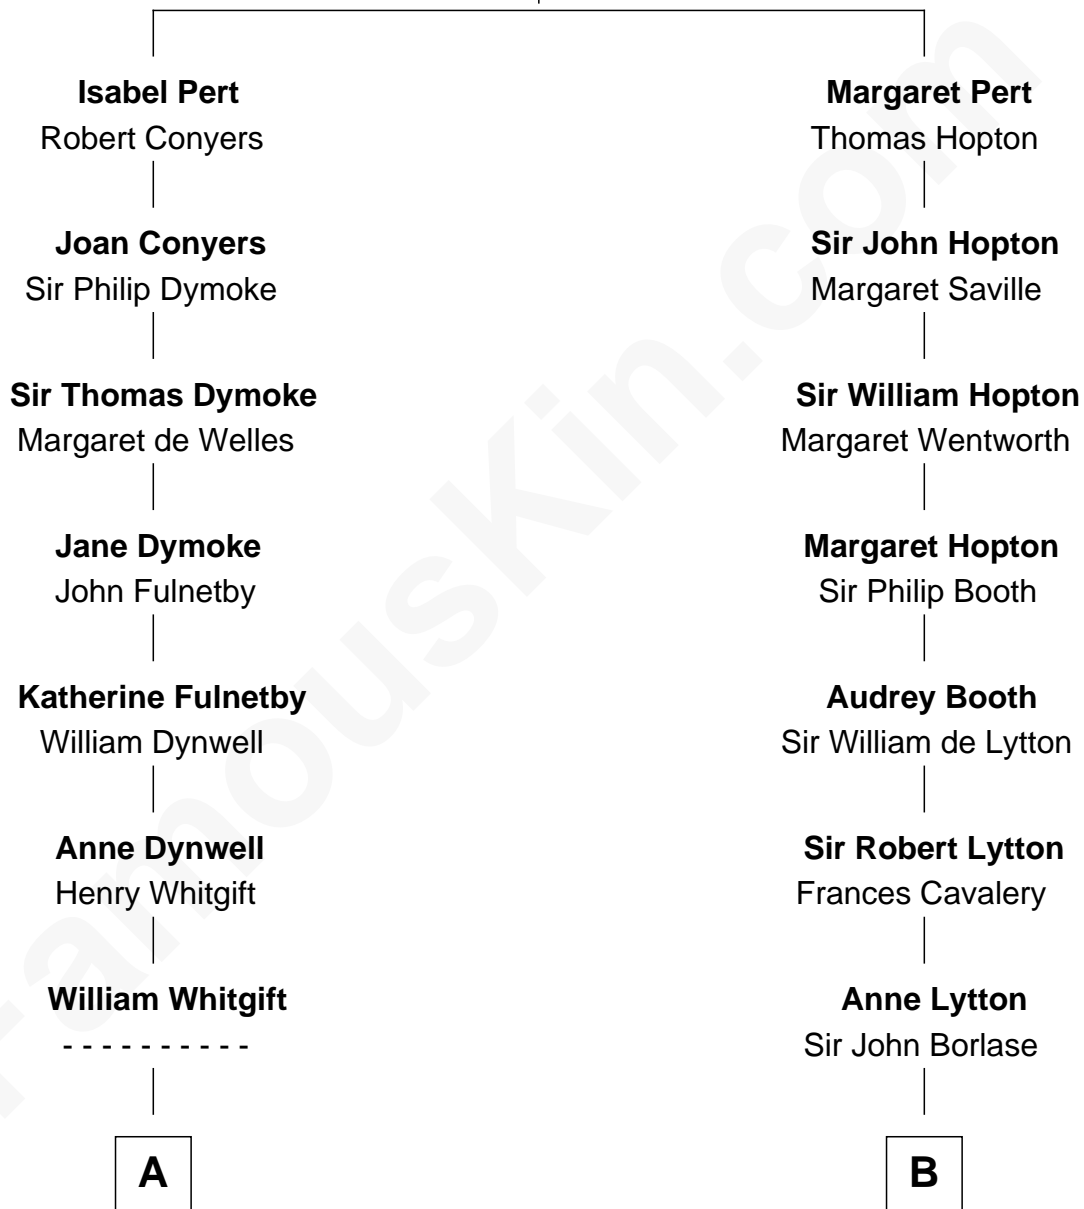

FamousKin.com
Relationship Chart of
Alan Shepard

Mercury and Apollo Astronaut

18th cousin 2 times removed of

Mary Chapin Carpenter
Singer and Songwriter

William Pert
 Joan le Scrope

C

Alan Bartlett Shepard
Pauline Renza Emerson

Alan Shepard
Mercury and Apollo Astronaut

D

Harrison Robertson
Mary L. Vawter

Harrison Marshall Robertson
Mary MacKenzie

Mary Bowie Robertson
Chapin Carpenter

Mary Chapin Carpenter
Singer and Songwriter

FamousKin.com