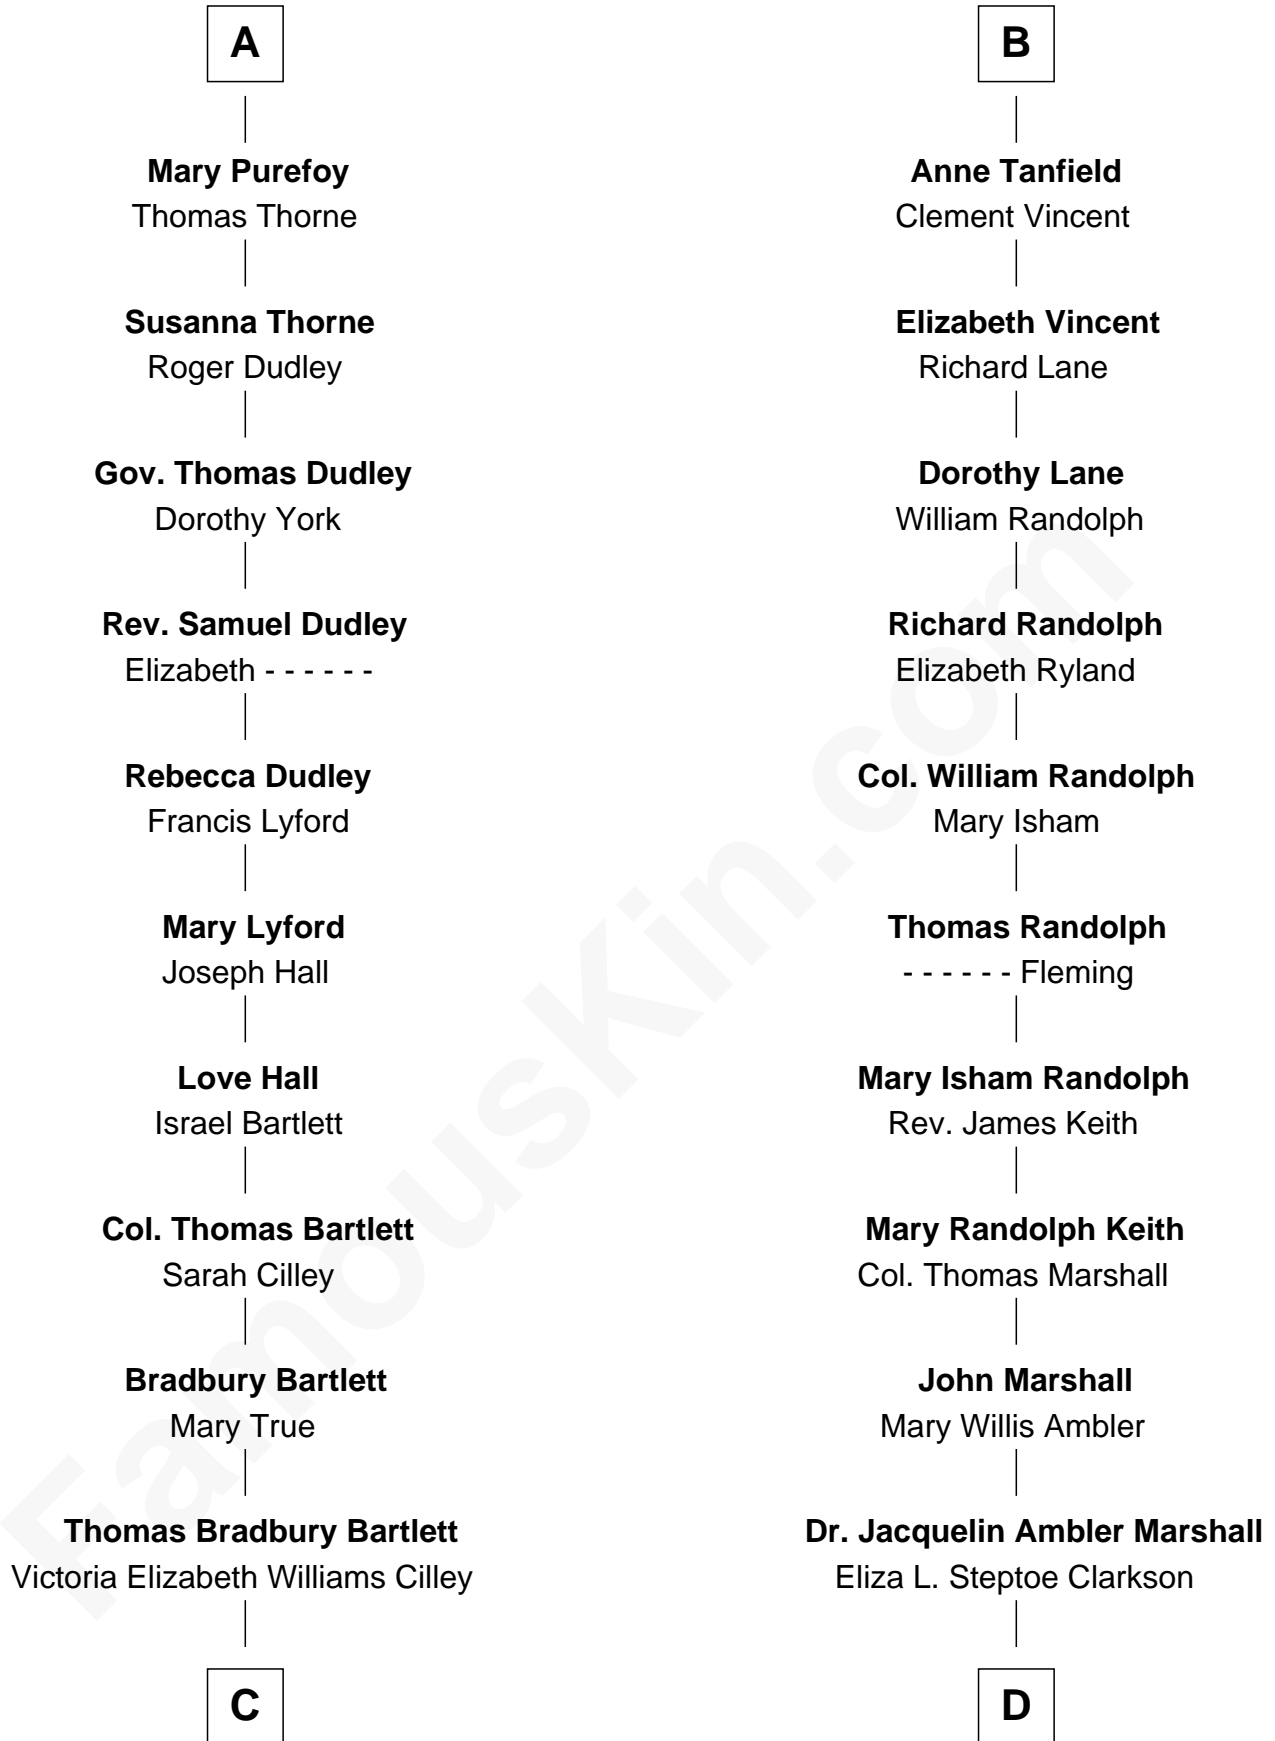

FamousKin.com
Relationship Chart of
Alan Shepard

Mercury and Apollo Astronaut

19th cousin 2 times removed of

Mary Chapin Carpenter
Singer and Songwriter

Sir John Howard
 Alice de Bois

Joan Howard
 Sir Peter de Brewes

Sir John Howard
 Alice Tendring

Sir Robert Howard
 Margaret Mowbray

Katherine Howard
 Sir Edward Neville

Catherine Neville
 Robert Tanfield

William Tanfield
 Elizabeth Stavely

Frances Tanfield
 Bridget Cave

B

C

Annie Elizabeth Bartlett
Frederick Johnson Shepard

Alan Bartlett Shepard
Pauline Renza Emerson

Alan Shepard
Mercury and Apollo Astronaut

D

Eliza Marshall
Harrison Robertson

Harrison Robertson
Mary L. Vawter