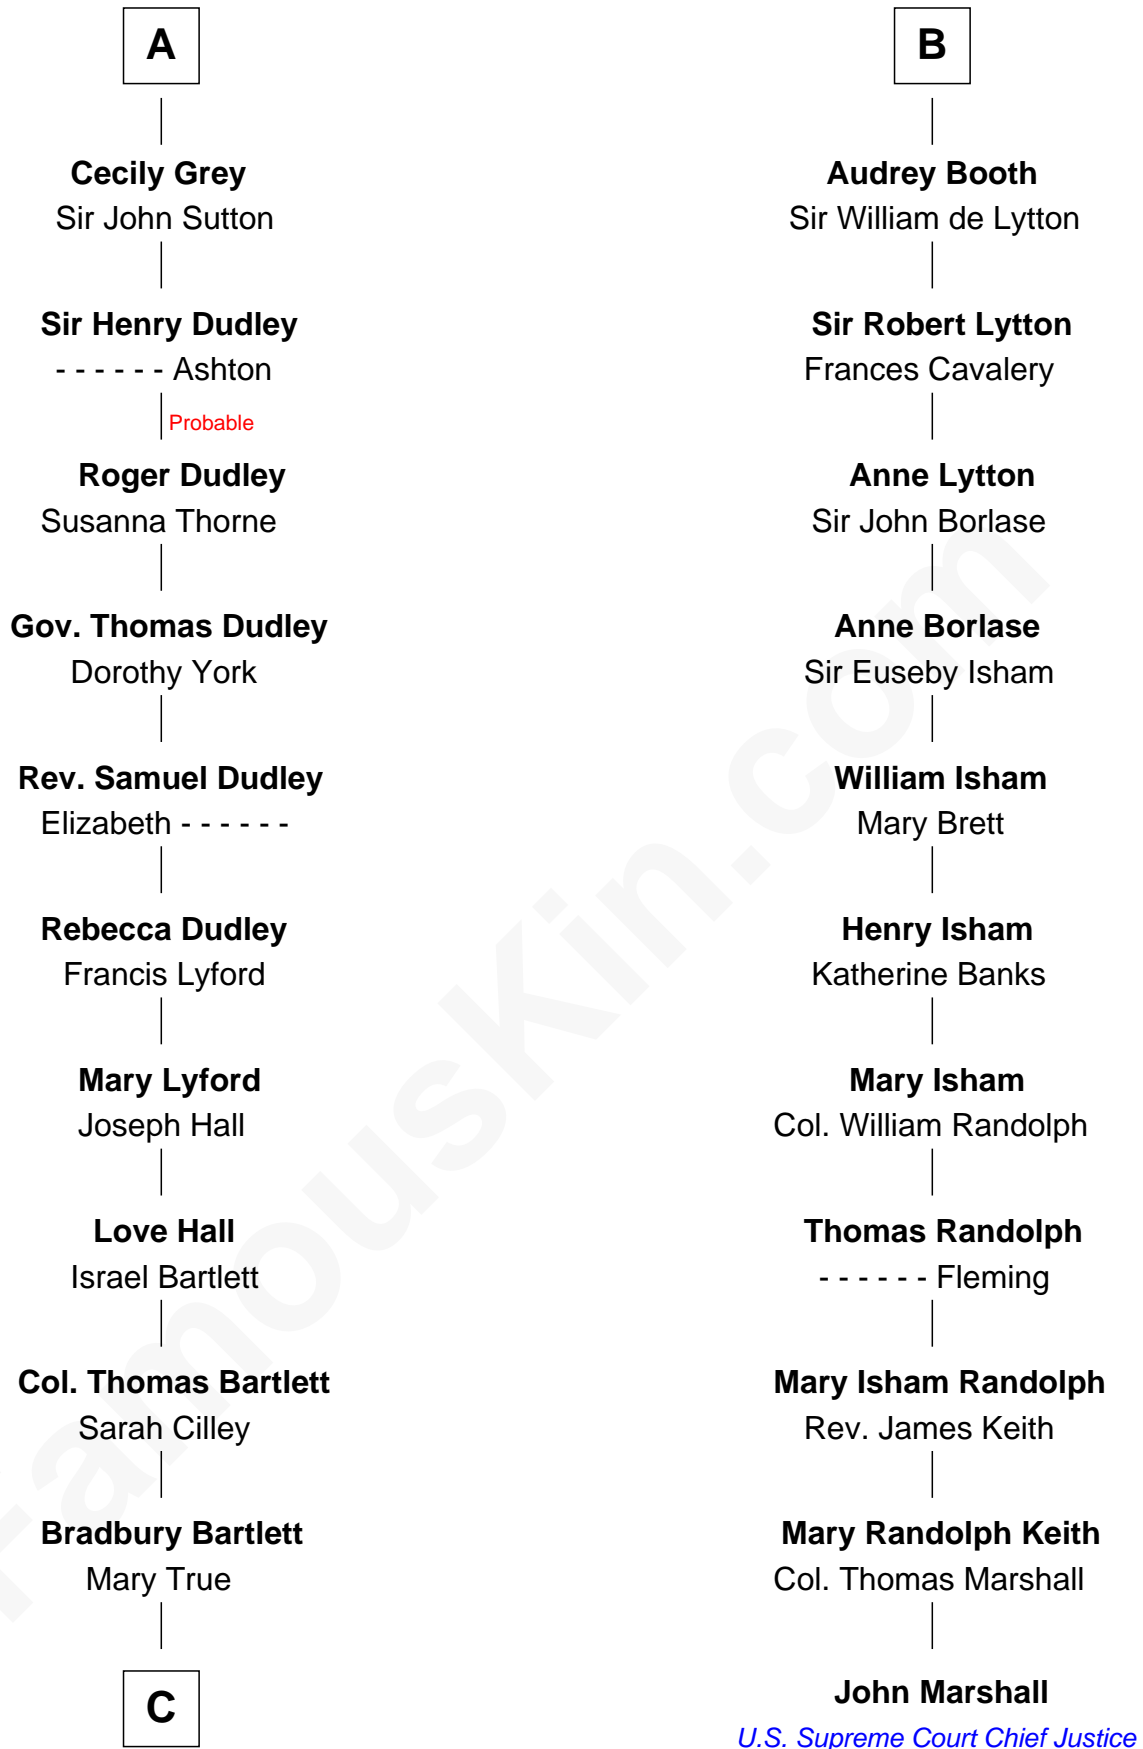

FamousKin.com Relationship Chart of

Alan Shepard

Mercury and Apollo Astronaut

17th cousin 3 times removed of

John Marshall

4th Chief Justice of the U.S. Supreme Court

C

—
Thomas Bradbury Bartlett
Victoria Elizabeth Williams Cilley

—
Annie Elizabeth Bartlett
Frederick Johnson Shepard

—
Alan Bartlett Shepard
Pauline Renza Emerson

—
Alan Shepard
Mercury and Apollo Astronaut

FamousKin.com