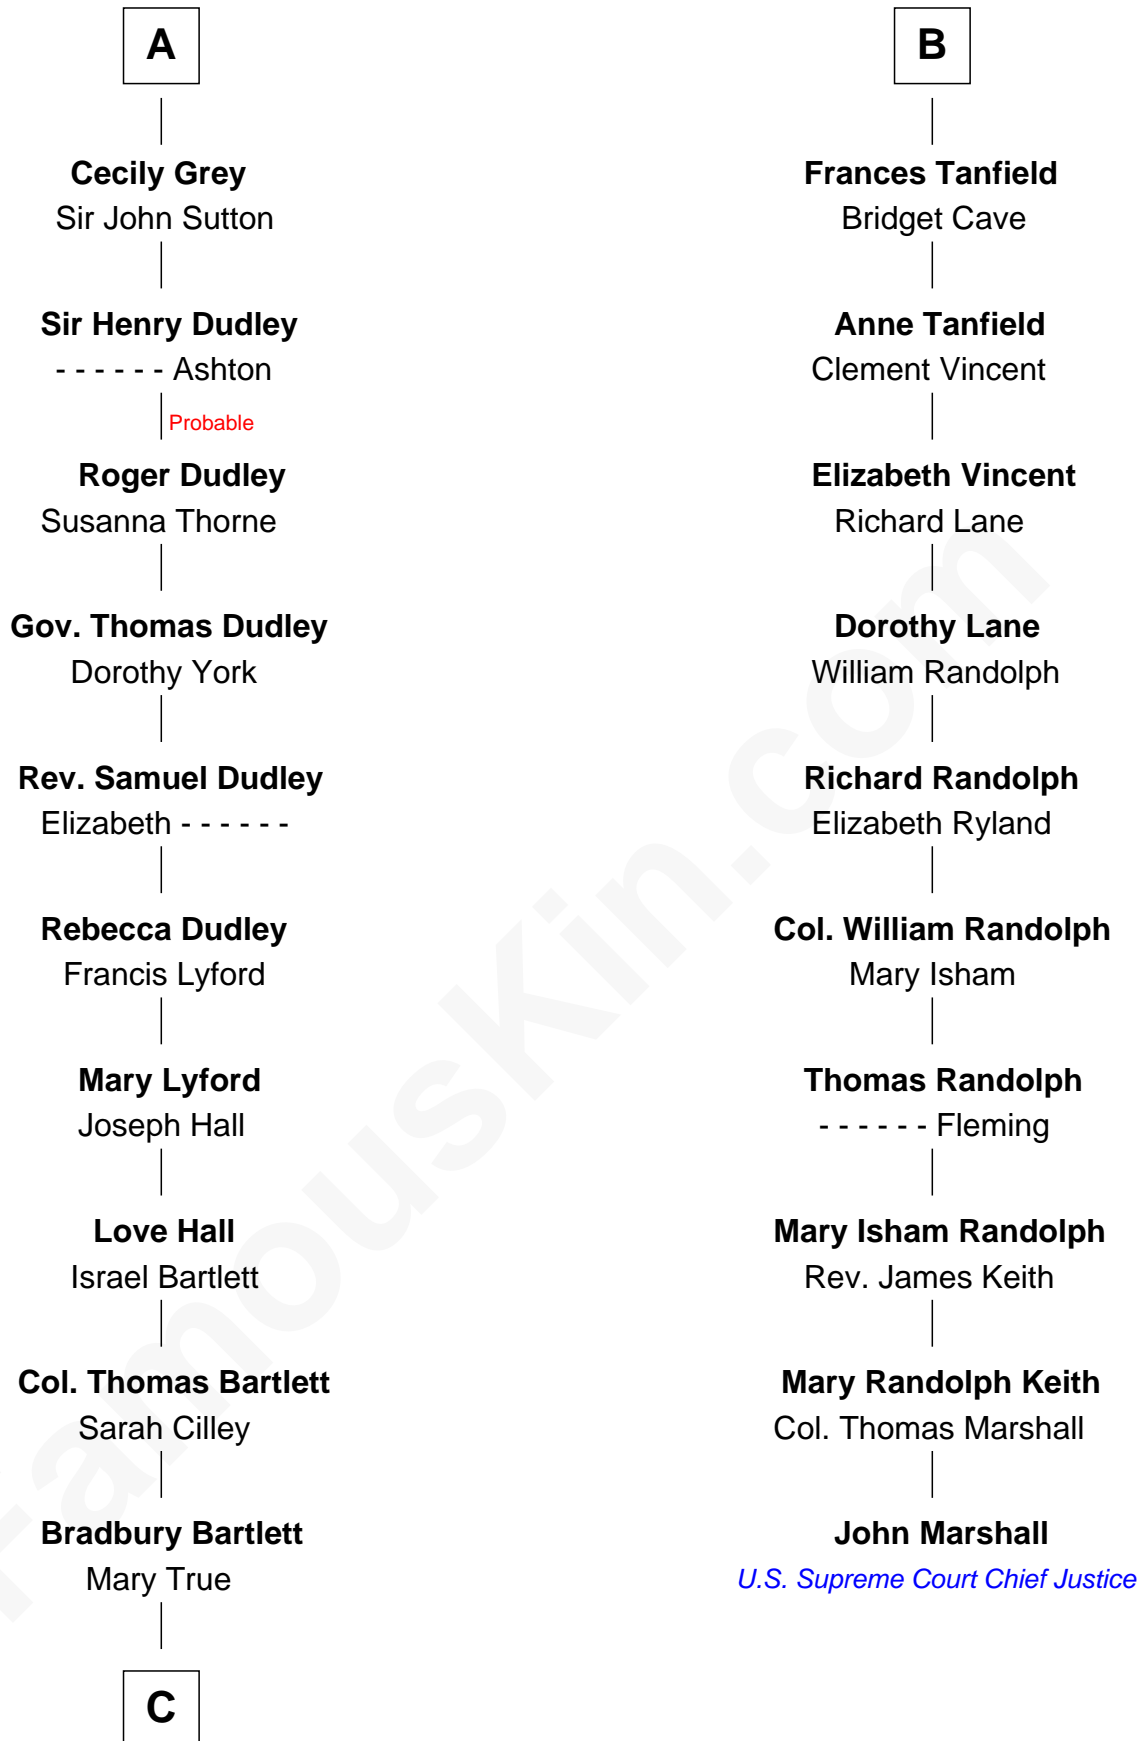

# FamousKin.com Relationship Chart of

**Alan Shepard**

*Mercury and Apollo Astronaut*

16th cousin 4 times removed of

**John Marshall**

*4th Chief Justice of the U.S. Supreme Court*

**Bartholomew de Badlesmere**

**Elizabeth de Badlesmere**

Sir William de Bohun

**Elizabeth de Bohun**

Sir Richard Fitzalan

**Elizabeth Fitzalan**

Sir Thomas Mowbray

**Margaret Mowbray**

Sir Robert Howard

**Katherine Howard**

Sir Edward Neville

**Catherine Neville**

Robert Tanfield

**William Tanfield**

Elizabeth Stavelly

**B**

**C**

—  
**Thomas Bradbury Bartlett**  
Victoria Elizabeth Williams Cilley

—  
**Annie Elizabeth Bartlett**  
Frederick Johnson Shepard

—  
**Alan Bartlett Shepard**  
Pauline Renza Emerson

—  
**Alan Shepard**  
*Mercury and Apollo Astronaut*