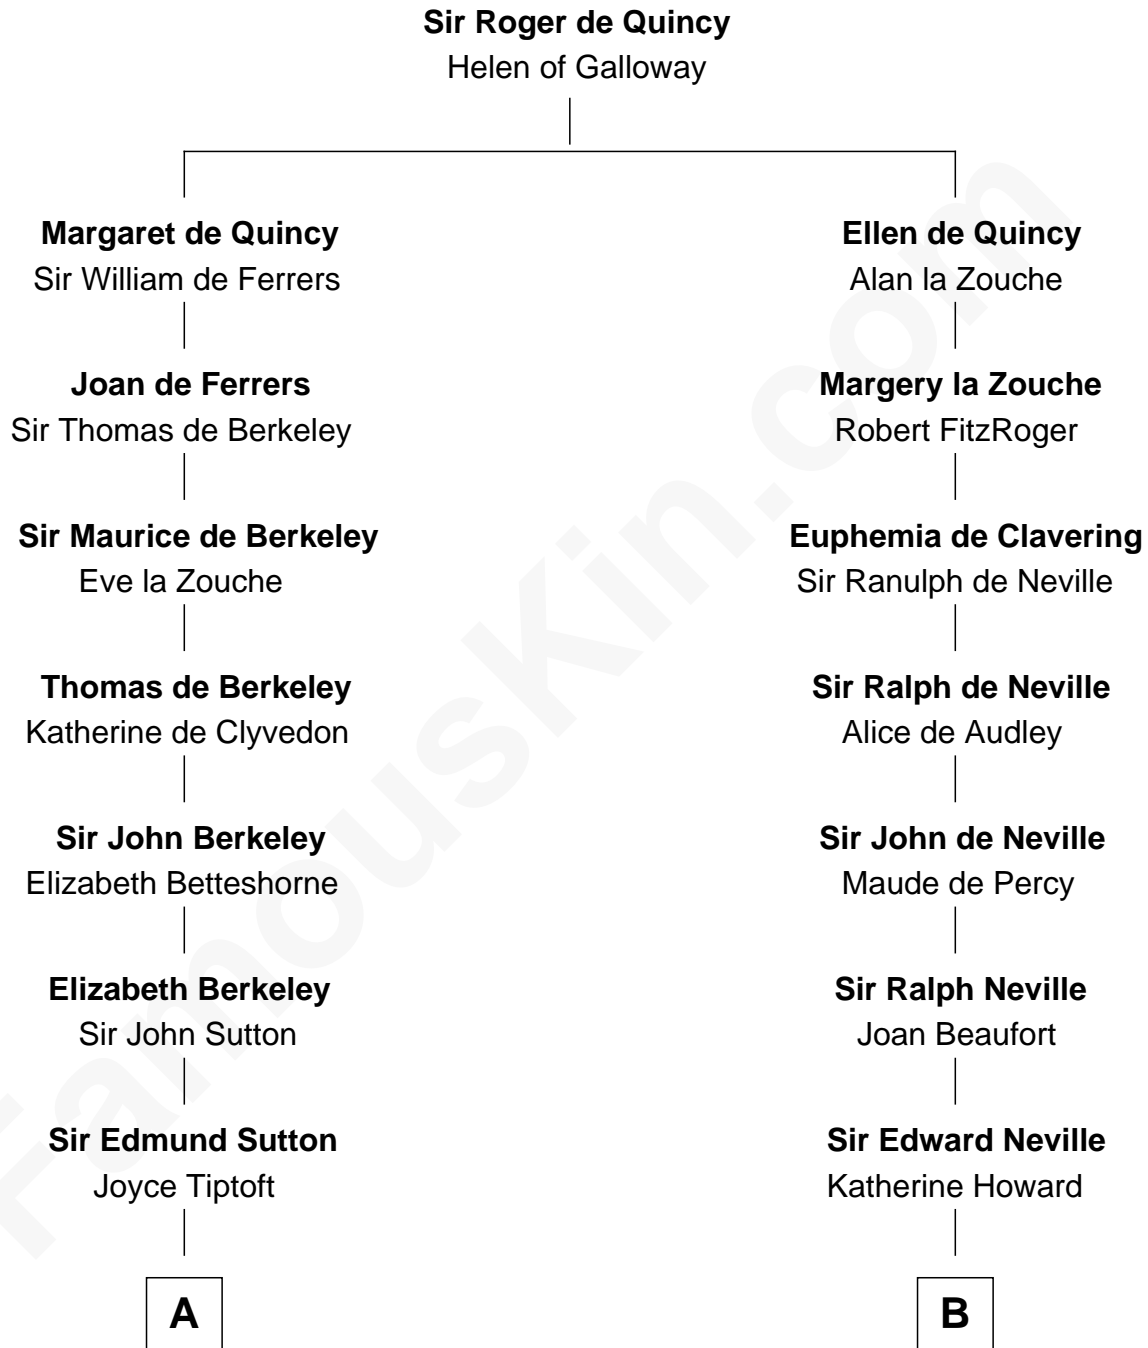

## Relationship Chart of

### Alan Shepard

*Mercury and Apollo Astronaut*

18th cousin 3 times removed of

### John Marshall

*4th Chief Justice of the U.S. Supreme Court*

**C**

**Bradbury Bartlett**

Mary True

**Thomas Bradbury Bartlett**

Victoria Elizabeth Williams Cilley

**Annie Elizabeth Bartlett**