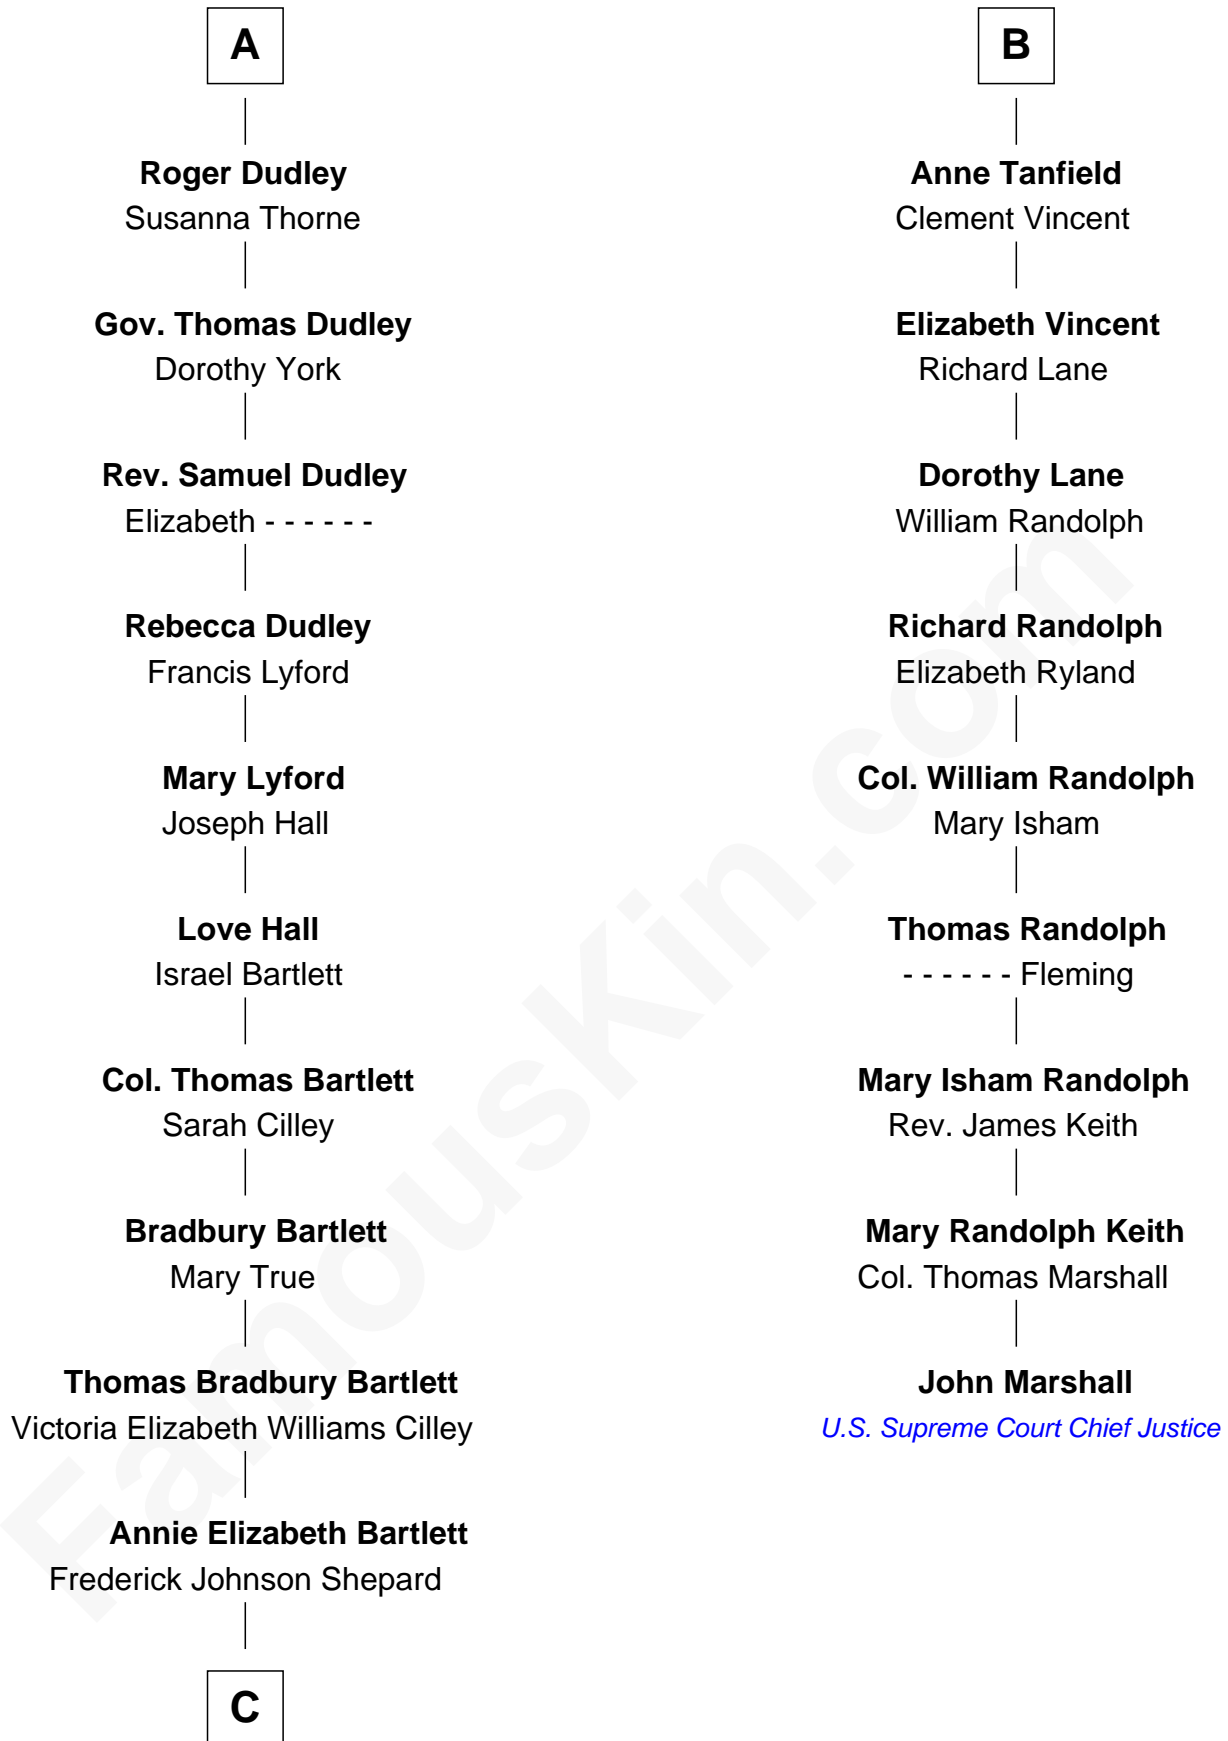

FamousKin.com Relationship Chart of

Alan Shepard

Mercury and Apollo Astronaut

15th cousin 3 times removed of

John Marshall

4th Chief Justice of the U.S. Supreme Court

C

—
Alan Bartlett Shepard
Pauline Renza Emerson

—
Alan Shepard
Mercury and Apollo Astronaut

FamousKin.com