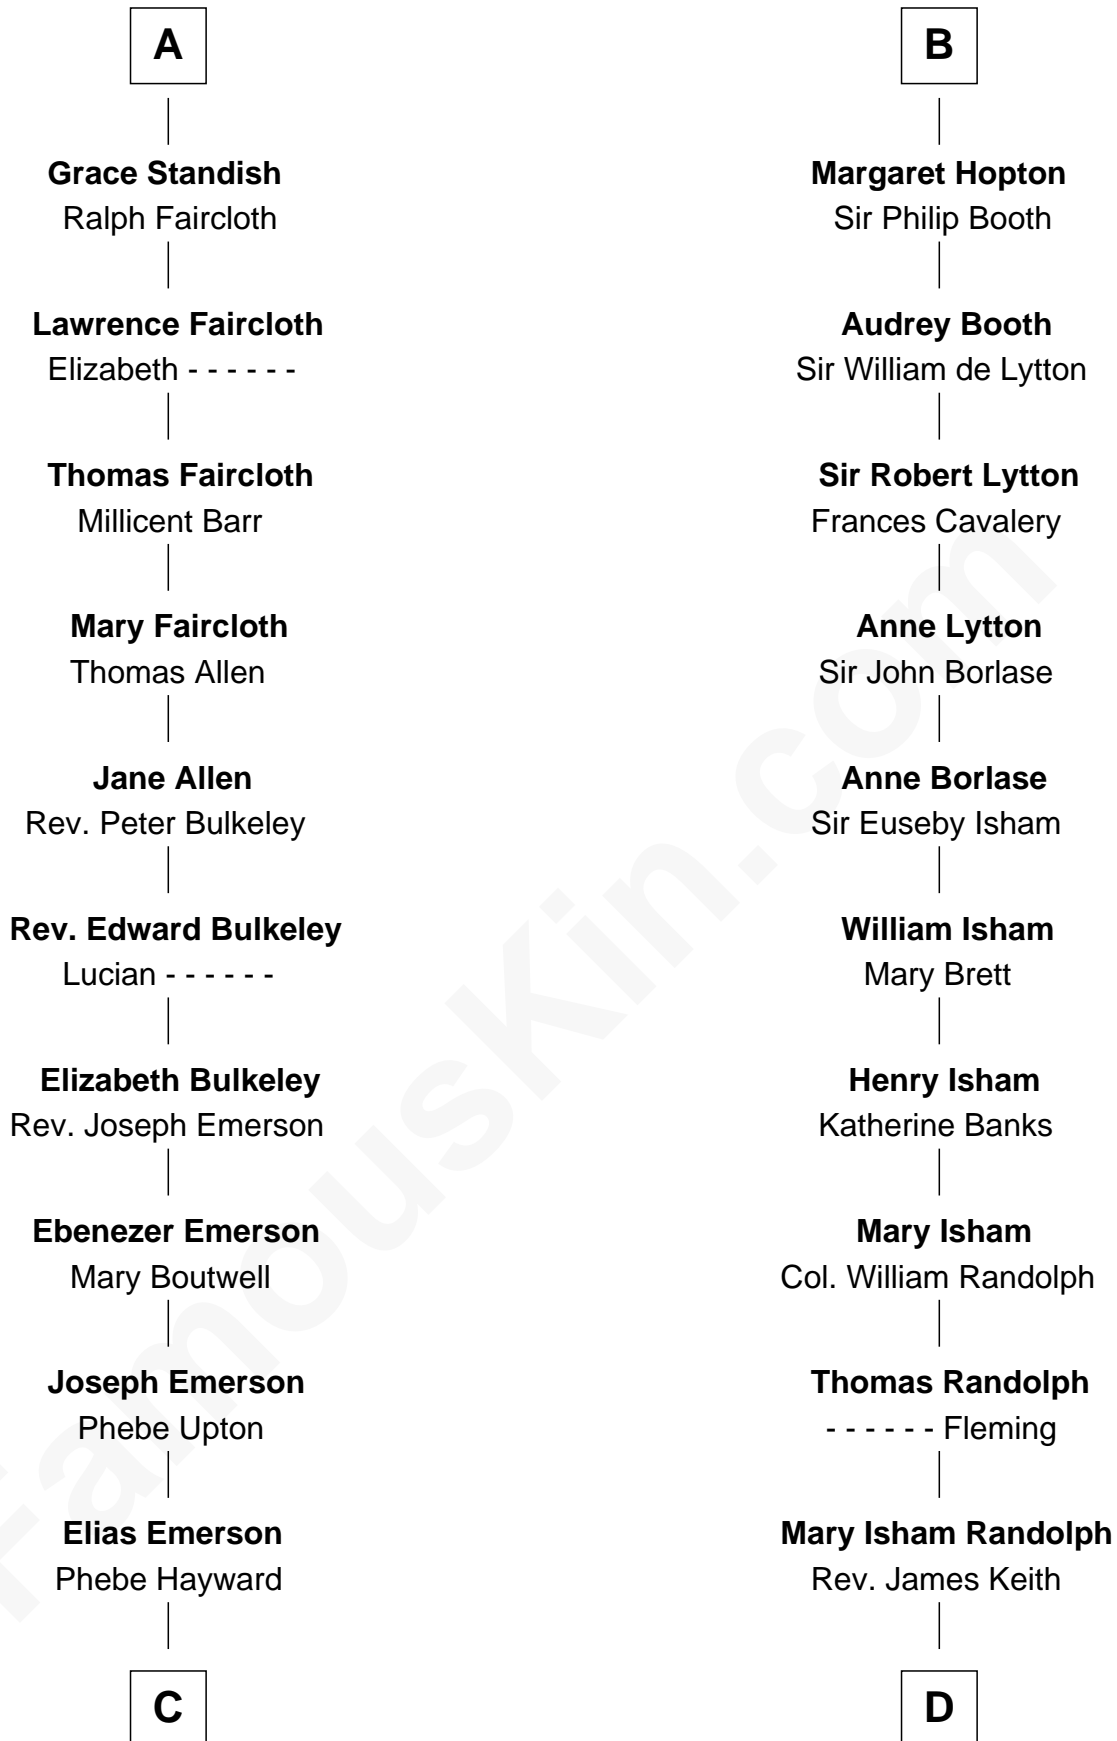

FamousKin.com

Relationship Chart of

Alan Shepard

Mercury and Apollo Astronaut

18th cousin 3 times removed of

John Marshall

4th Chief Justice of the U.S. Supreme Court

C

Abraham Emerson

Mary Benley Eaton

Charles Stillman Emerson

Hannah Maria Emmons

Charles Stillman Emerson

Belle Winslow

Pauline Renza Emerson

Alan Bartlett Shepard

Alan Shepard

Mercury and Apollo Astronaut

D

Mary Randolph Keith

Col. Thomas Marshall

John Marshall

U.S. Supreme Court Chief Justice

FamousKin.com