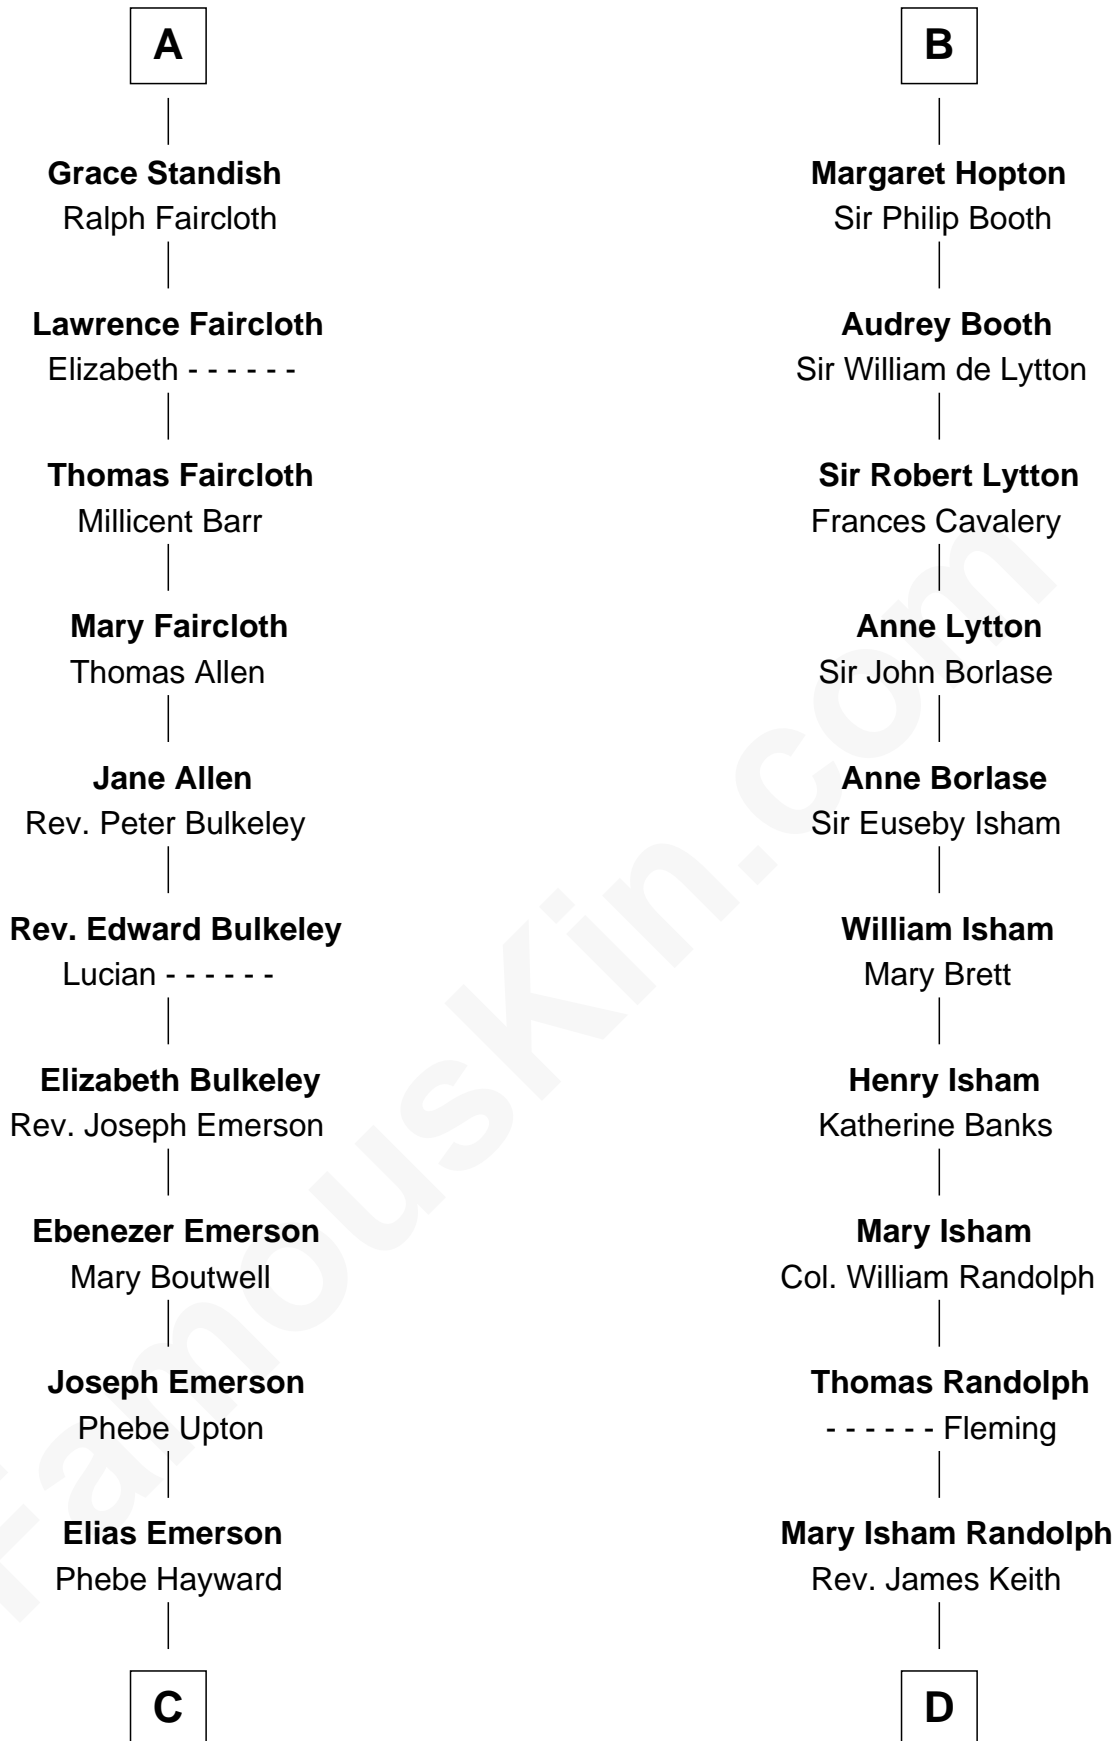

FamousKin.com

Relationship Chart of

Alan Shepard

Mercury and Apollo Astronaut

18th cousin 3 times removed of

John Marshall

4th Chief Justice of the U.S. Supreme Court

Ralph FitzHugh

Alan Bartlett Shepard

Alan Shepard

Mercury and Apollo Astronaut

D

Mary Randolph Keith

Col. Thomas Marshall

John Marshall

U.S. Supreme Court Chief Justice