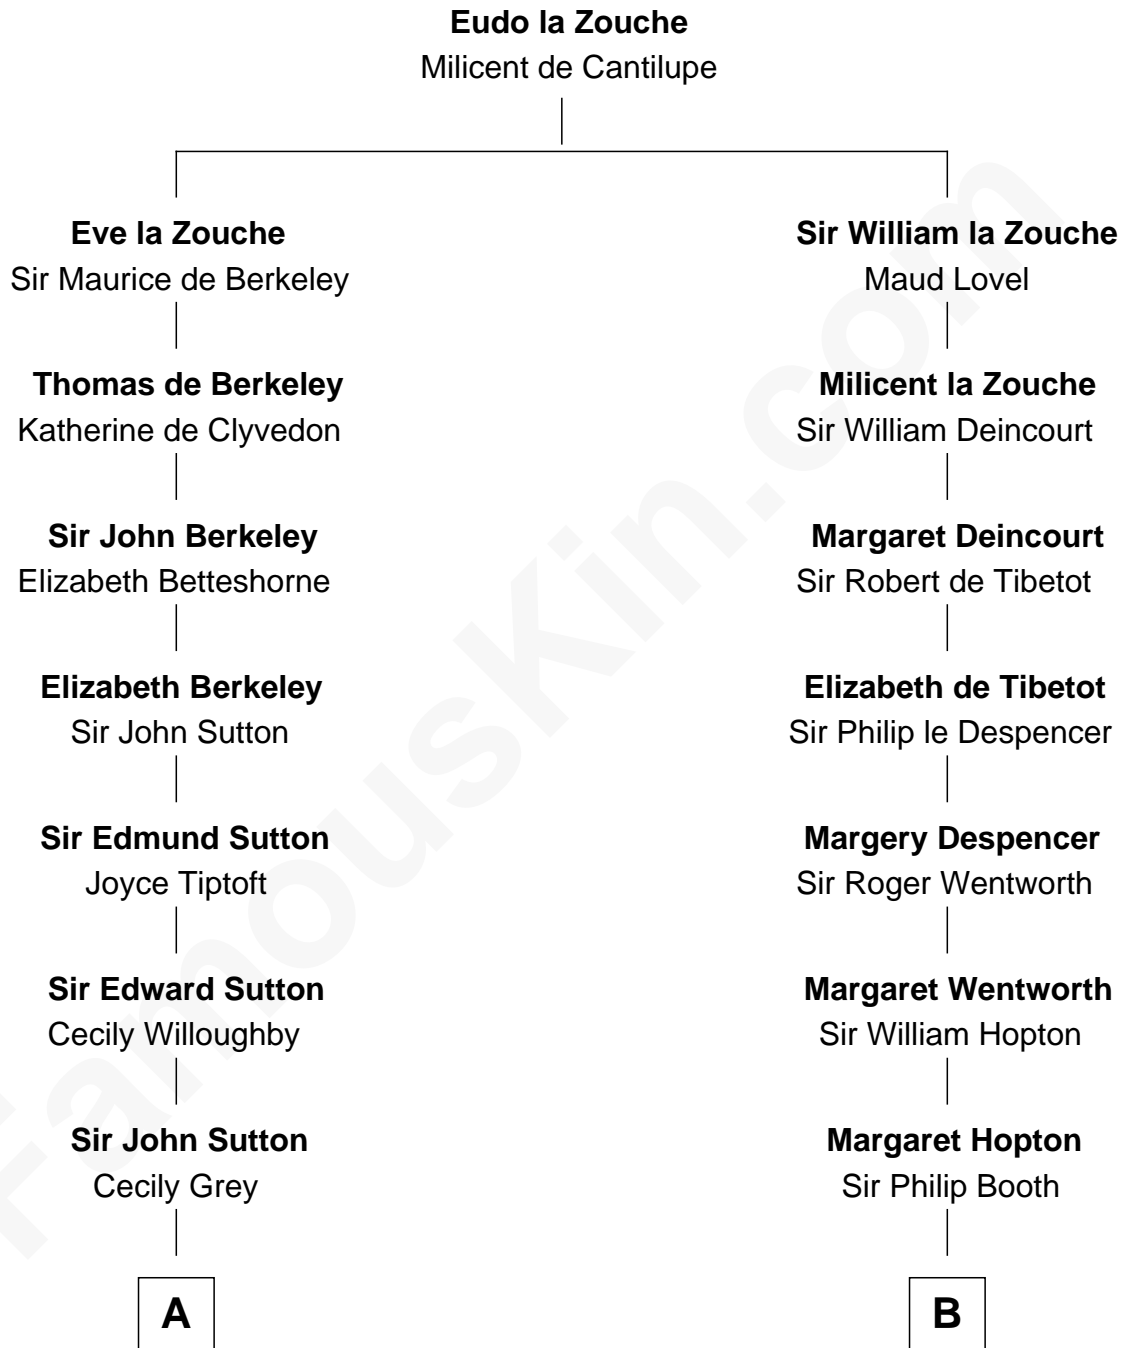

FamousKin.com Relationship Chart of

Alan Shepard

Mercury and Apollo Astronaut

17th cousin 2 times removed of

John Marshall

4th Chief Justice of the U.S. Supreme Court

C

—
Annie Elizabeth Bartlett
Frederick Johnson Shepard

—
Alan Bartlett Shepard
Pauline Renza Emerson

—
Alan Shepard
Mercury and Apollo Astronaut

FamousKin.com