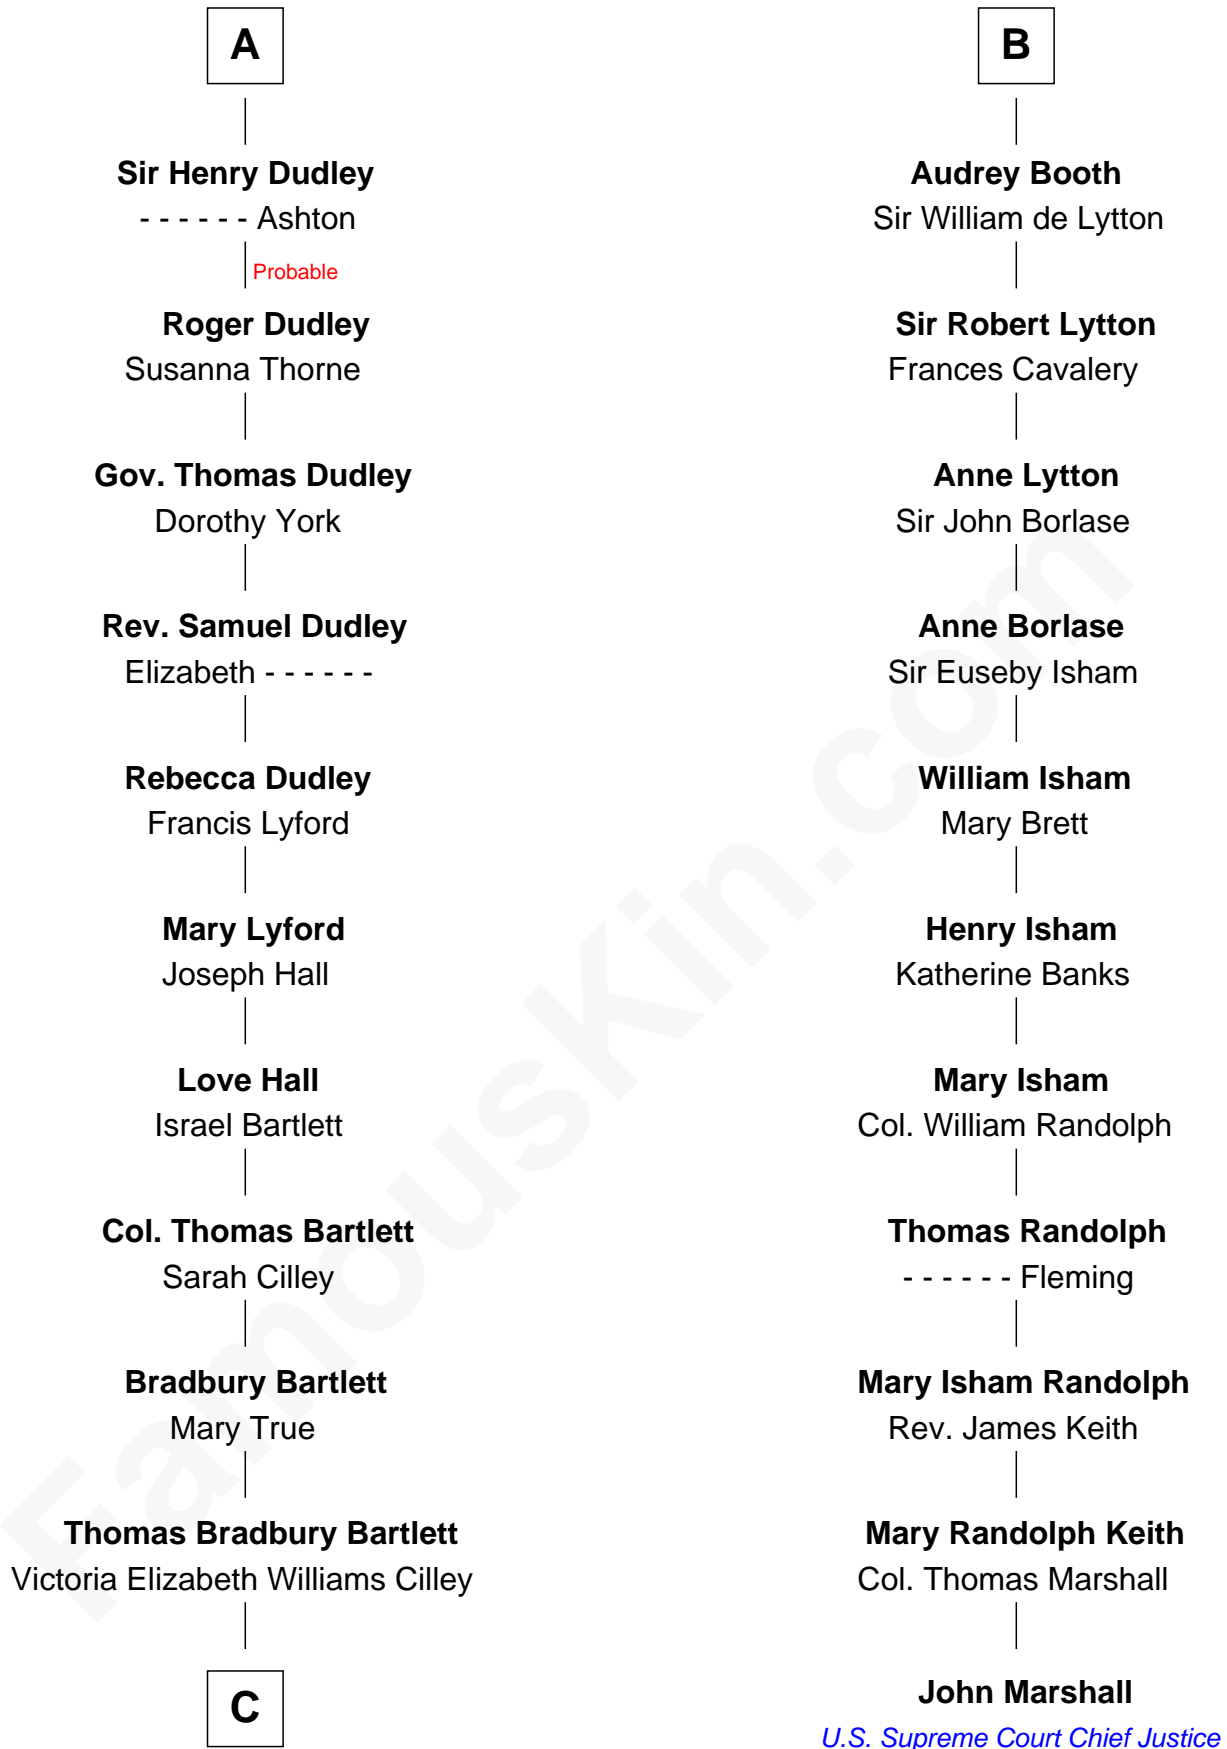

FamousKin.com Relationship Chart of

Alan Shepard

Mercury and Apollo Astronaut

17th cousin 2 times removed of

John Marshall

4th Chief Justice of the U.S. Supreme Court

C

—
Annie Elizabeth Bartlett
Frederick Johnson Shepard

—
Alan Bartlett Shepard
Pauline Renza Emerson

—
Alan Shepard
Mercury and Apollo Astronaut

FamousKin.com