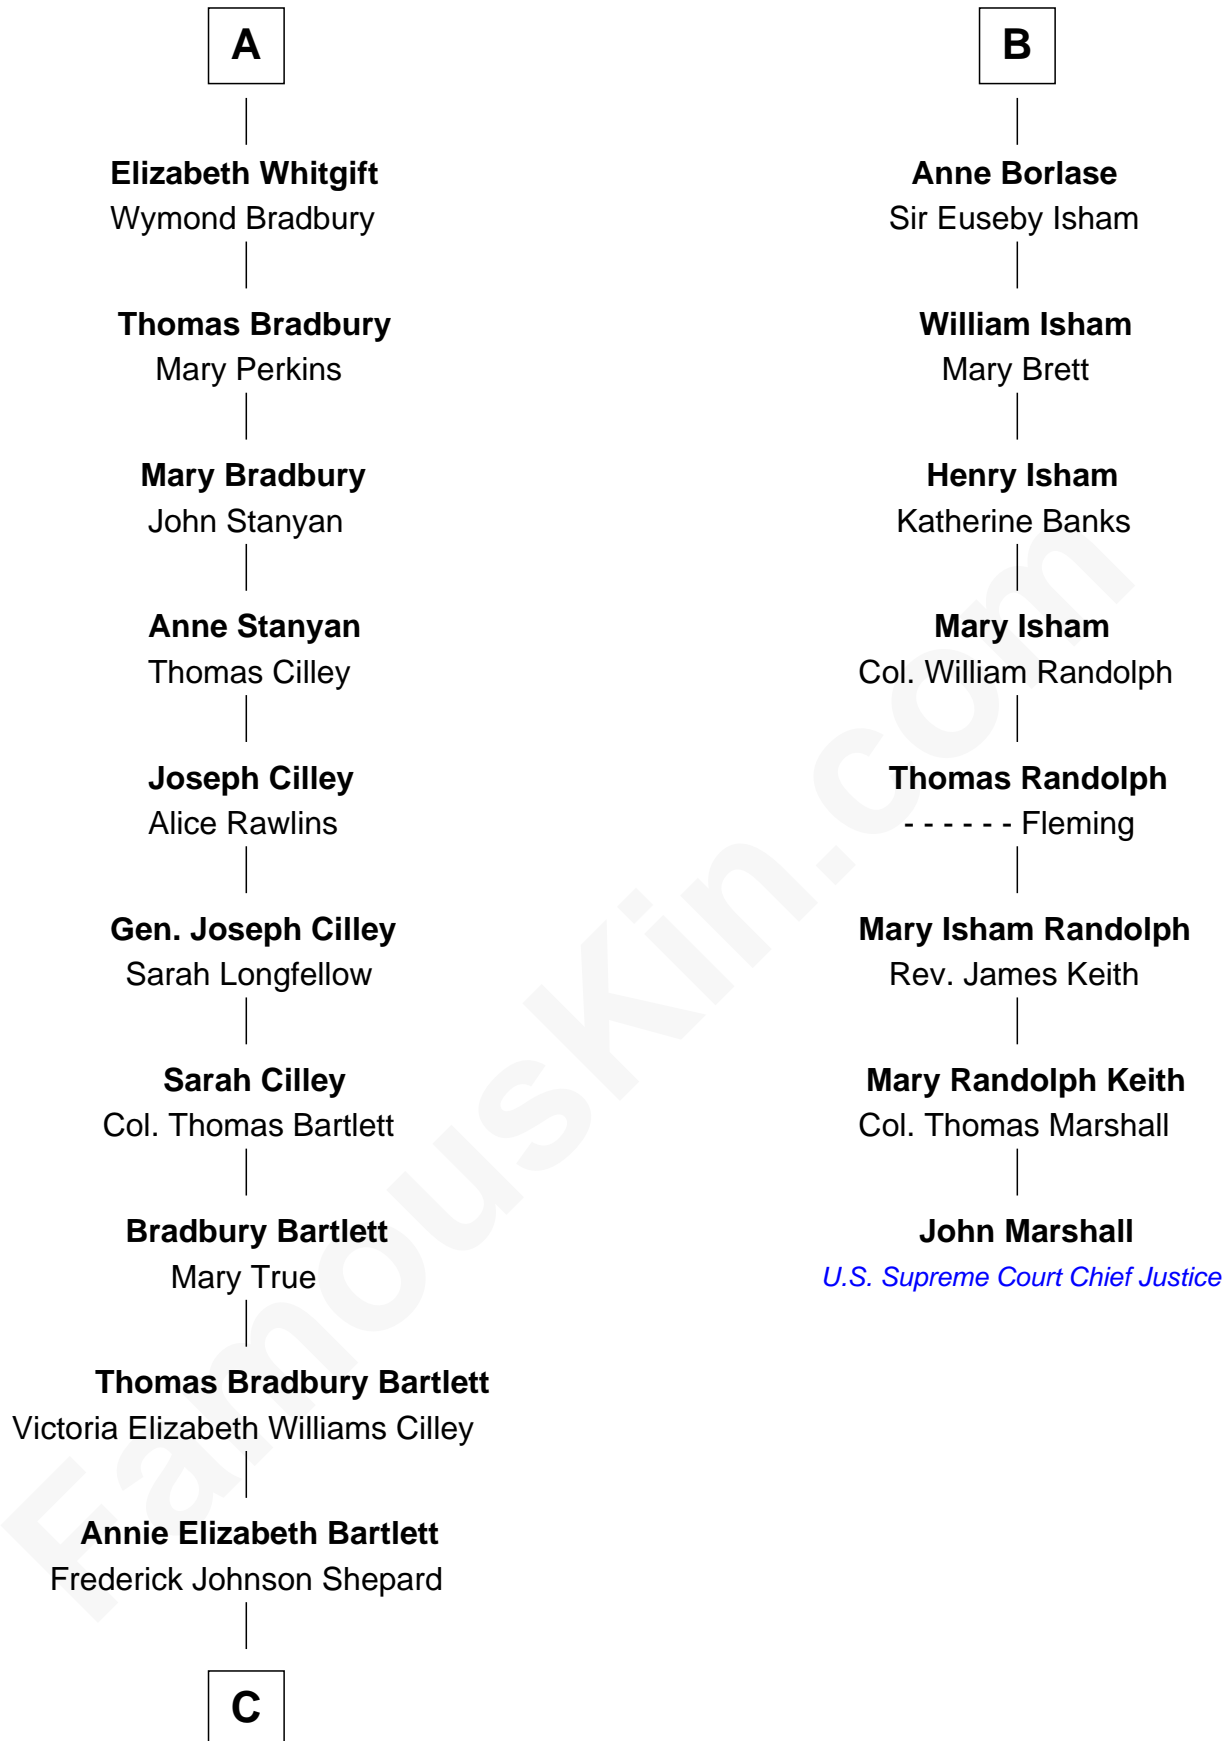

FamousKin.com Relationship Chart of

Alan Shepard

Mercury and Apollo Astronaut

14th cousin 4 times removed of

John Marshall

4th Chief Justice of the U.S. Supreme Court

C

Alan Bartlett Shepard
Pauline Renza Emerson

Alan Shepard
Mercury and Apollo Astronaut

FamousKin.com