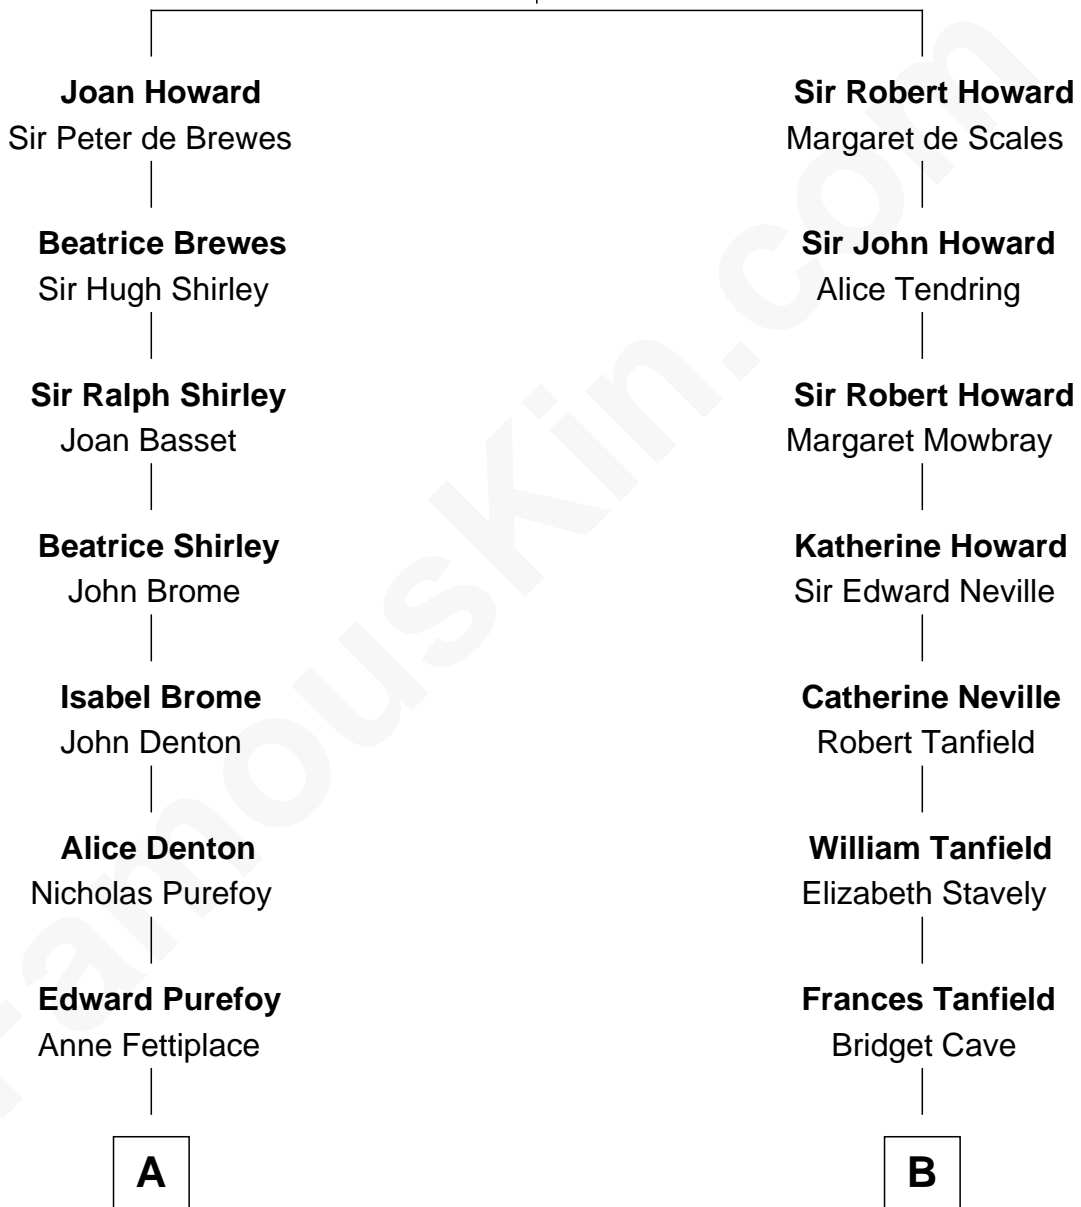

# FamousKin.com Relationship Chart of

**Alan Shepard**

*Mercury and Apollo Astronaut*

15th cousin 4 times removed of

**John Marshall**

*4th Chief Justice of the U.S. Supreme Court*

**Sir John Howard**

Alice de Bois

**C**

**Annie Elizabeth Bartlett**  
Frederick Johnson Shepard

**Alan Bartlett Shepard**  
Pauline Renza Emerson

**Alan Shepard**  
*Mercury and Apollo Astronaut*

FamousKin.com