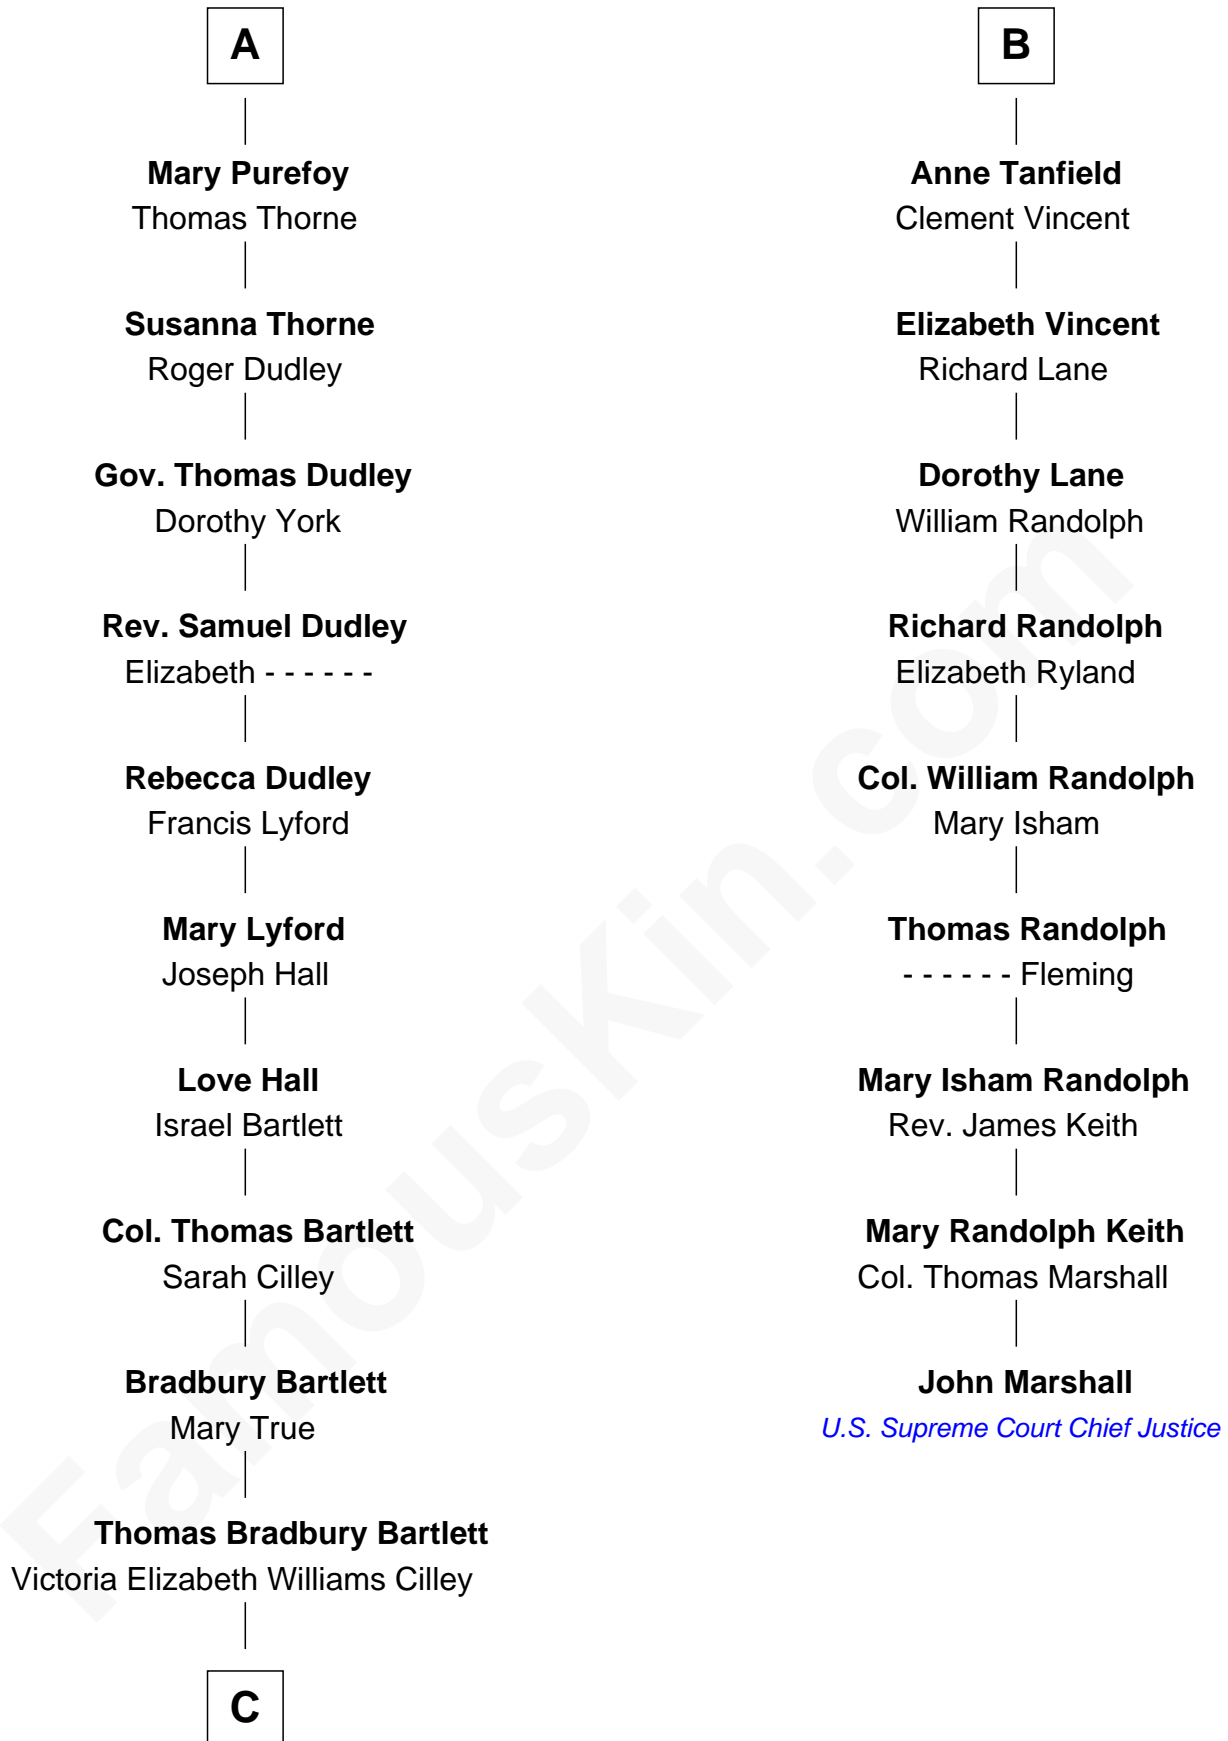

# FamousKin.com Relationship Chart of

**Alan Shepard**

*Mercury and Apollo Astronaut*

15th cousin 4 times removed of

**John Marshall**

*4th Chief Justice of the U.S. Supreme Court*

**Sir John Howard**

Alice de Bois

**C**

**Annie Elizabeth Bartlett**  
Frederick Johnson Shepard

**Alan Bartlett Shepard**  
Pauline Renza Emerson

**Alan Shepard**  
*Mercury and Apollo Astronaut*

FamousKin.com