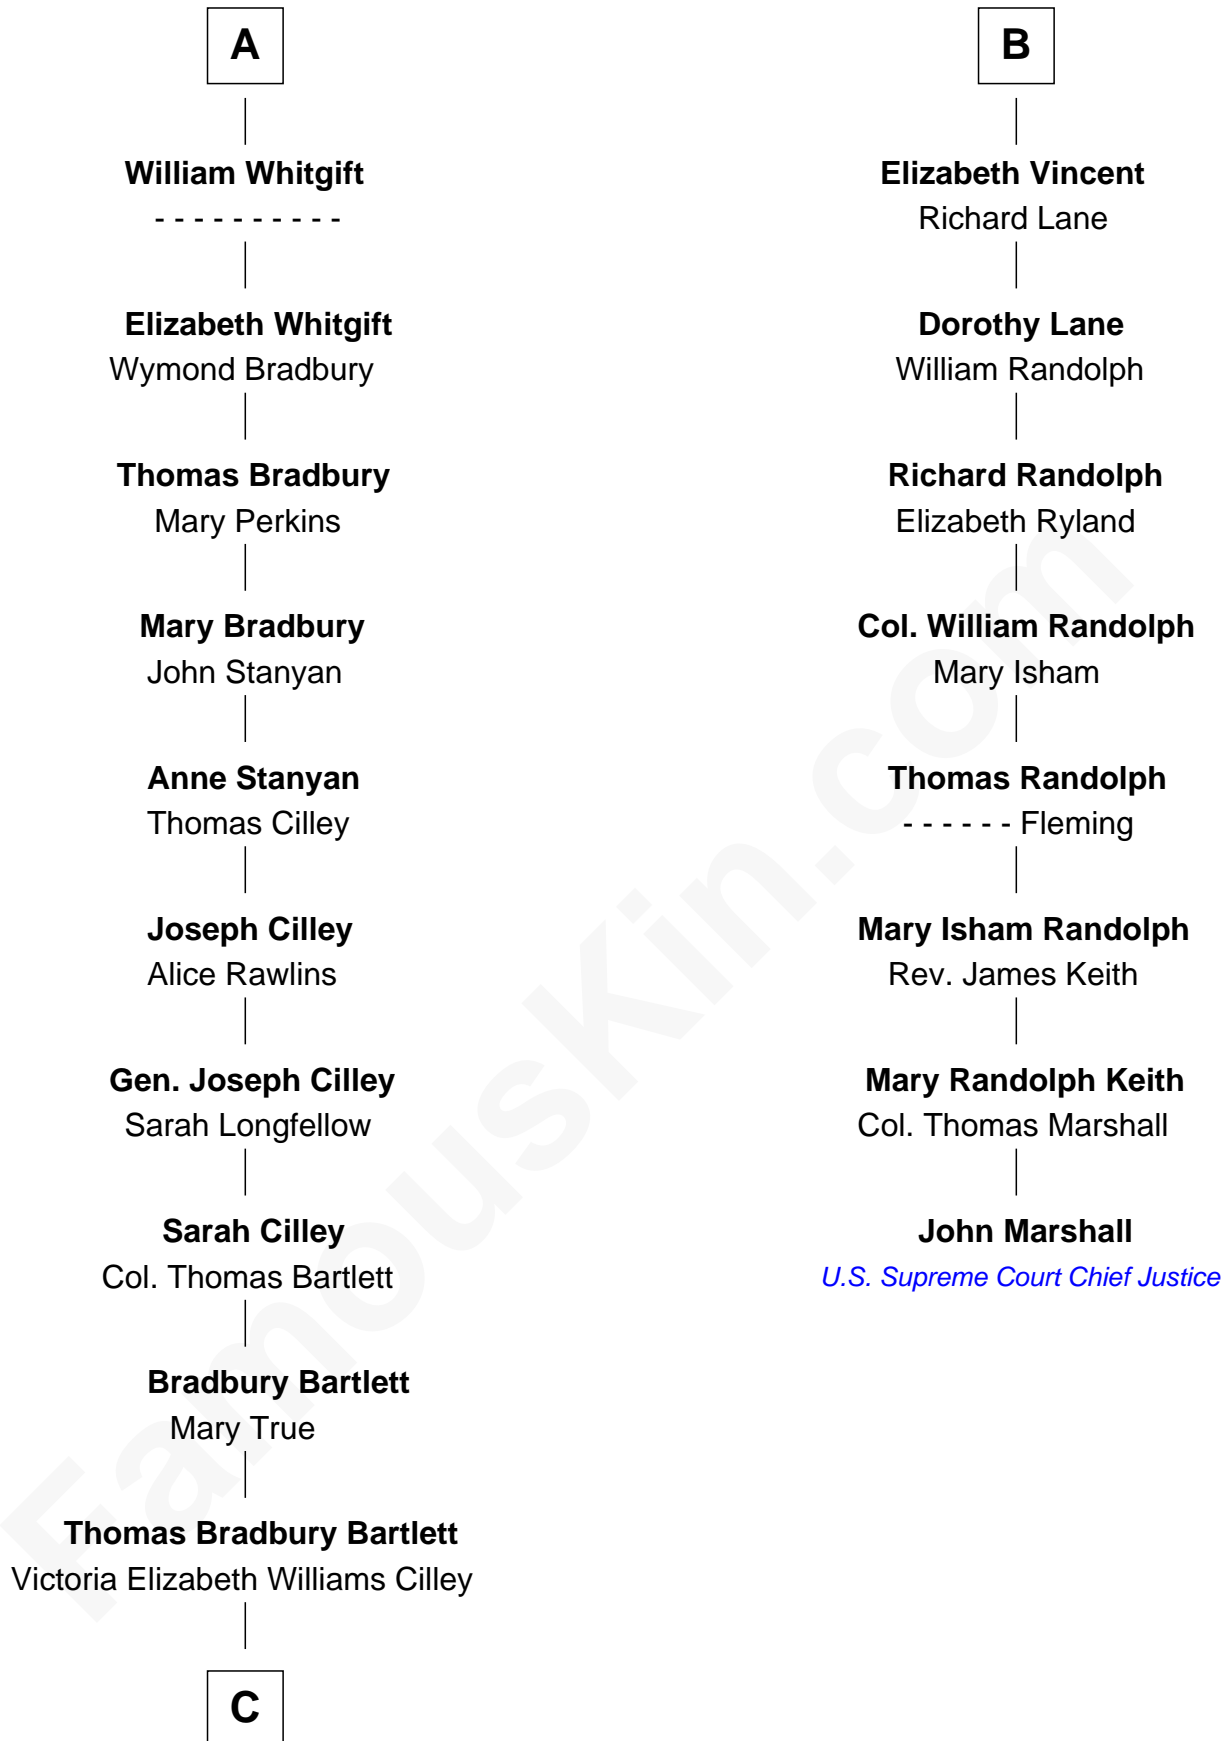

FamousKin.com Relationship Chart of

Alan Shepard

Mercury and Apollo Astronaut

14th cousin 5 times removed of

John Marshall

4th Chief Justice of the U.S. Supreme Court

C

—
Annie Elizabeth Bartlett
Frederick Johnson Shepard

—
Alan Bartlett Shepard
Pauline Renza Emerson

—
Alan Shepard
Mercury and Apollo Astronaut

FamousKin.com