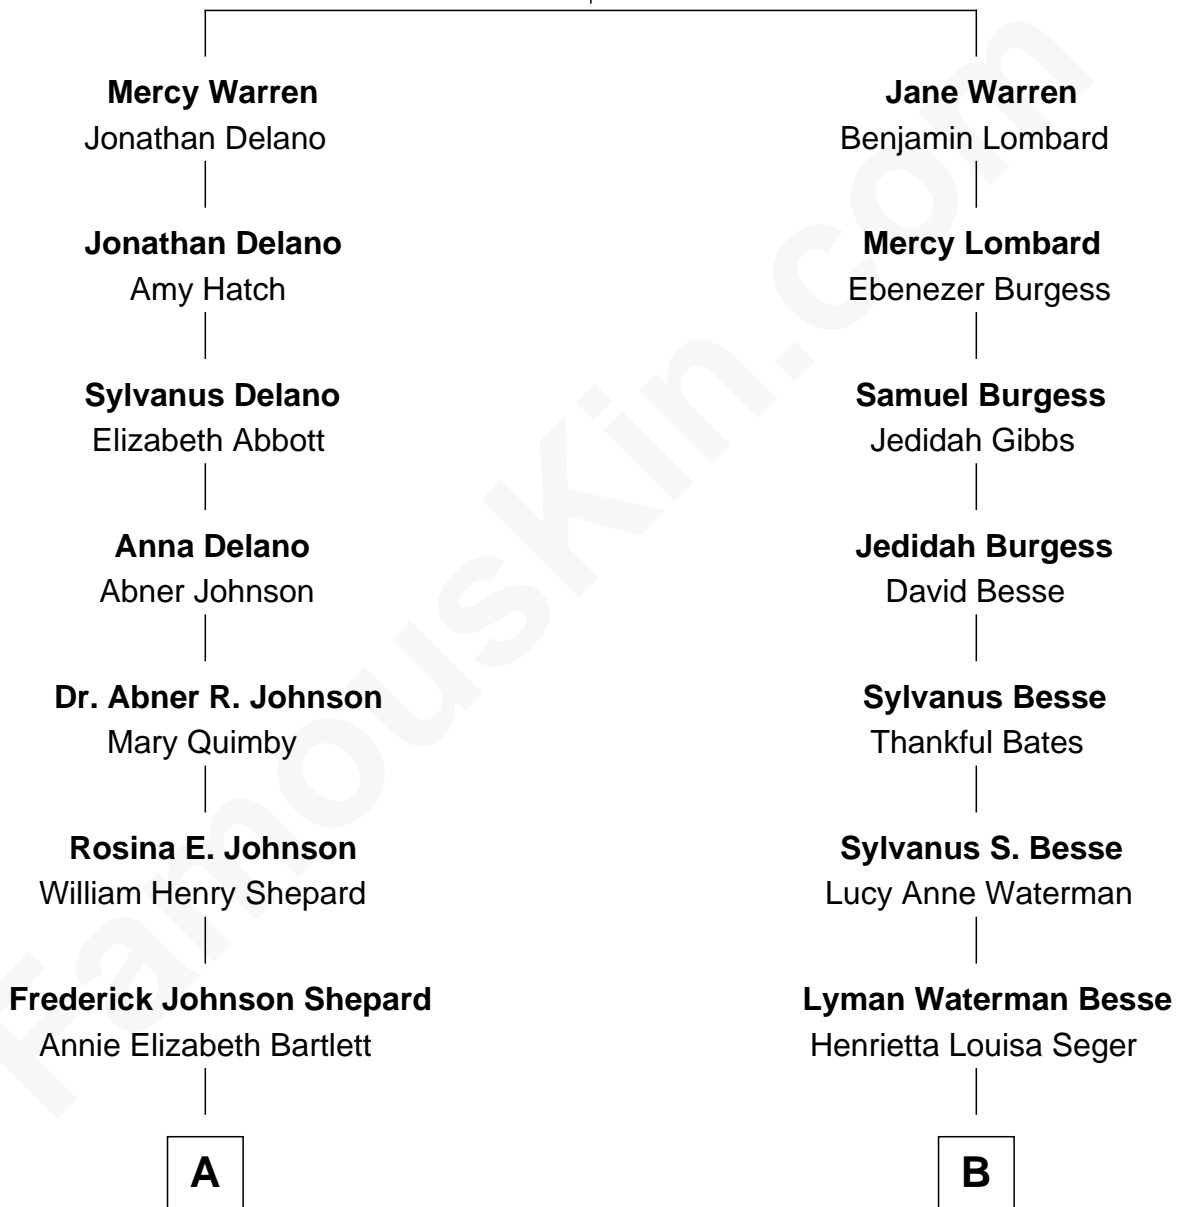

FamousKin.com Relationship Chart of

Alan Shepard

Mercury and Apollo Astronaut

8th cousin 2 times removed of

Jordana Brewster

TV and Movie Actress

Nathaniel Warren

Sarah Walker

A

Alan Bartlett Shepard
Pauline Renza Emerson

Alan Shepard
Mercury and Apollo Astronaut

B

Florence Foster Besse
Kingman Brewster

Kingman Brewster
Mary Louise Phillips

Alden Brewster
Maria João Leão de Sousa

Jordana Brewster
TV and Movie Actress